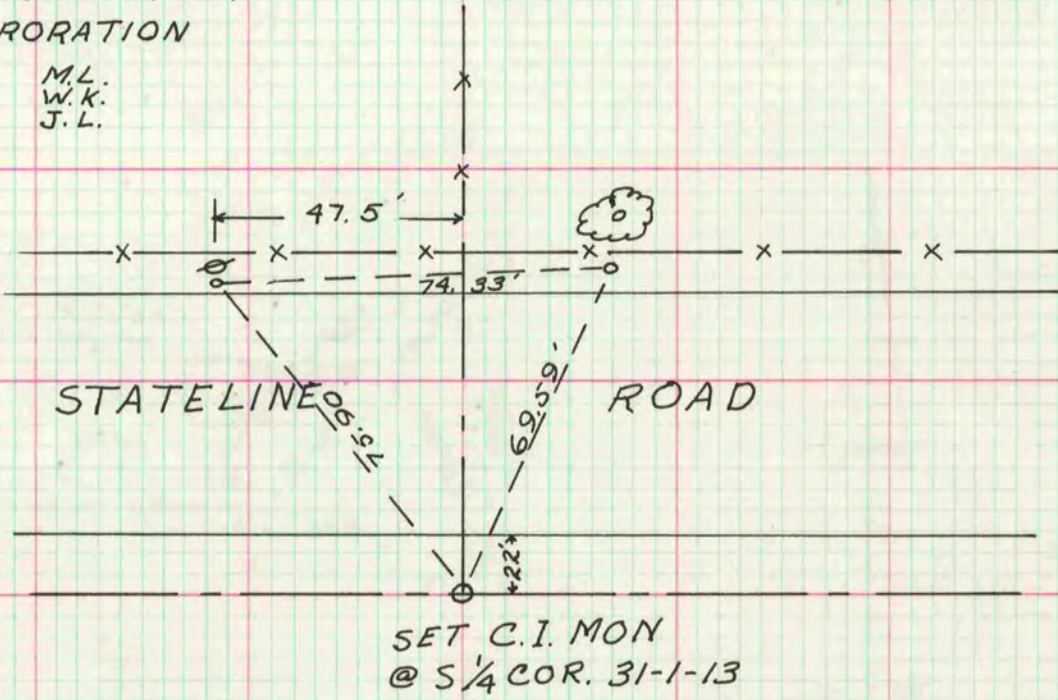

VOL. 5 PLAT AND RECORD

COUNTY BUILDING
CITY OF JANESVILLE

Of a Survey on Section 31 T 1 R 13 E. of the 4 P. M. in TURTLE Township

Rock County, Wisconsin, made the 19 74

I hereby certify that the following is a correct record of said survey as made by me.

MICROFILMED

County Surveyor. *AS*

DUGÉ FD. NOTHING. SET
COR. BY PRORATION

9-18-74 M.L.
W.K.
J.L.

SET C.I. MON
@ S 1/4 COR. 31-1-13