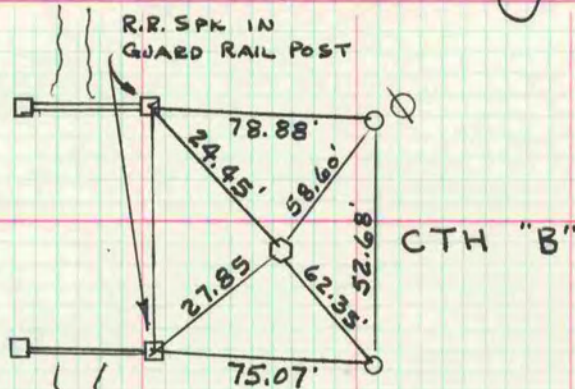

40
V-5

VOL. 5 PLAT AND RECORD

COUNTY BUILDING
CITY OF JANESVILLE

COUNTY BUILDING
CITY OF JANESVILLE

Of a Survey on Section 31 T. 3 N. R. 11 E. of the 4 P. M. in CENTER Township

Rock County, Wisconsin, made JUNE the 24th 1974

I hereby certify that the following is a correct record of said survey as made by me.

MICROFILMED

Hugh J. Lee
County Surveyor.

6-24-74 SET ALUM. MON
N. 1/4 COR. BK 170/101
ML RL