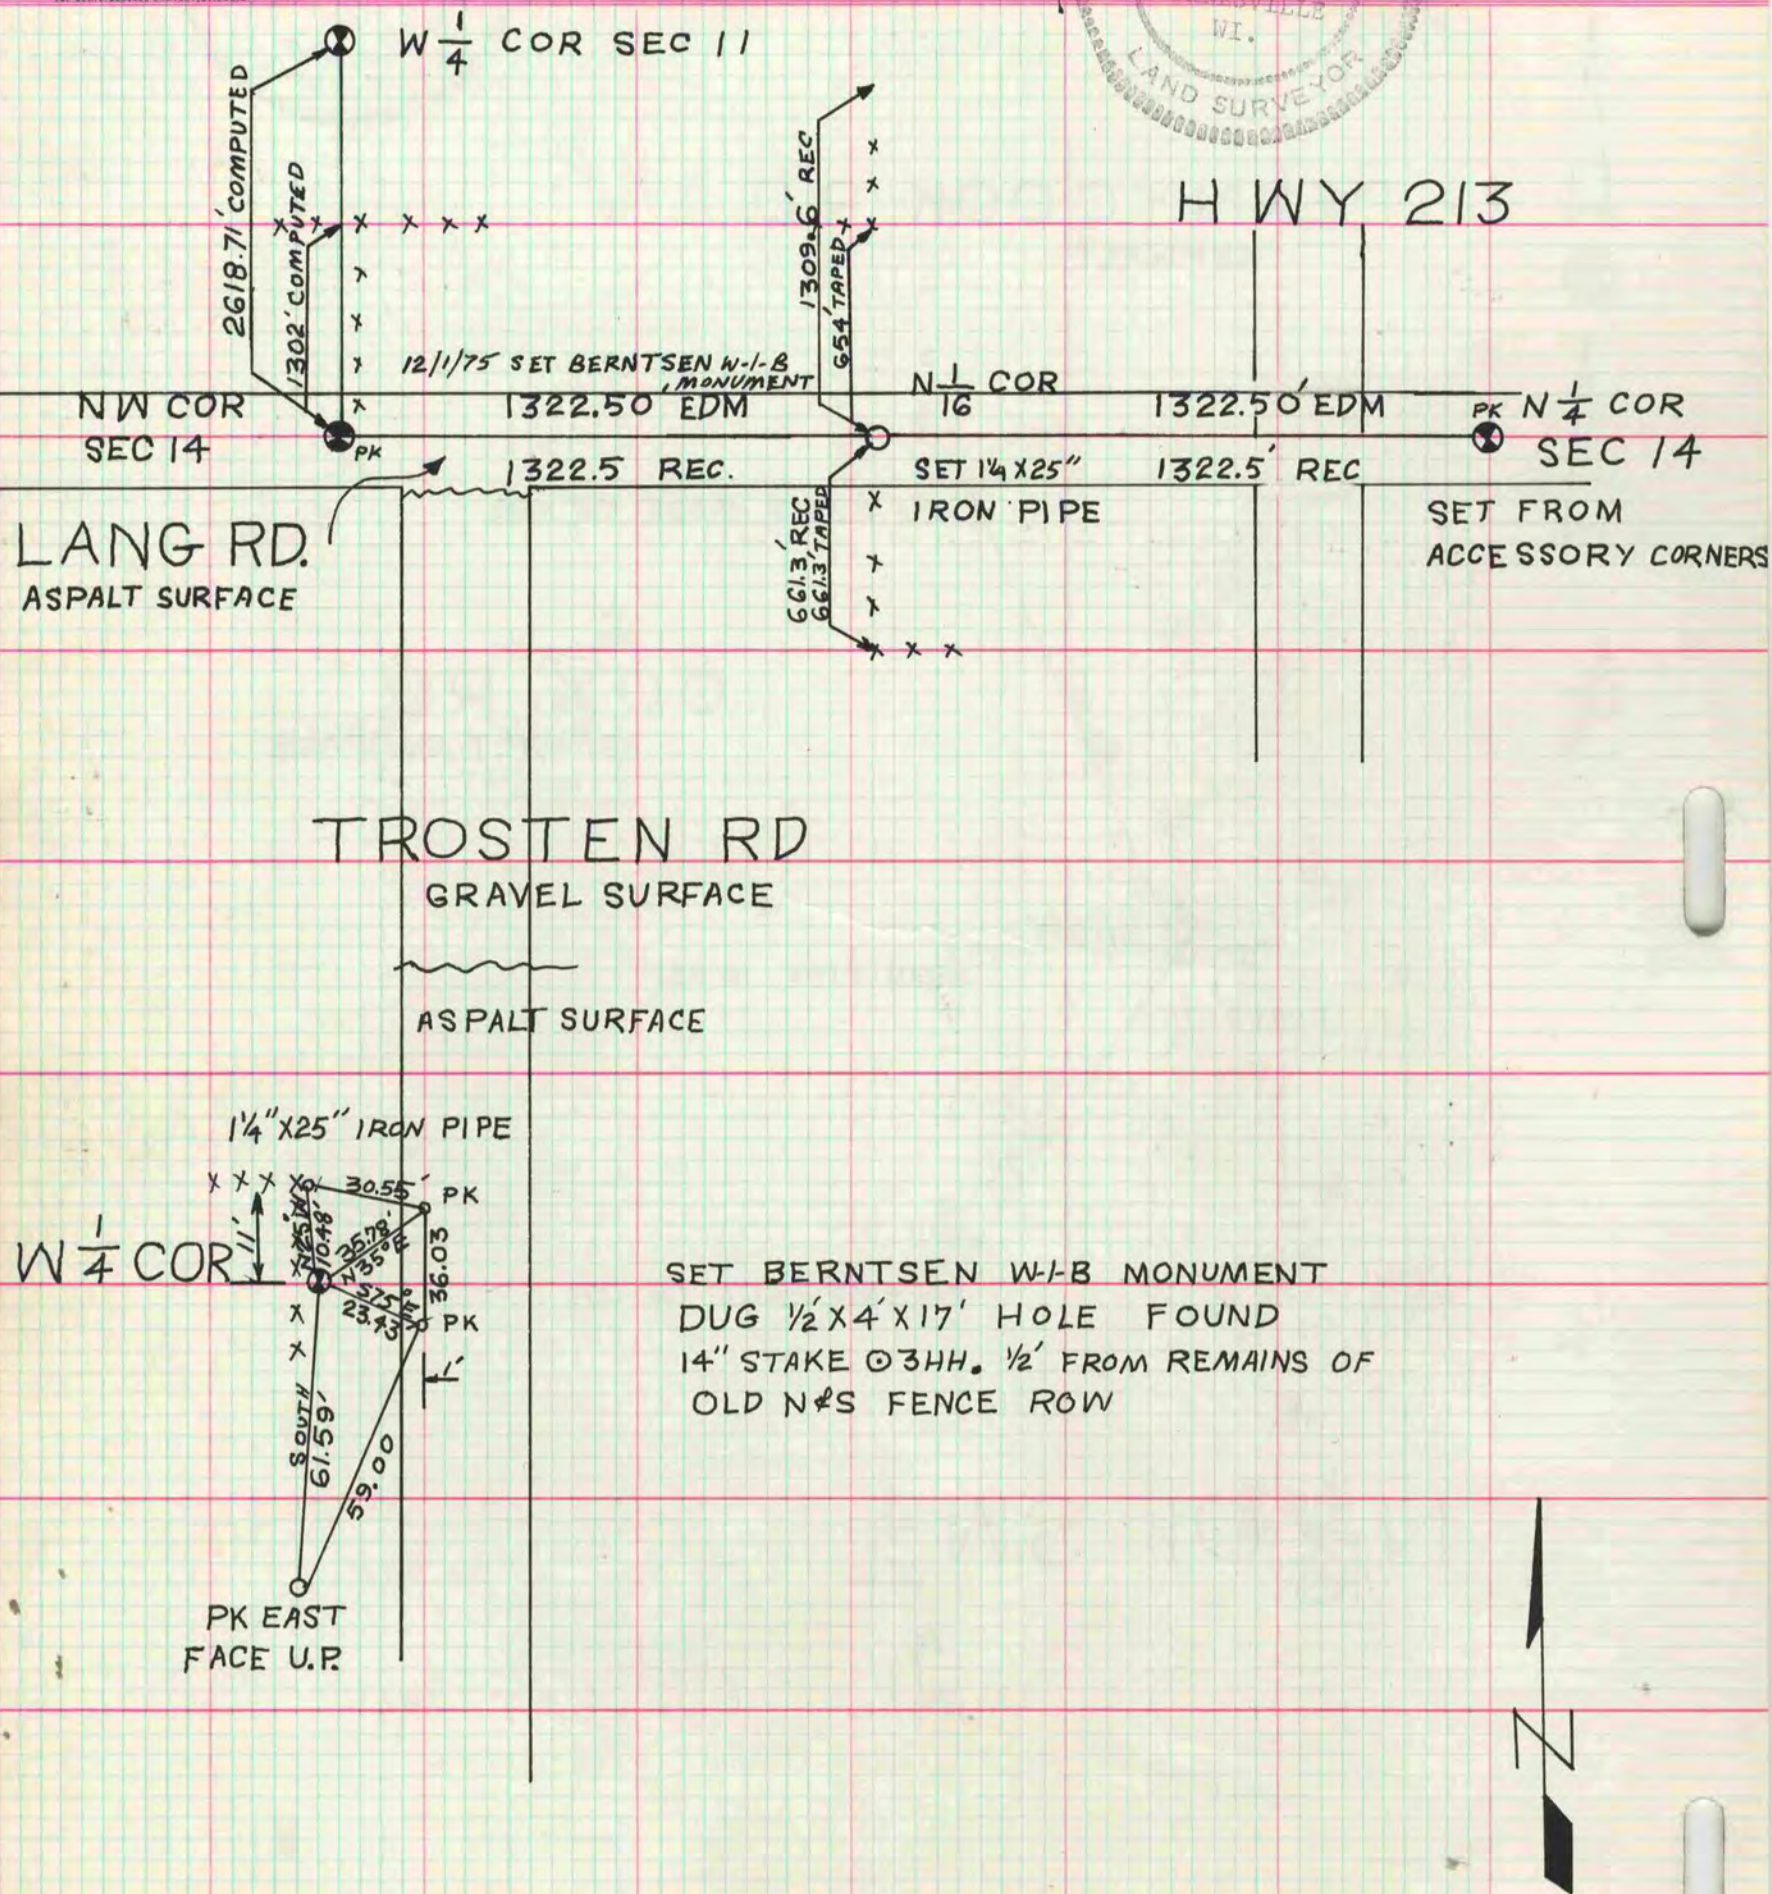

Of a Survey on Section 14 & 23 T 2 N R 10 E. of the 4 P. M. in SPRING VALLEY Township

Rock County, Wisconsin, made October the 14 1975

I hereby certify that the following is a correct record of said survey as made by me.

Donald Baines

MICROFILMED

SET BERNTSEN W-I-B MONUMENT
DUG 1/2 X 4 X 17' HOLE FOUND
14" STAKE @ 3HH. 1/2' FROM REMAINS OF
OLD N&S FENCE ROW