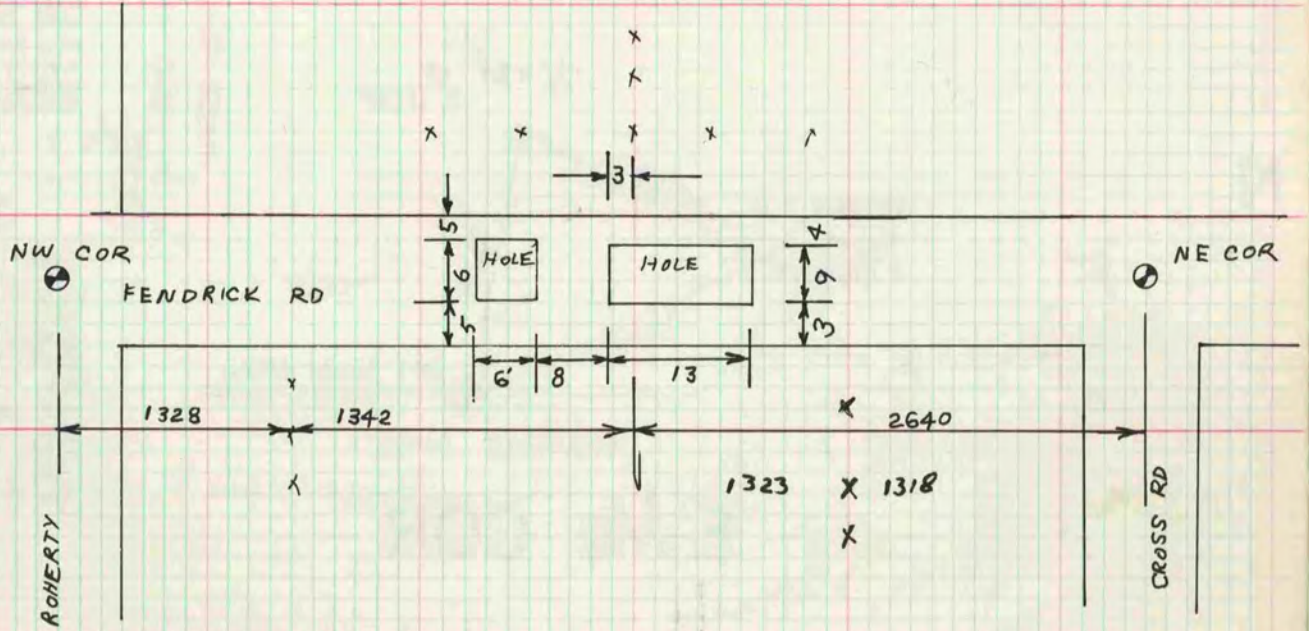

PLAT AND RECORD

571

COUNTY BUILDING
CITY OF JANESVILLE

VOL. 5

Of a Survey on Section 23 T. 3 R. 11 E. of the 4 P. M. in CENTER Township

Rock County, Wisconsin, made AUG the 14 1979

I hereby certify that the following is a correct record of said survey as made by me.

Donald Baines

County Surveyor.

N 1/4 COR SEC 23

DUG 8' DEEP & FOUND NOTHING

MICROFILMED