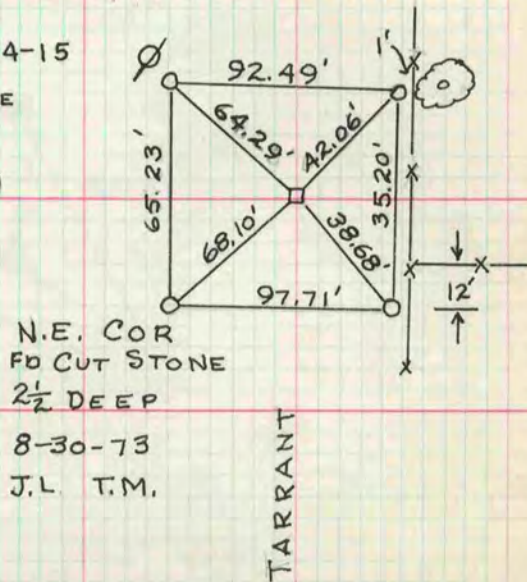

PLAT AND RECORD VOL. 5

31 V-5

COUNTY BUILDING
CITY OF JANESVILLE

Of a Survey on Section 13 T 3 N. R. 13 E. of the 4 P. M. in HARMONY Township
Rock County, Wisconsin, made JUNE the 21st 1973

I hereby certify that the following is a correct record of said survey as made by me.

Hugh J. Lee
County Surveyor.

MICROFILMED

DAB 4/2/84
FIELD BOOK
Shows sec 13