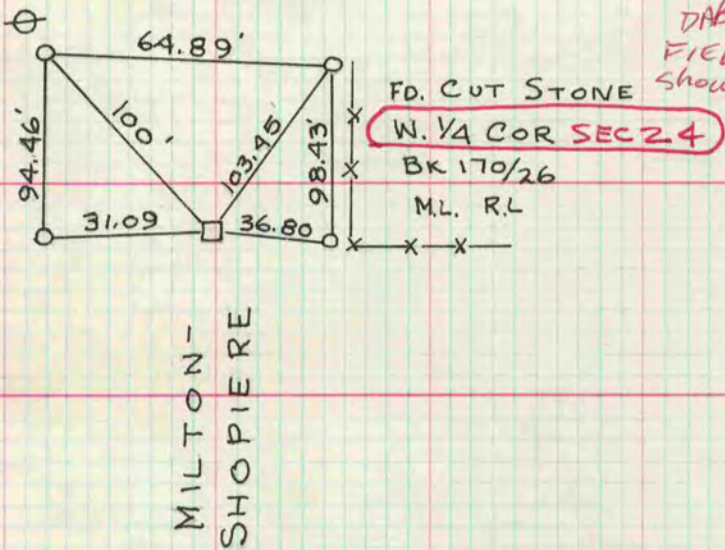

PLAT AND RECORD VOL. 5

31 V-5

COUNTY BUILDING
CITY OF JANESVILLE

Of a Survey on Section 13 T 3 N. R. 13 E. of the 4 P. M. in HARMONY Township
Rock County, Wisconsin, made JUNE the 21st 1973

I hereby certify that the following is a correct record of said survey as made by me.

Hugh J. Lee
County Surveyor.

MICROFILMED

DAB 4/2/84
FIELD BOOK
Shows sec 13