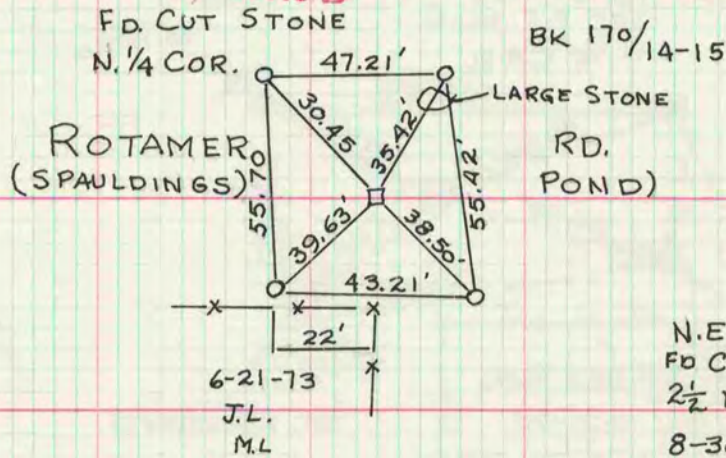

PLAT AND RECORD VOL. 5

31 V-5

COUNTY BUILDING
CITY OF JANESVILLE

Of a Survey on Section 13 T 3 N. R. 13 E. of the 4 P. M. in HARMONY Township
Rock County, Wisconsin, made JUNE the 21st 1973

I hereby certify that the following is a correct record of said survey as made by me.

Hugh J. Lee
County Surveyor.

MICROFILMED

DAB 4/2/84
FIELD BOOK
Shows sec 13