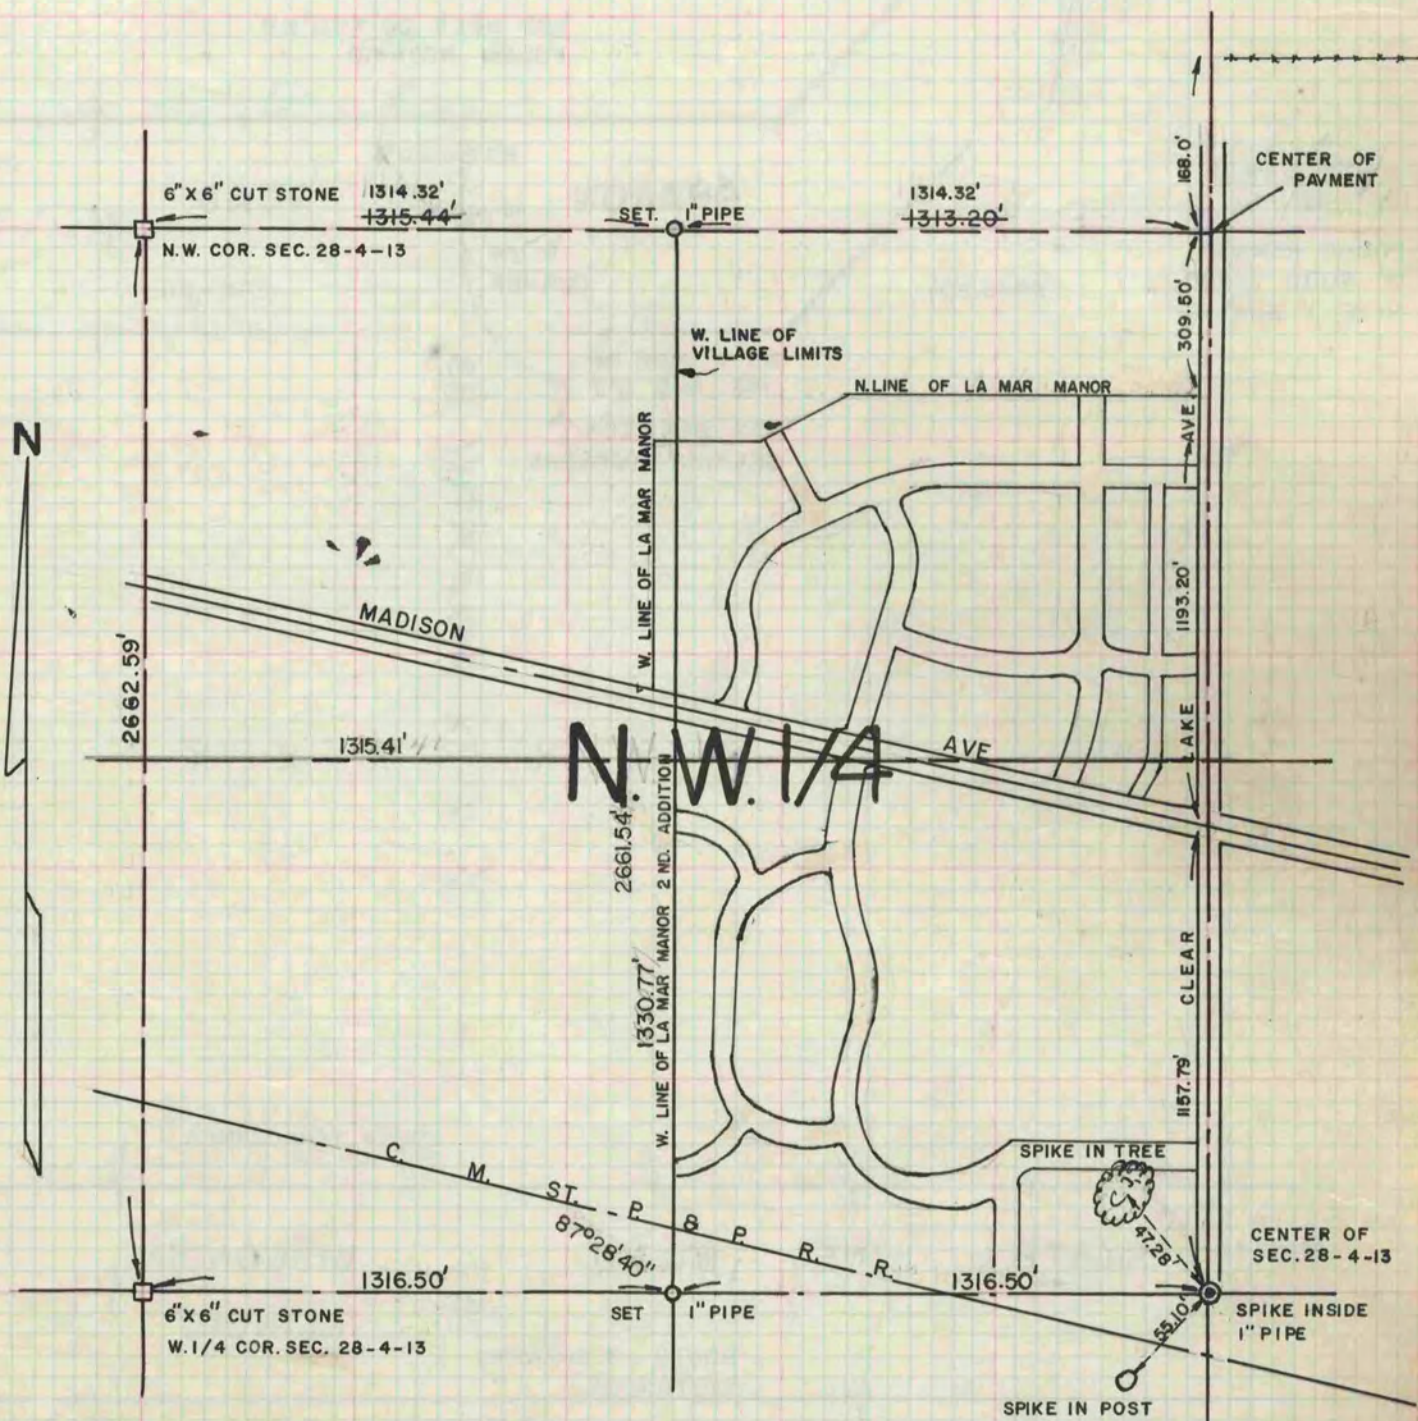

PLAT AND RECORD

87
V-4

COUNTY BUILDING
CITY OF JANESVILLE

Of a Survey on Section 28 T 4 R 13 E. of the 4 P. M. in MILTON Township

Rock County, Wisconsin, made NOVEMBER the 10th 1960

MICROFILMED

I hereby certify that the following is a correct record of said survey as made by me.

County Surveyor

NOTE: THIS PAGE WAS IN THE BELoit RECORDS.
11/20/75 DAB

91.87
117.11
237.45