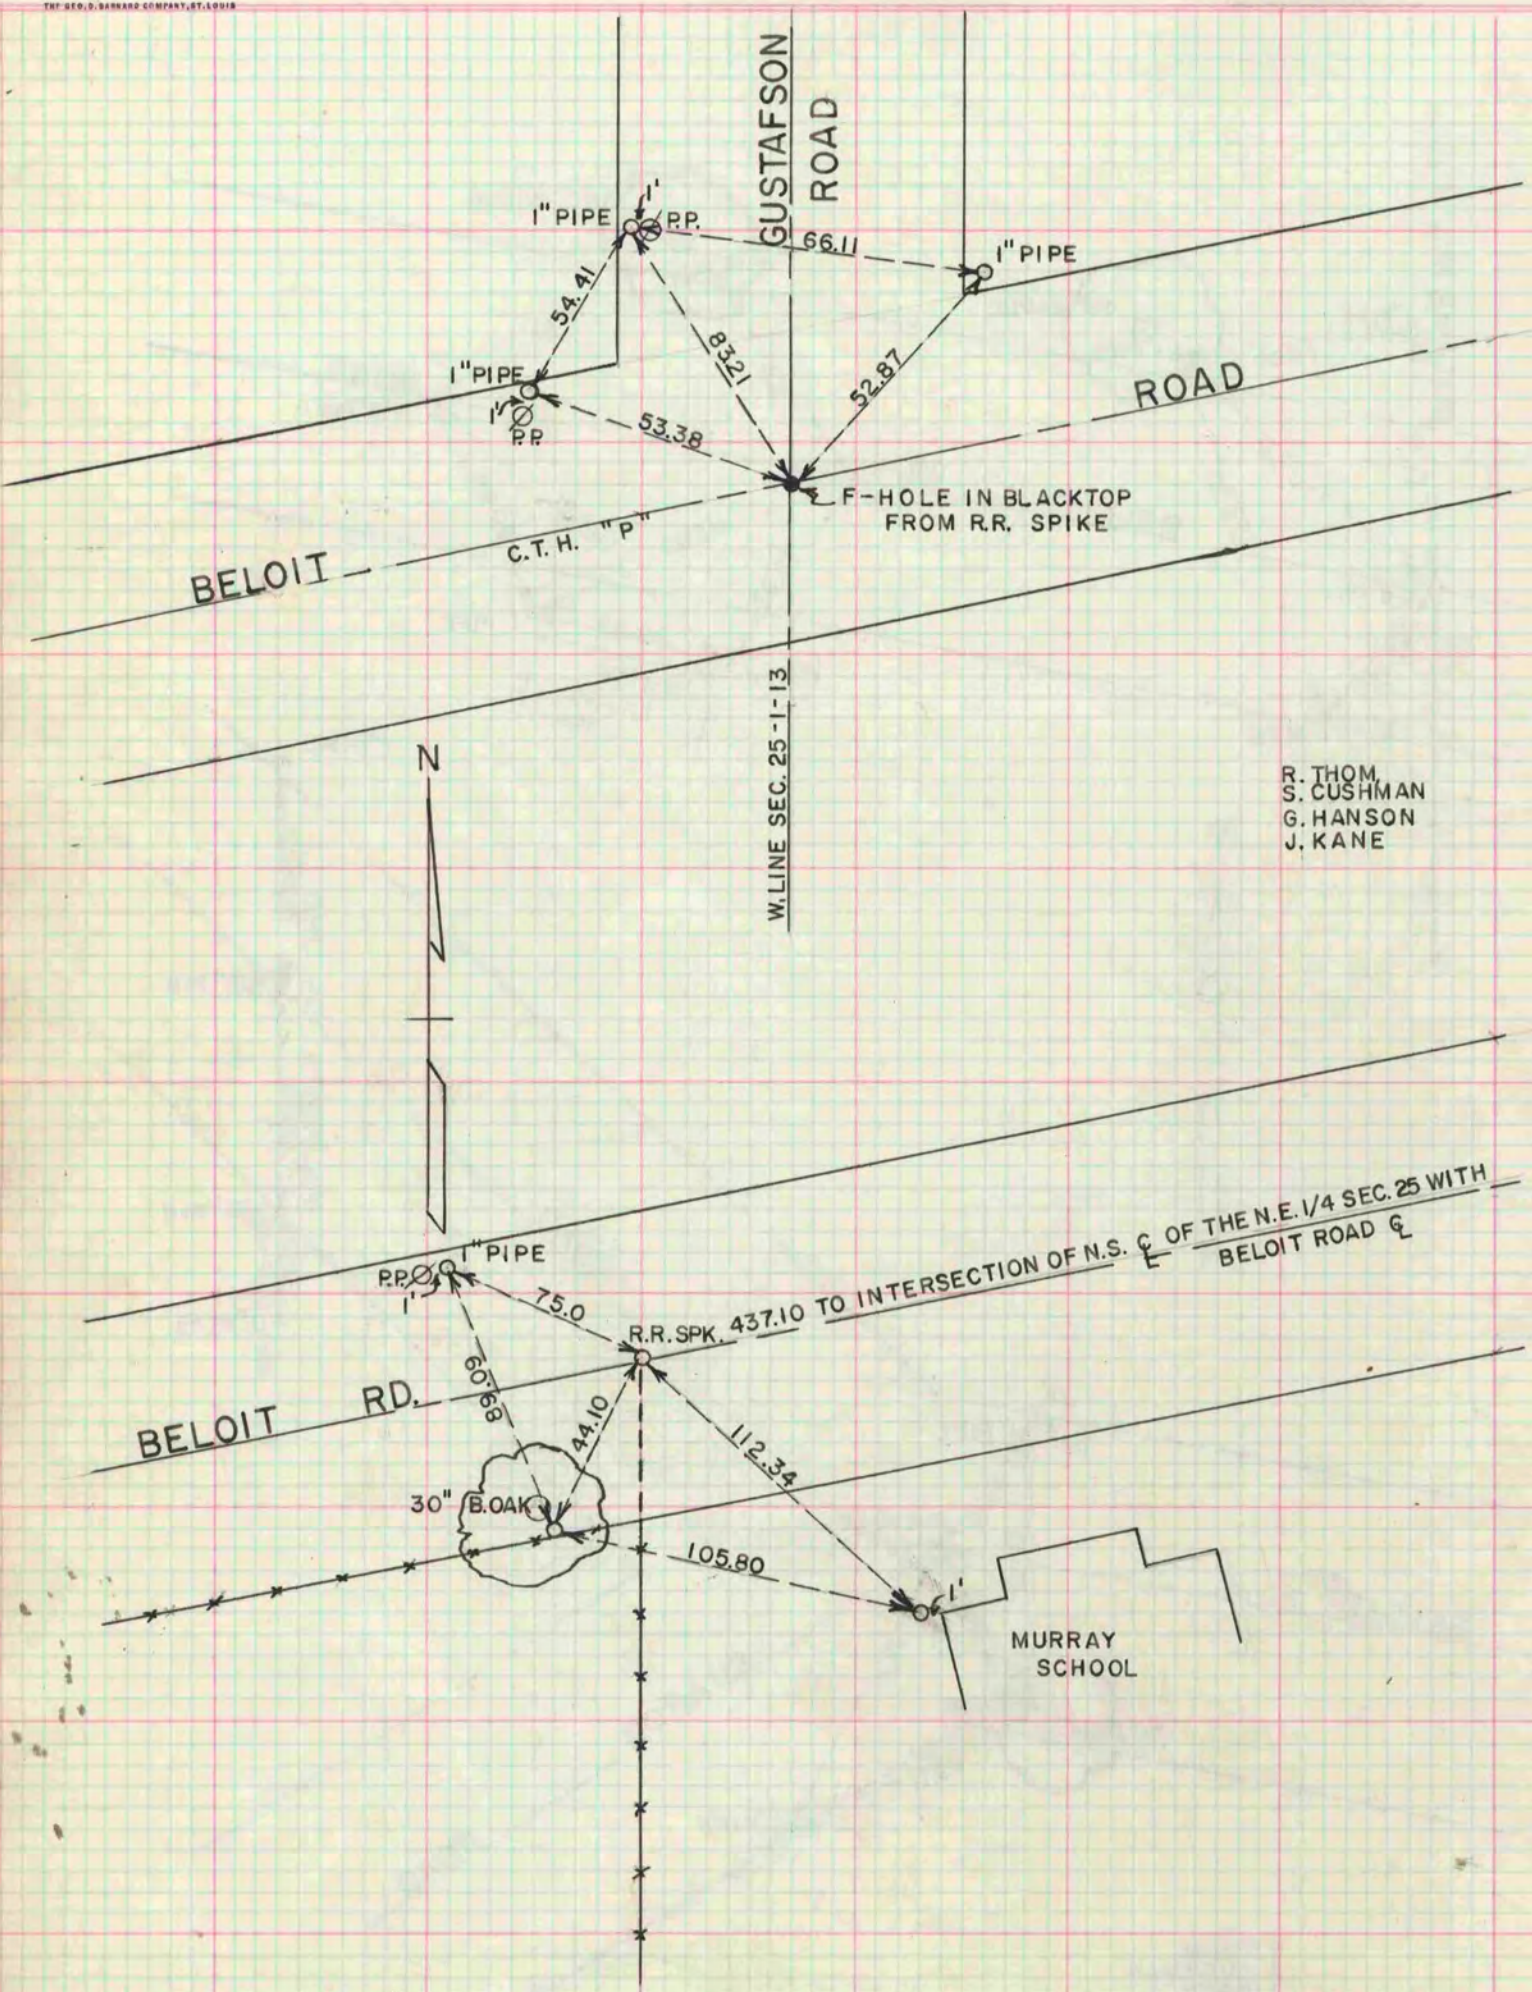

PLAT AND RECORD

COUNTY BUILDING
CITY OF JANESVILLE

Of a Survey on Section 25 T. 1 N., R. 13 E. of the 4 P. M. in TURTLE Township

Rock County, Wisconsin, made JUNE the 8th 1959

I hereby certify that the following is a correct record of said survey as made by me.

R. B. Batteman

County Surveyor.

MICROFILMED

R. THOM
S. CUSHMAN
G. HANSON
J. KANE