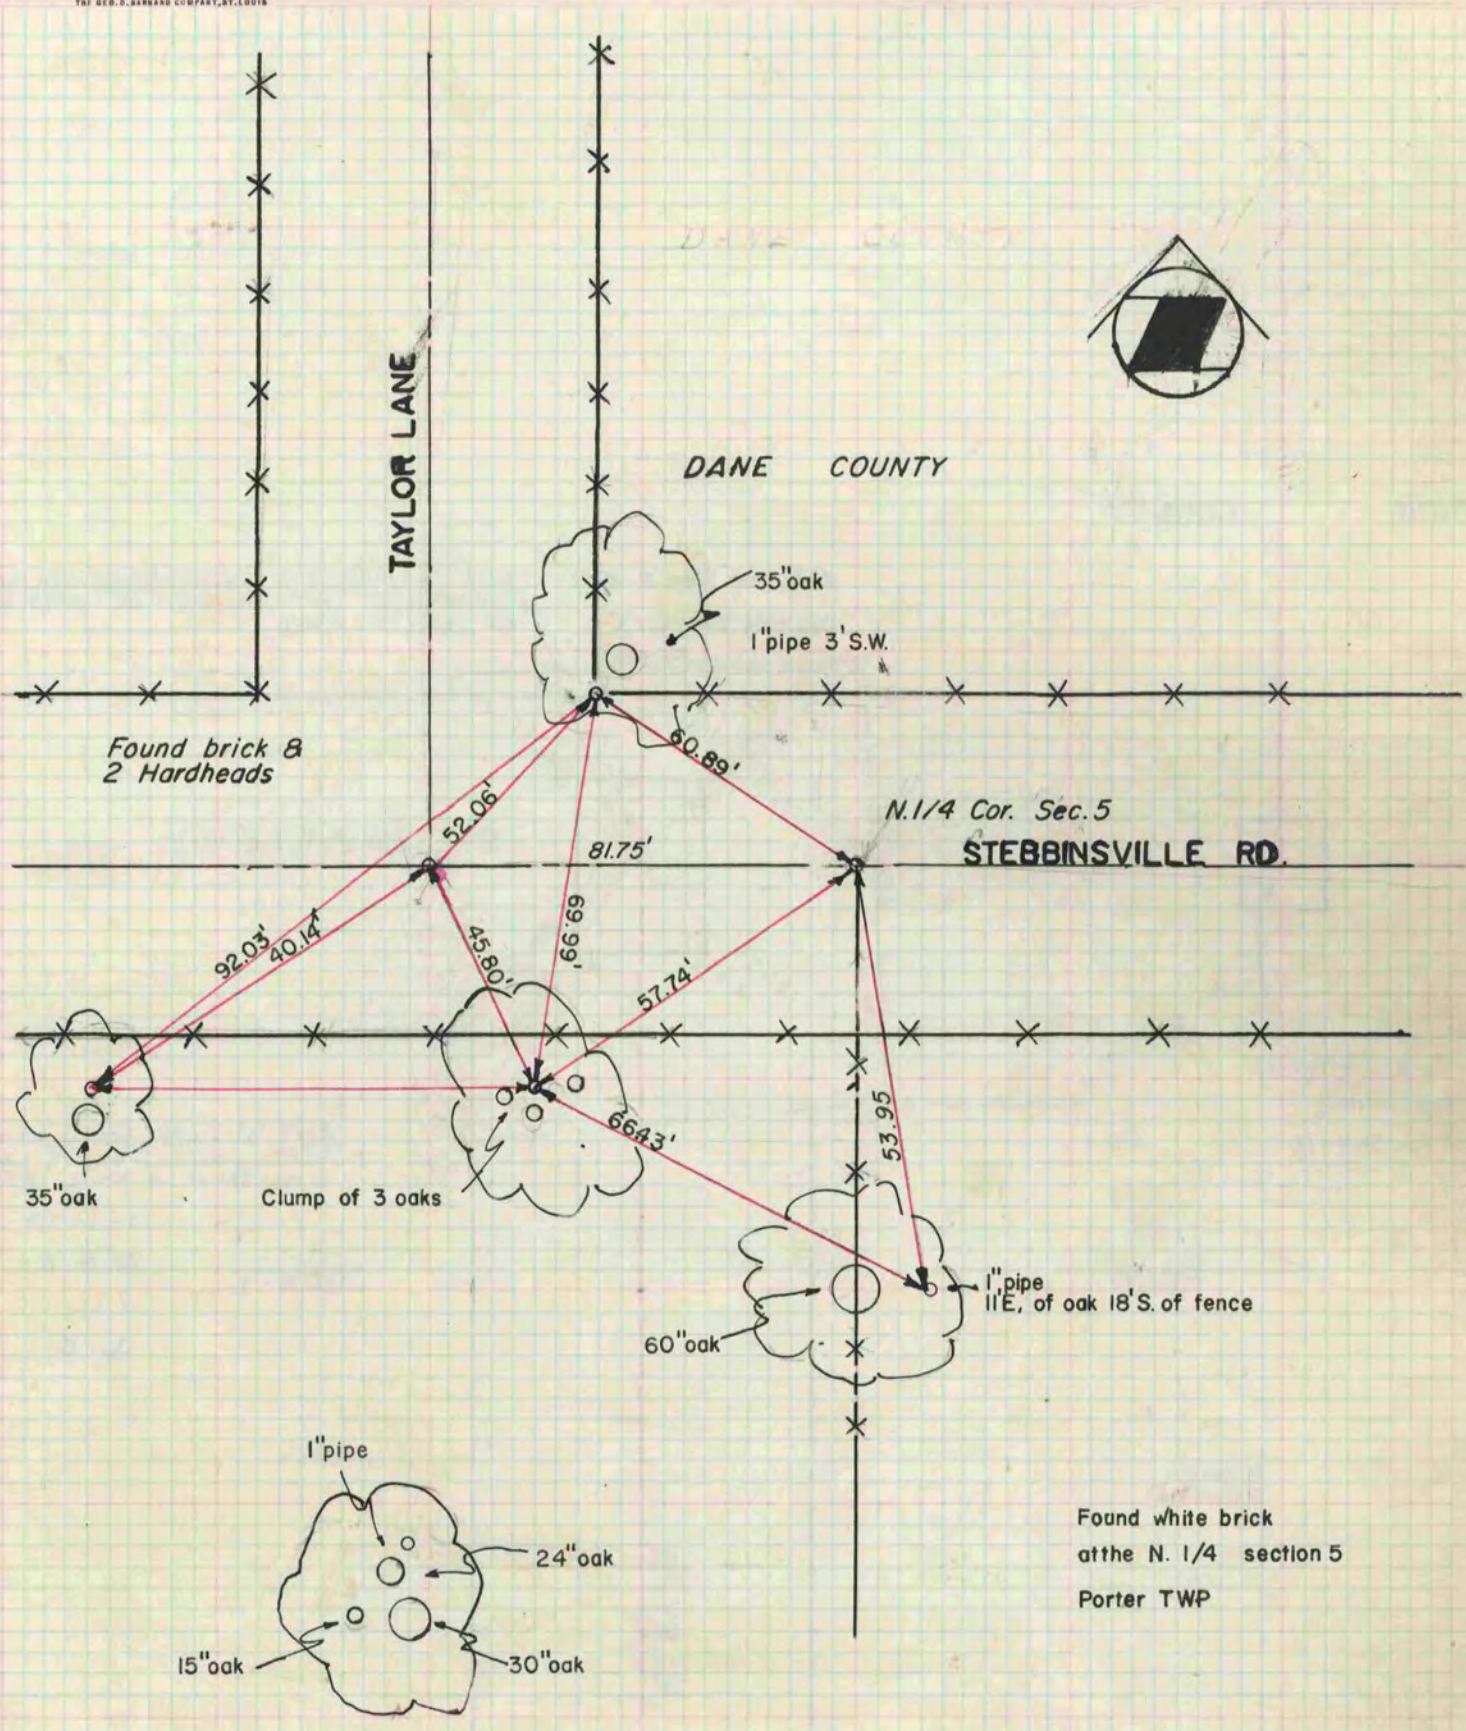

# PLAT AND RECORD

143  
vjw

COUNTY BUILDING  
CITY OF JANESVILLE

Of a Survey on Section 5 T 4 R 11 E. of the 4 P. M. in PORTER Township

Rock County, Wisconsin made JULY the 9 1962

**MICROFILMED**

I hereby certify that the following is a correct record of said survey as made by me.

*R. B. Atkinson*

County Surveyor.

G. Hanson  
D. Loveland