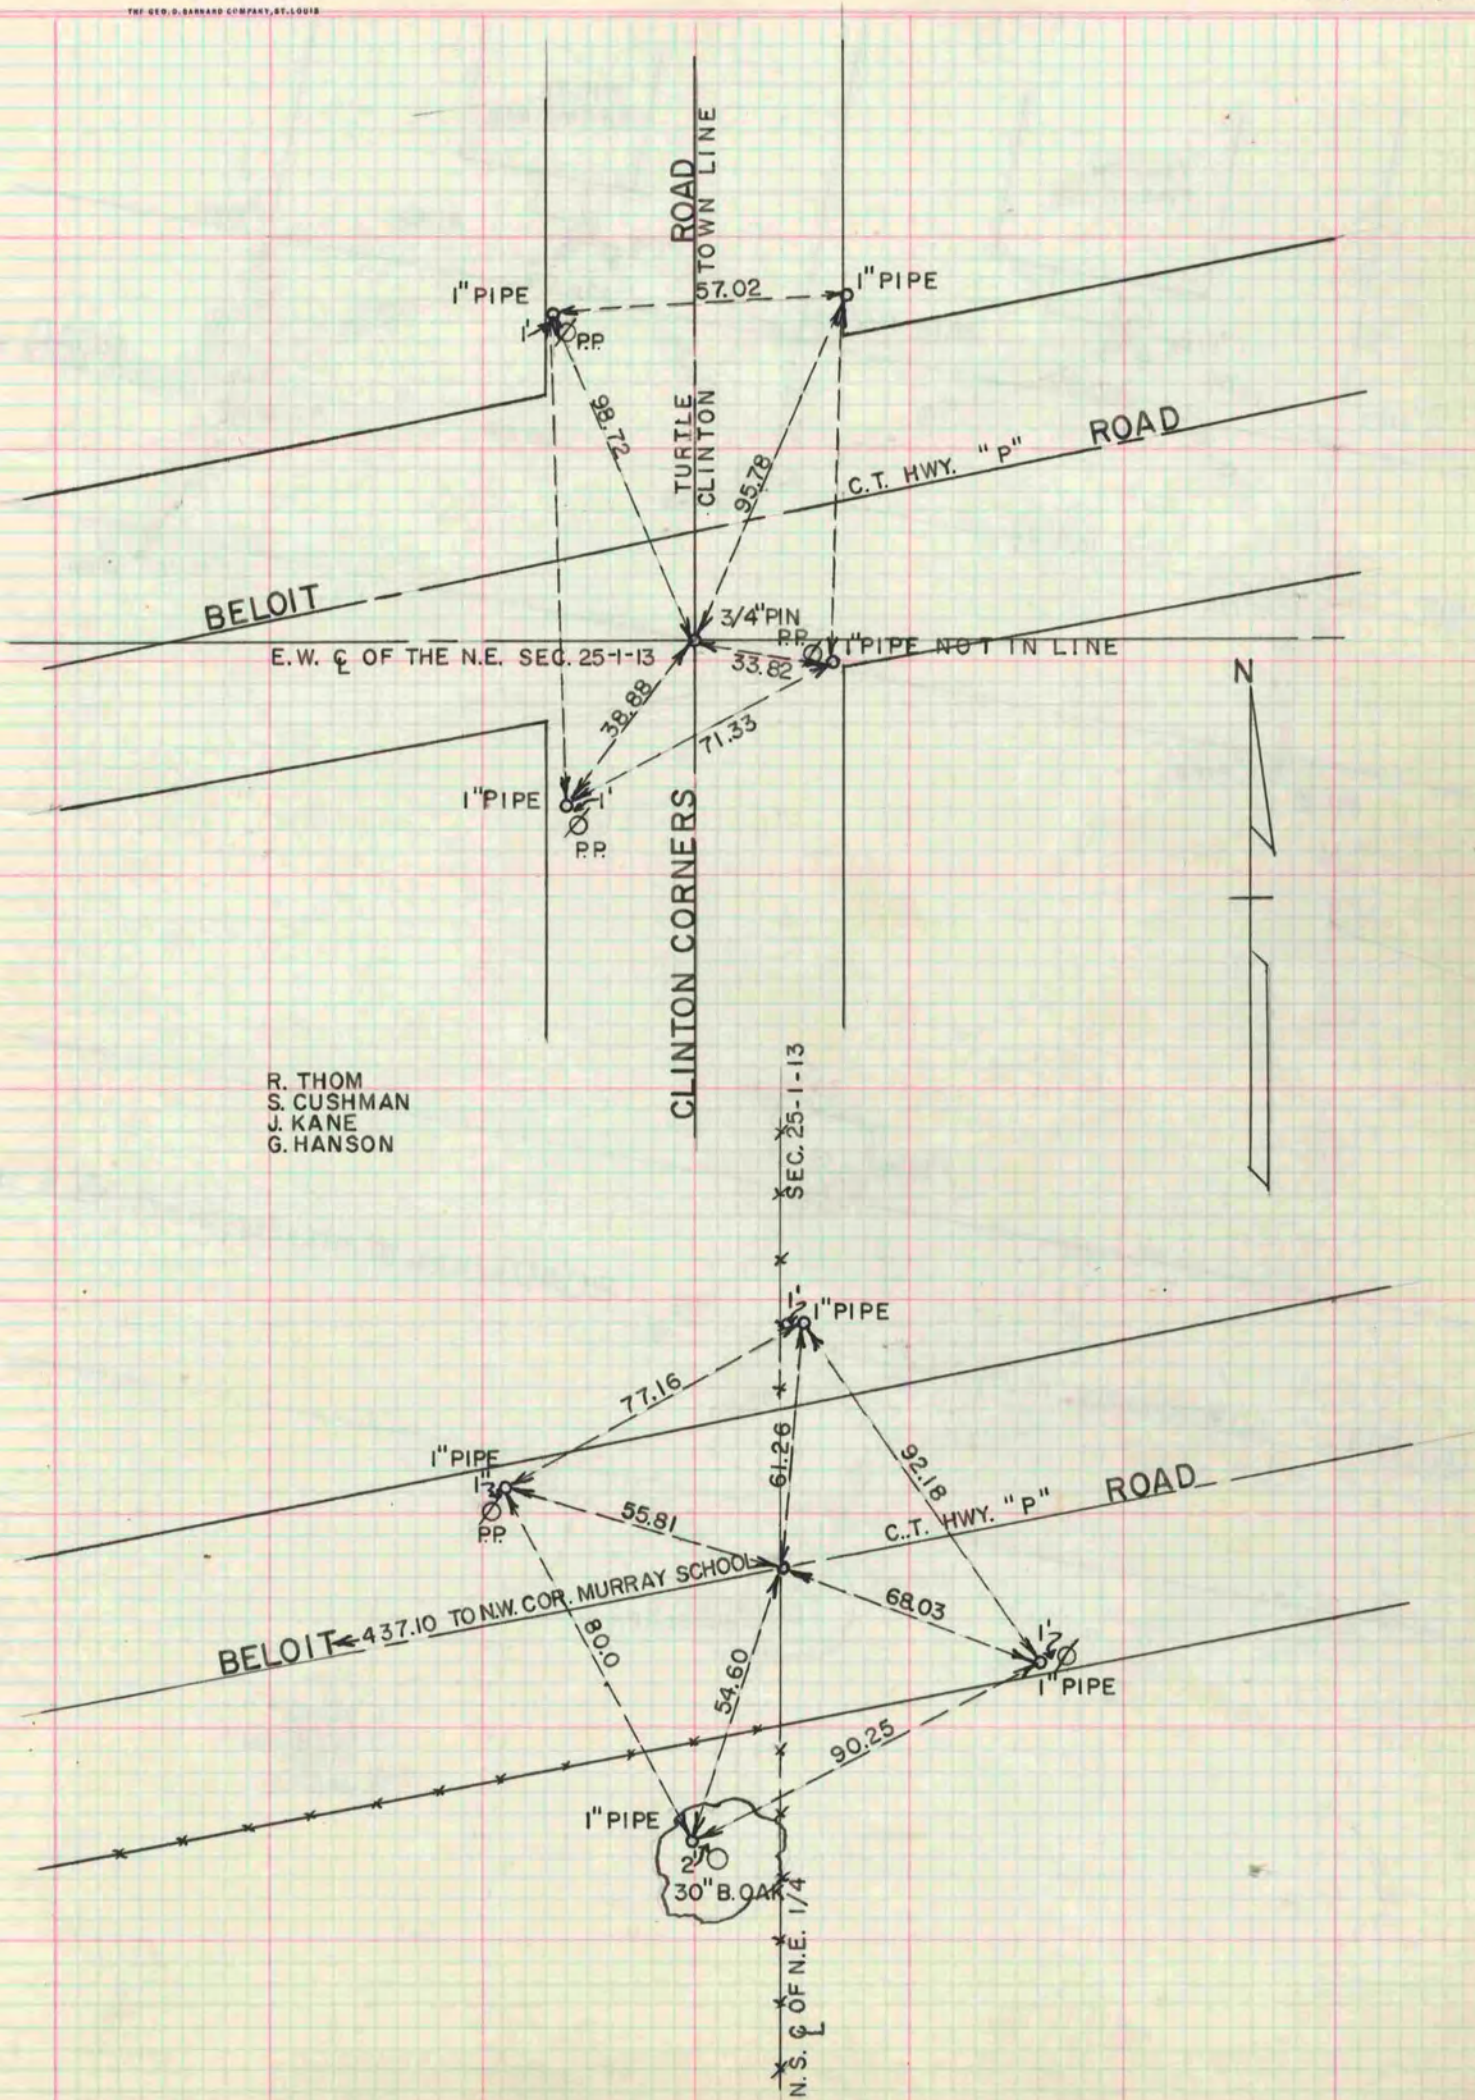

PLAT AND RECORD

19

V-4

RECORDED & INDEXED
CITY OF JANESVILLE

COUNTY BUILDING
CITY OF JANESVILLE

Of a Survey on Section 25 T. 1 N., R. 13 E. of the 4 P. M. in TURTLE Township

Rock County, Wisconsin, made JUNE the 8th 1959

I hereby certify that the following is a correct record of said survey as made by me.

MICROFILMED

R. B. Anderson Jr

County Surveyor.

R. THOM
S. CUSHMAN
J. KANE
G. HANSON