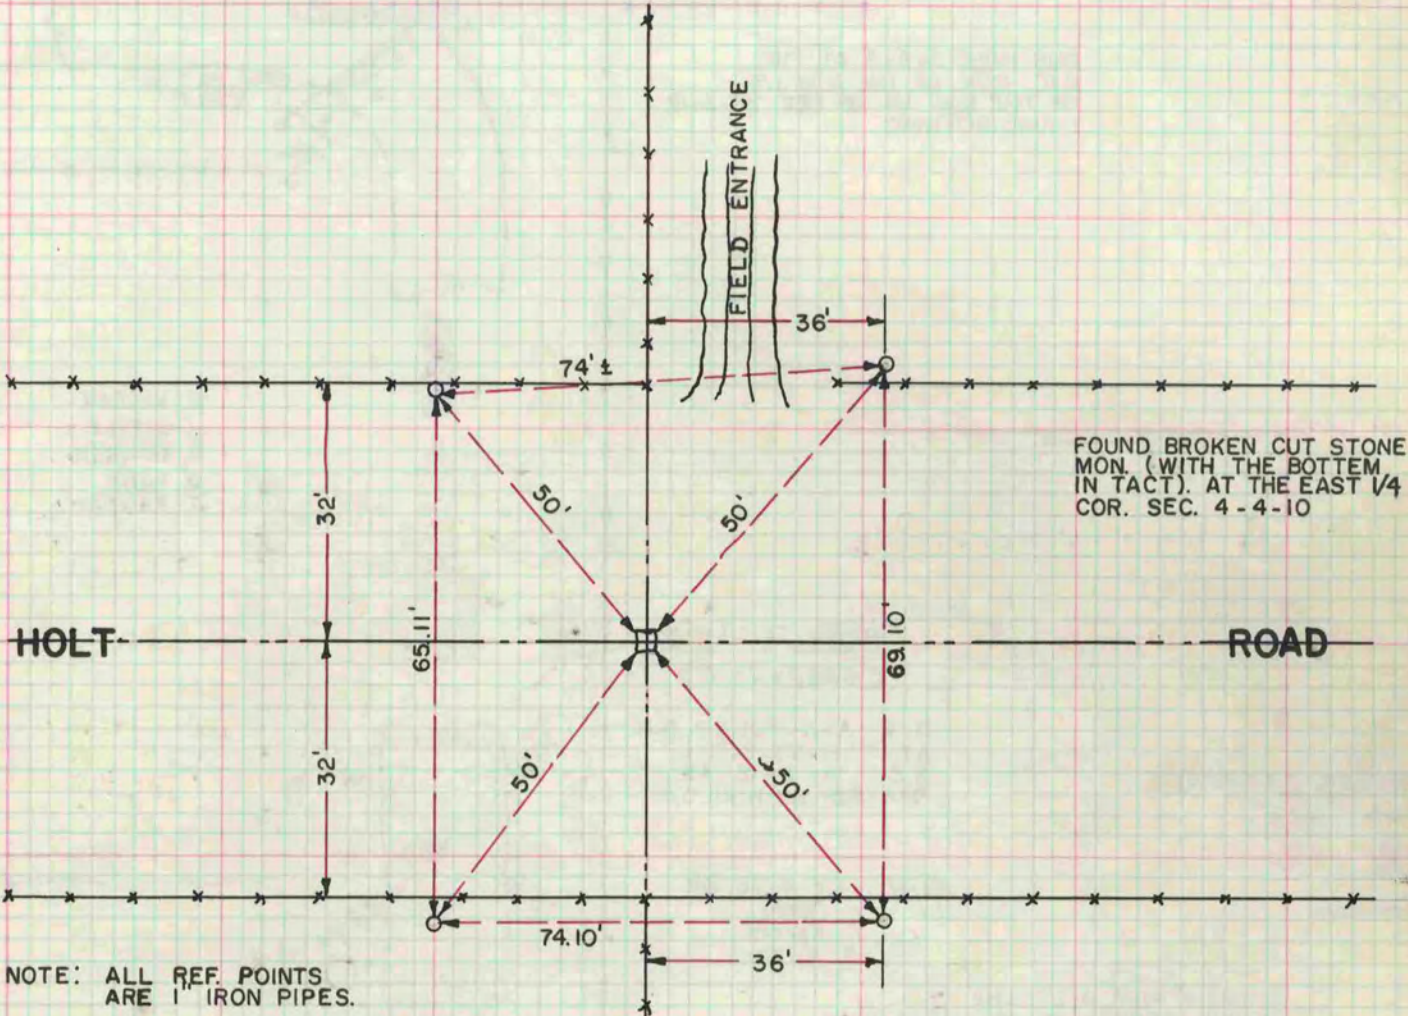

PLAT AND RECORD

97
v-4

ROCK COUNTY BUILDING
CITY OF JANESVILLE

Of a Survey on Section 4 T 4 R 10 E. of the 4 P. M. in UNION Township

Rock County, Wisconsin, made APRIL the 26th 1961

I hereby certify that the following is a correct record of said survey as made by me.

R. B. Egan Jr.

County Surveyor.

MICROFILMED
THE GEO. BARNARD COMPANY, ST. LOUIS

R. KILDAY
G. HANSON
H. LITTLE