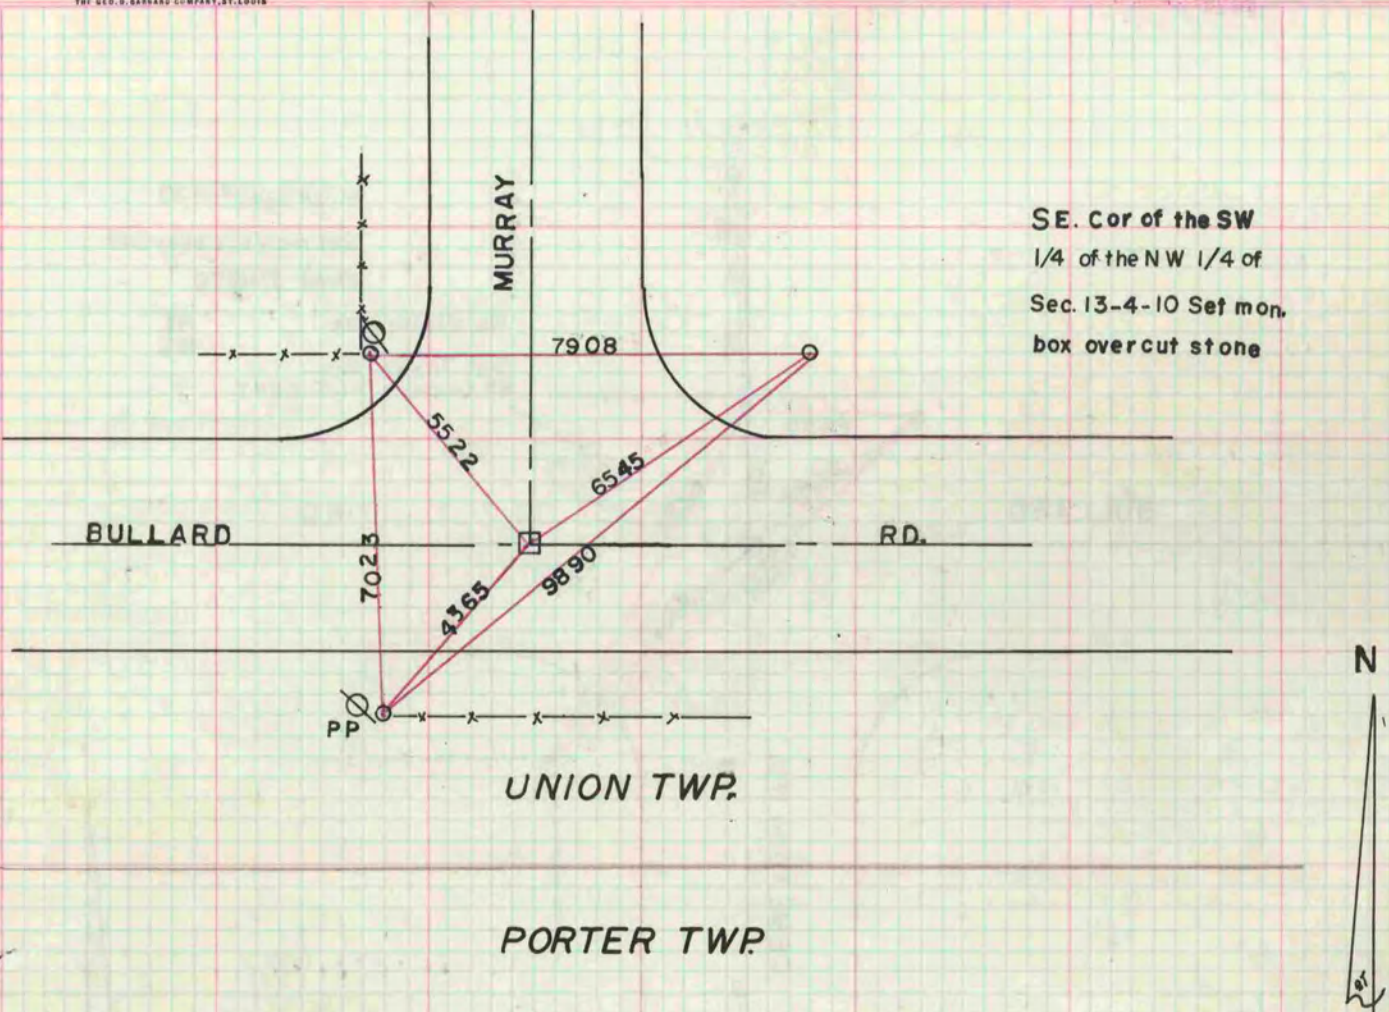

PLAT AND RECORD

439
v-4

CITY OF JANESVILLE
COUNTY BUILDING

COUNTY BUILDING
CITY OF JANESVILLE

Of a Survey on Section 30 T 4 R 10 E. of the 4 P. M. in Porter Union Township

Rock County, Wisconsin, made the 1970

I hereby certify that the following is a correct record of said survey as made by me.

MICROFILMED

R.H. Batteman

County Surveyor.

SEE Vol. 4, P. 493
FOR RE-REFERENCES
4/5/71