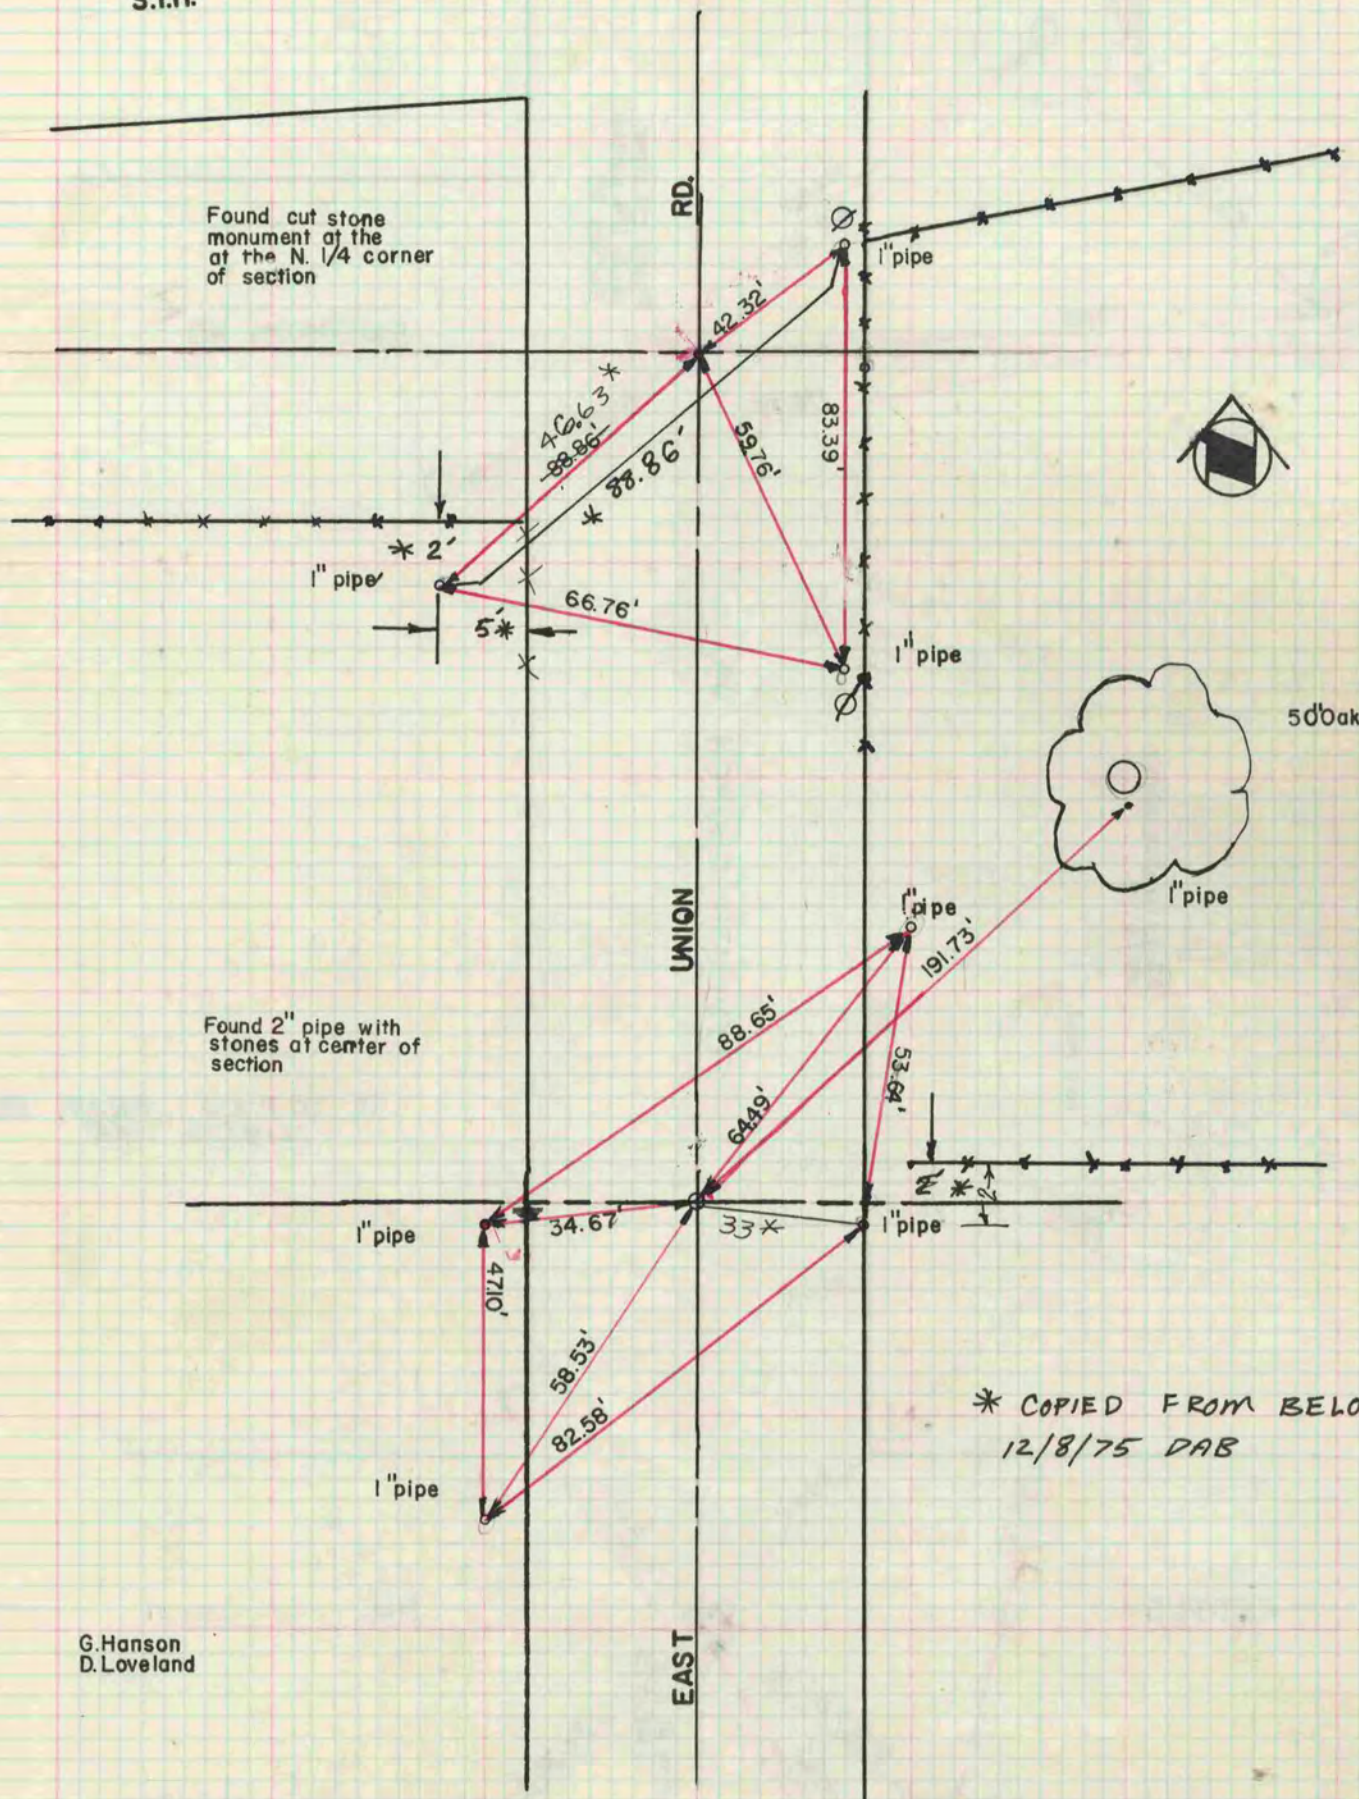

PLAT AND RECORD

V-4 147

COUNTY BUILDING
CITY OF JANESVILLE

PG 150 BELOIT REC
12/8/75 DAB

Of a Survey on Section 12 T 4 R 10 E. of the 4 P. M. in UNION Township

Rock County, Wisconsin, made JULY the 26 1962

I hereby certify that the following is a correct record of said survey as made by me.

MICROFILMED

R. W. Besterman
County Surveyor.

S.T.H. 59

G. Hanson
D. Loveland

P 150, BELOIT