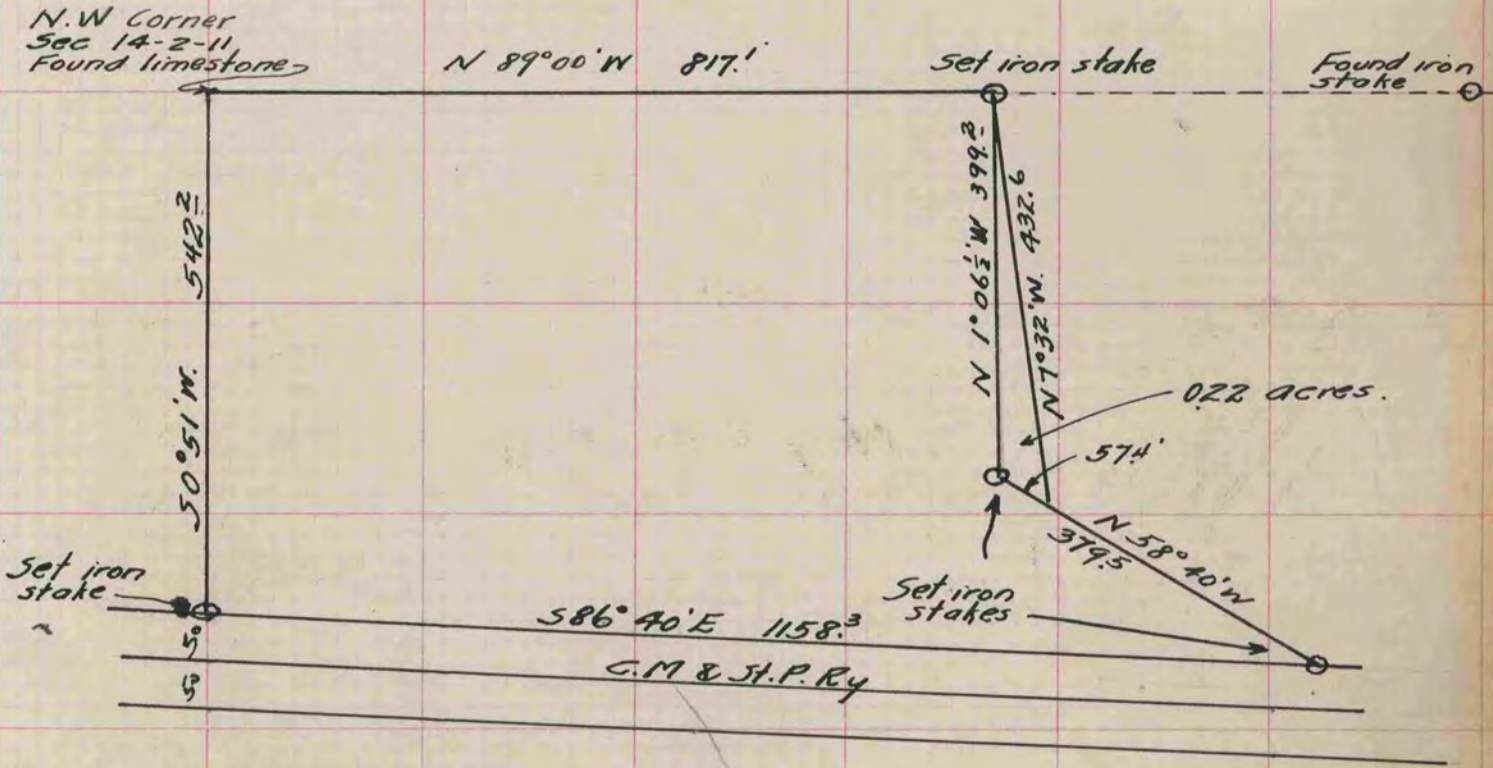

MICROFILMED PLAT AND RECORD

109
V-3

Of a Survey on Section 14 T 2 R 11 E. of the 4 P. M. in Plymouth Township
Rock County, Wisconsin, made Mar. 22 the 1921

I hereby certify that the following is a correct record of said survey as made by me.

COUNTY BUILDING
CITY OF JANESVILLE

Alex. W. Ely
County Surveyor.

Mill Property -
J.W. Flint - owner
Hanover, Miss.