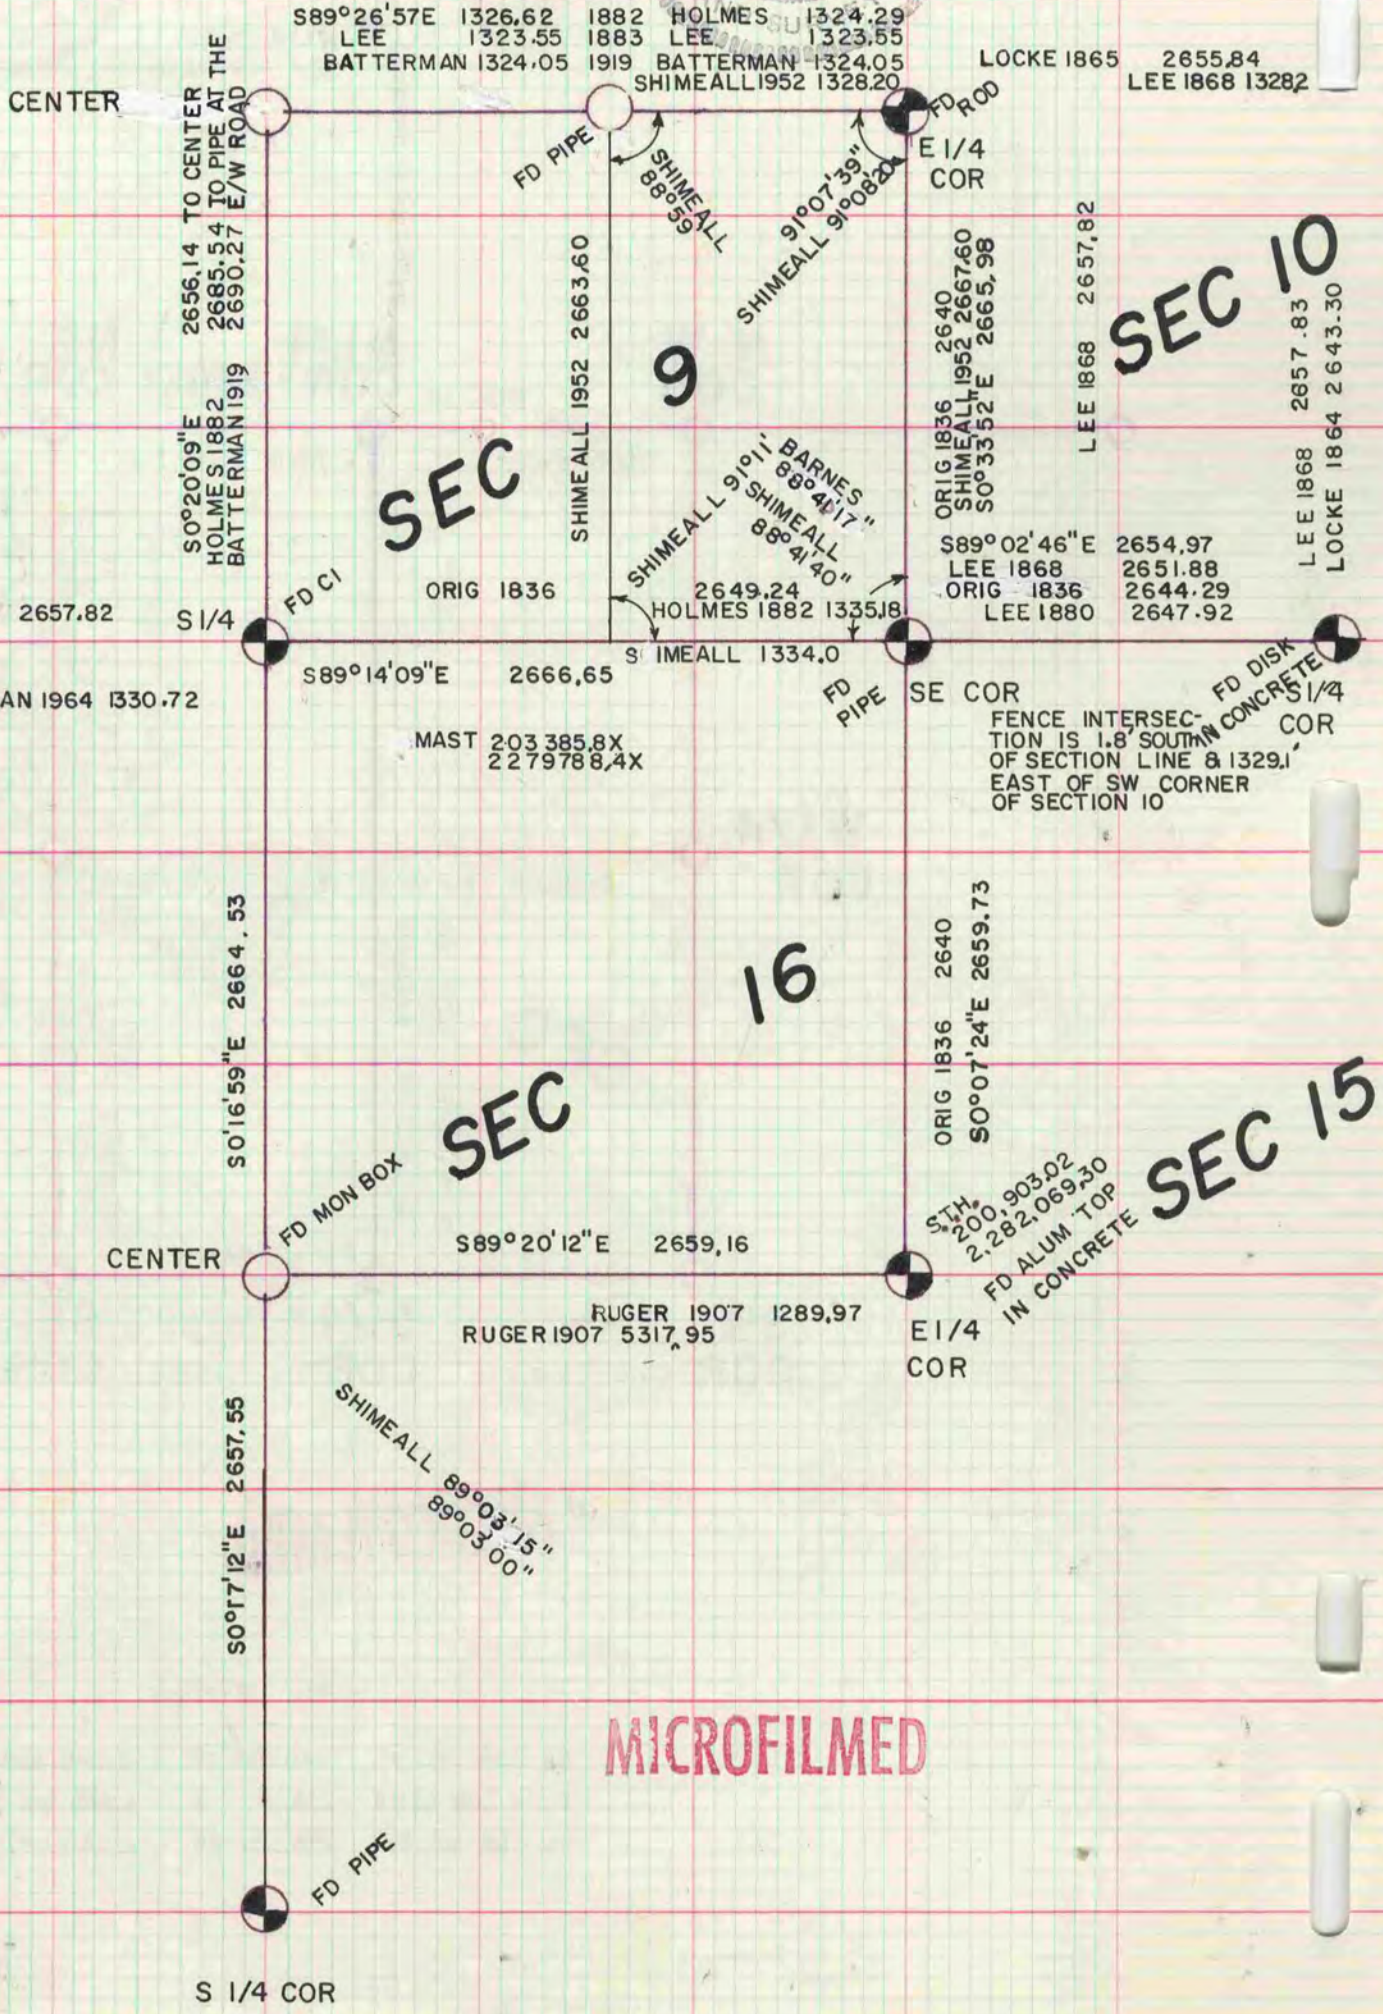

PLAT AND RECORD

COUNTY BUILDING
CITY OF JANESVILLE

9, 10
Of a Survey on Section 15, 16 T 1 R 13 E. of the 4 P. M. in TURTLE Township

Rock County, Wisconsin, made Nov the

I hereby certify that the following is a correct record of said survey as made by me.

Donald Barnes
County Surveyor.

S89°26'13"E 1329.21

SEC 9

SEC 10

SEC 16

SEC 15

MICROFILMED