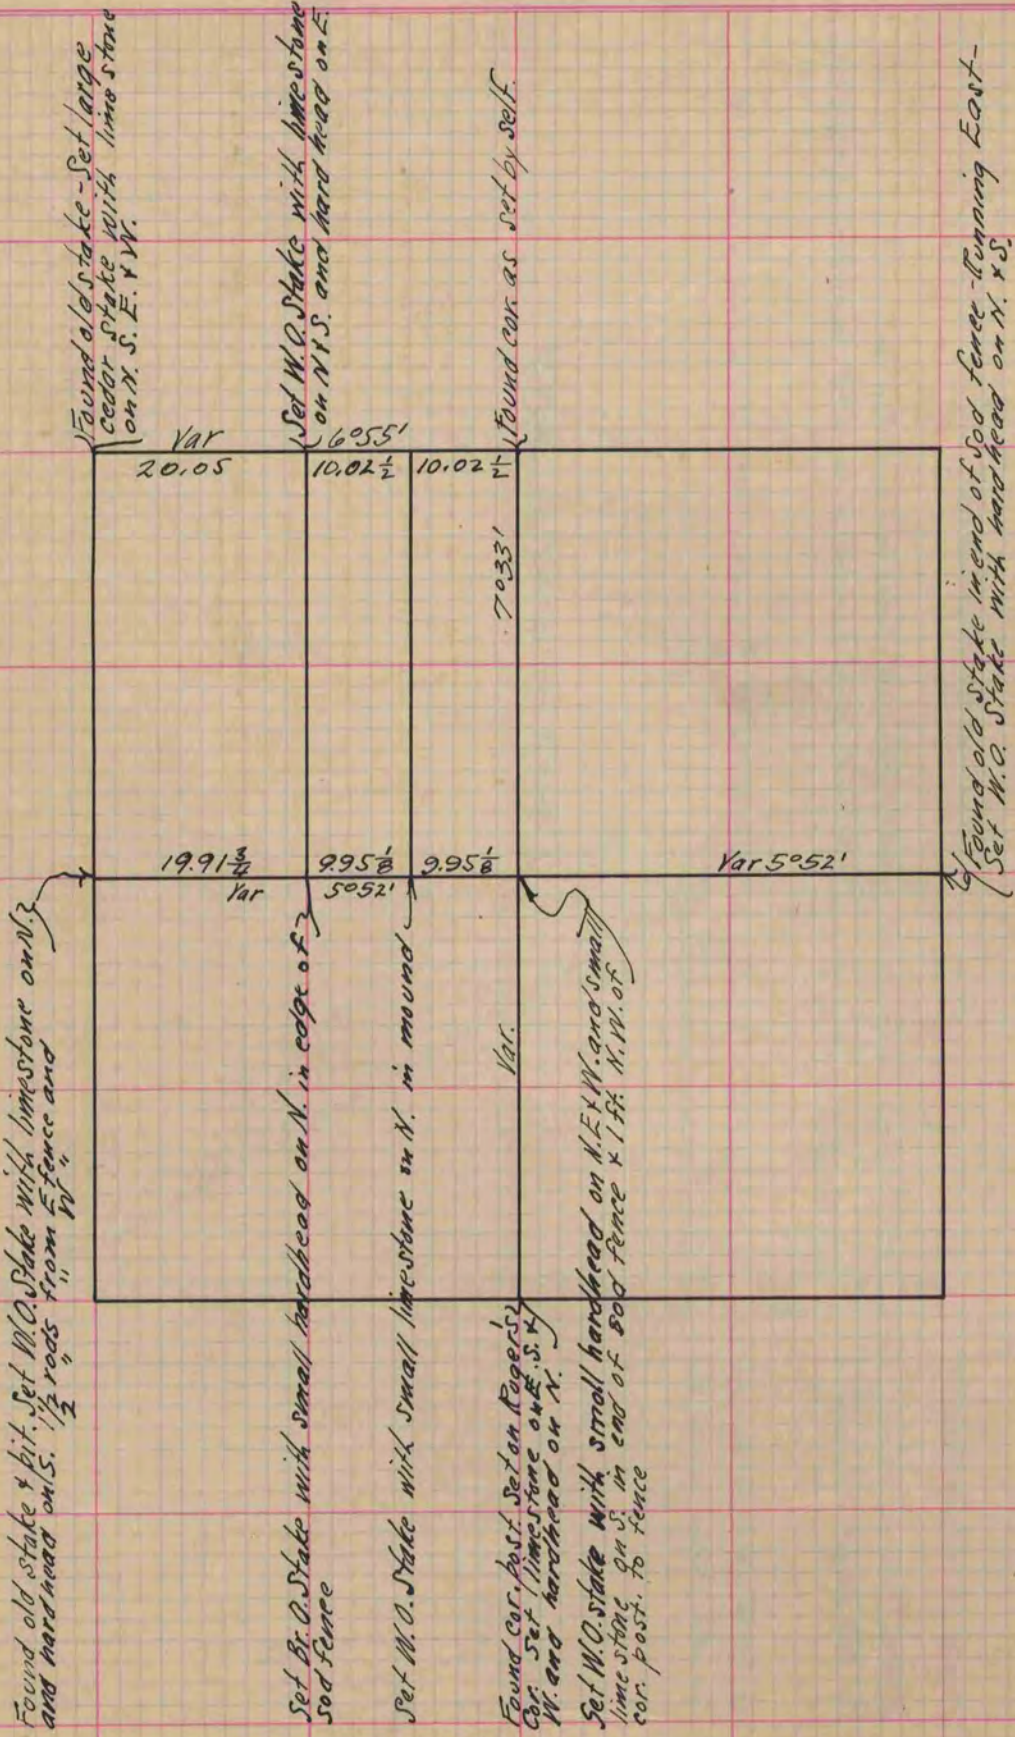

318
 V-**MICROFILMED** PLAT AND RECORD

Of a Survey on Section 27 T 3 R 13 E. of the 4 P. M. in Harmony Township
 Rock County, Wisconsin, made April the 17 1868

I hereby certify that the following is a correct record of said survey as made by me.

COUNTY BUILDING
 CITY OF JANESVILLE

(Signed) S. D. Locke
 R.H.B. County Surveyor.

Copied from Page 265 Vol. 1. Original County Surveyors Record