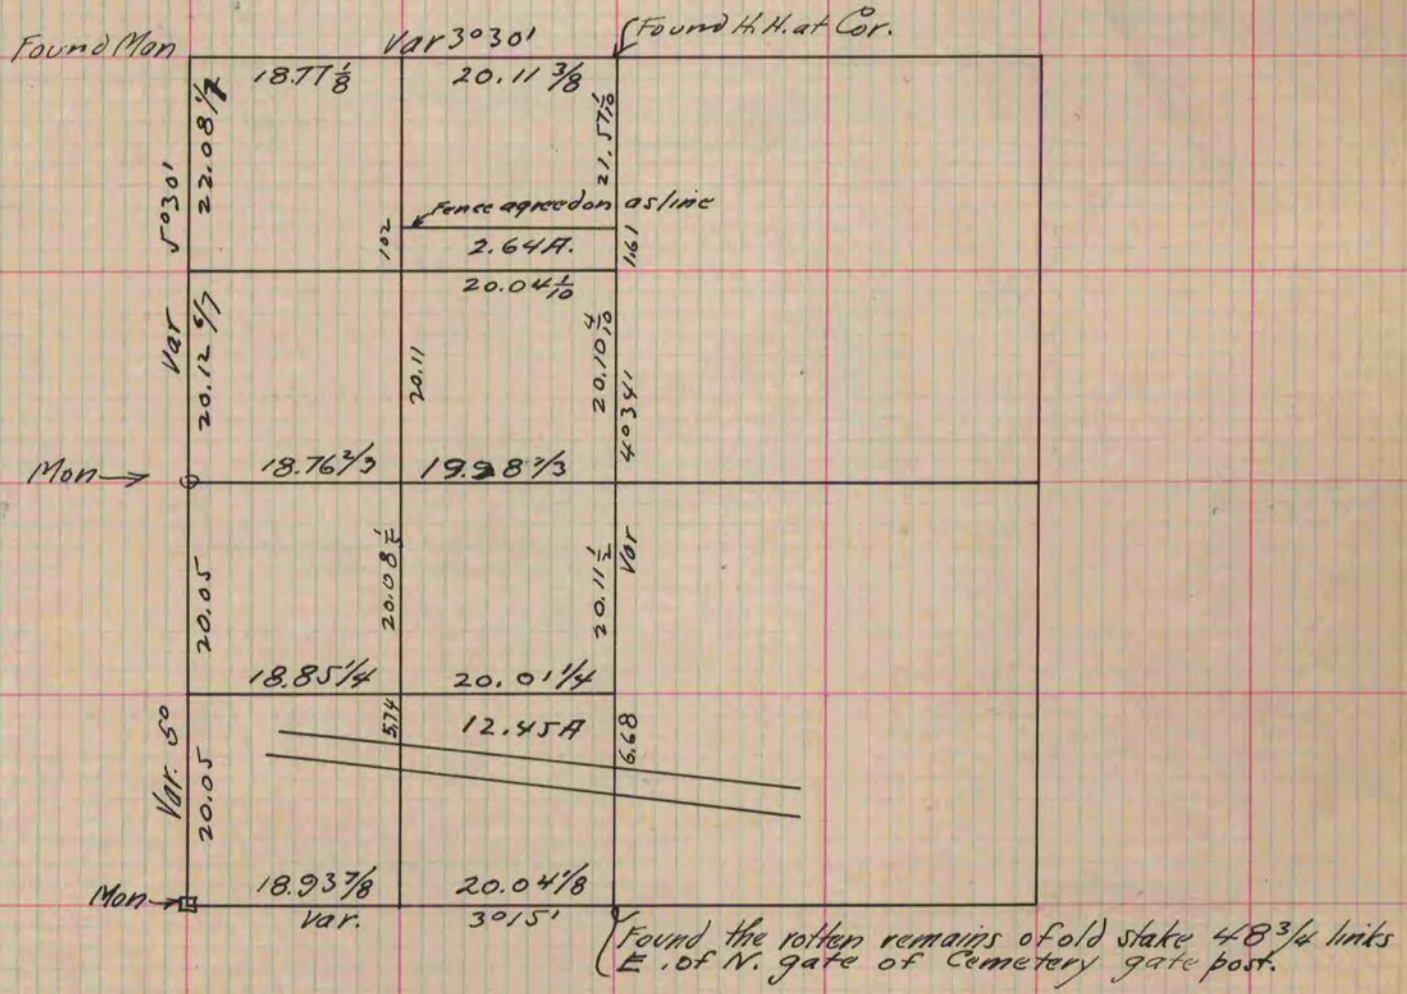

PLAT AND RECORD

COUNTY BUILDING
CITY OF JANESVILLE

MICROFILMED

Of a Survey on Section 6 T 2 R 14 E. of the 4 P. M. in Bradford Township

Rock County, Wisconsin, made June the 7th & 8th 1887

I hereby certify that the following is a correct record of said survey as made by me.

(Signed) R. Klee Dep. County Surveyor.
R.H.B.

Copied from P. 317 Vol. 2. County Surveyors Record.