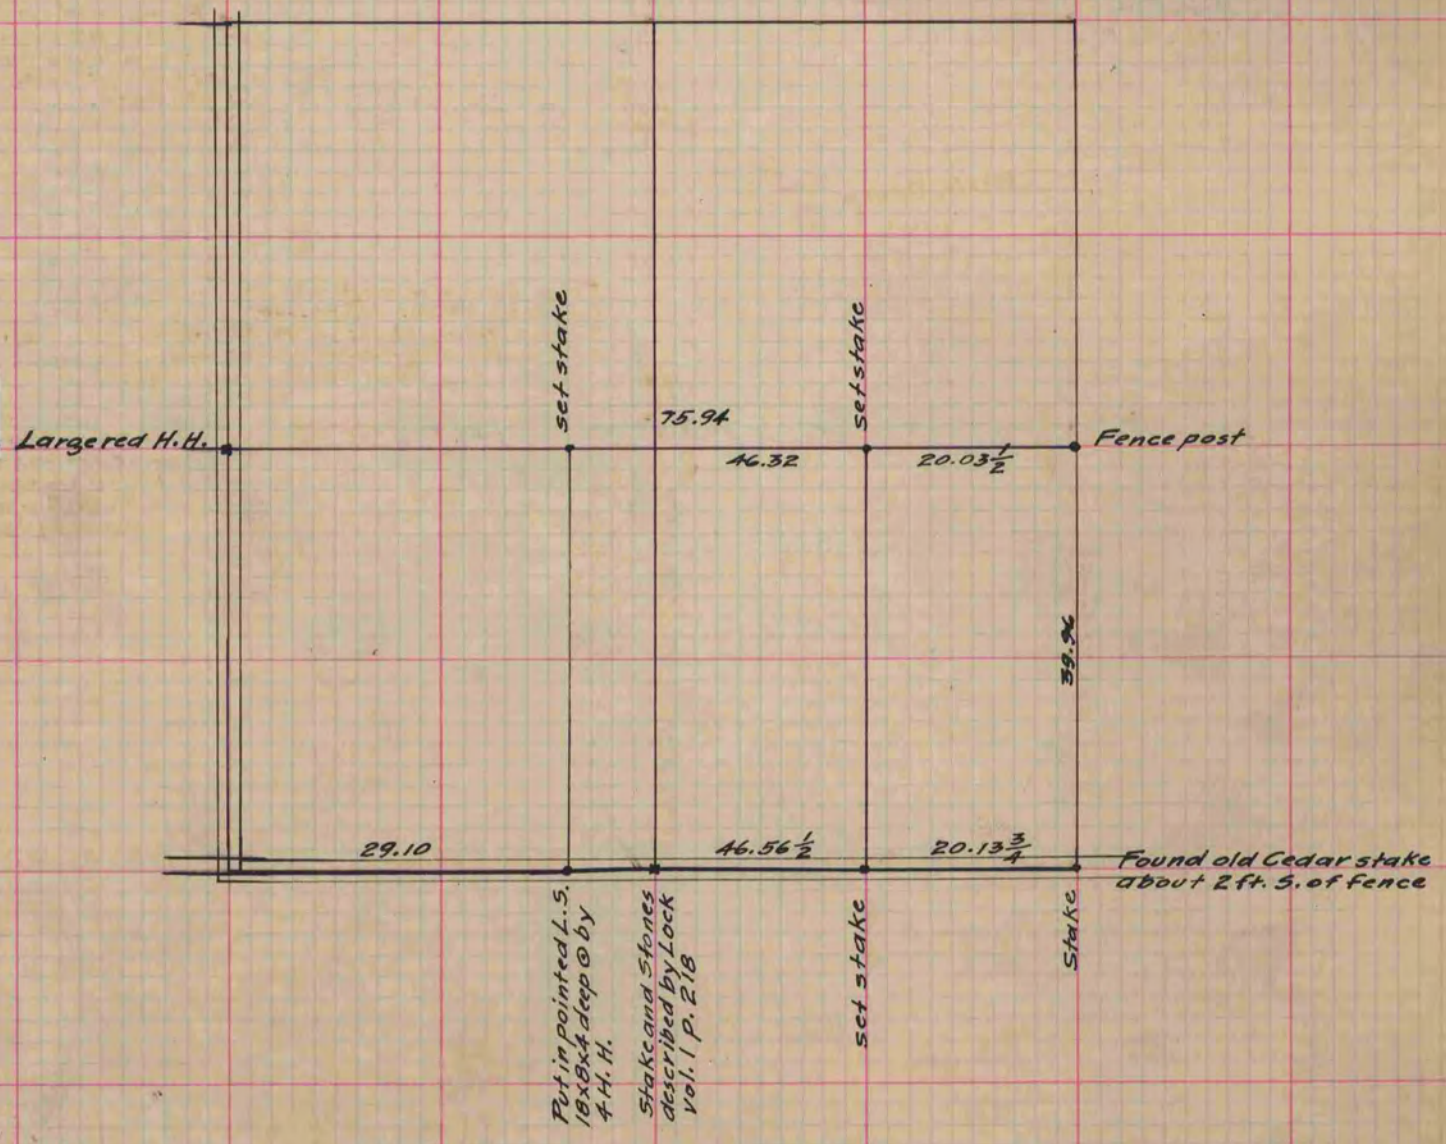

MICROFILMED

PLAT AND RECORD

COUNTY BUILDING
CITY OF JANESVILLE

Of a Survey on Section 6 T 1 R 13 E. of the 4 P. M. in Turtle Township

Rock County, Wisconsin, made Nov. the 1882

I hereby certify that the following is a correct record of said survey as made by me.

(Signed) J. A. Holmes
R. H. B. County Surveyor.

Sec. 6 Turtle

Copied from P. 287 Vol. 2 County Surveyors Record