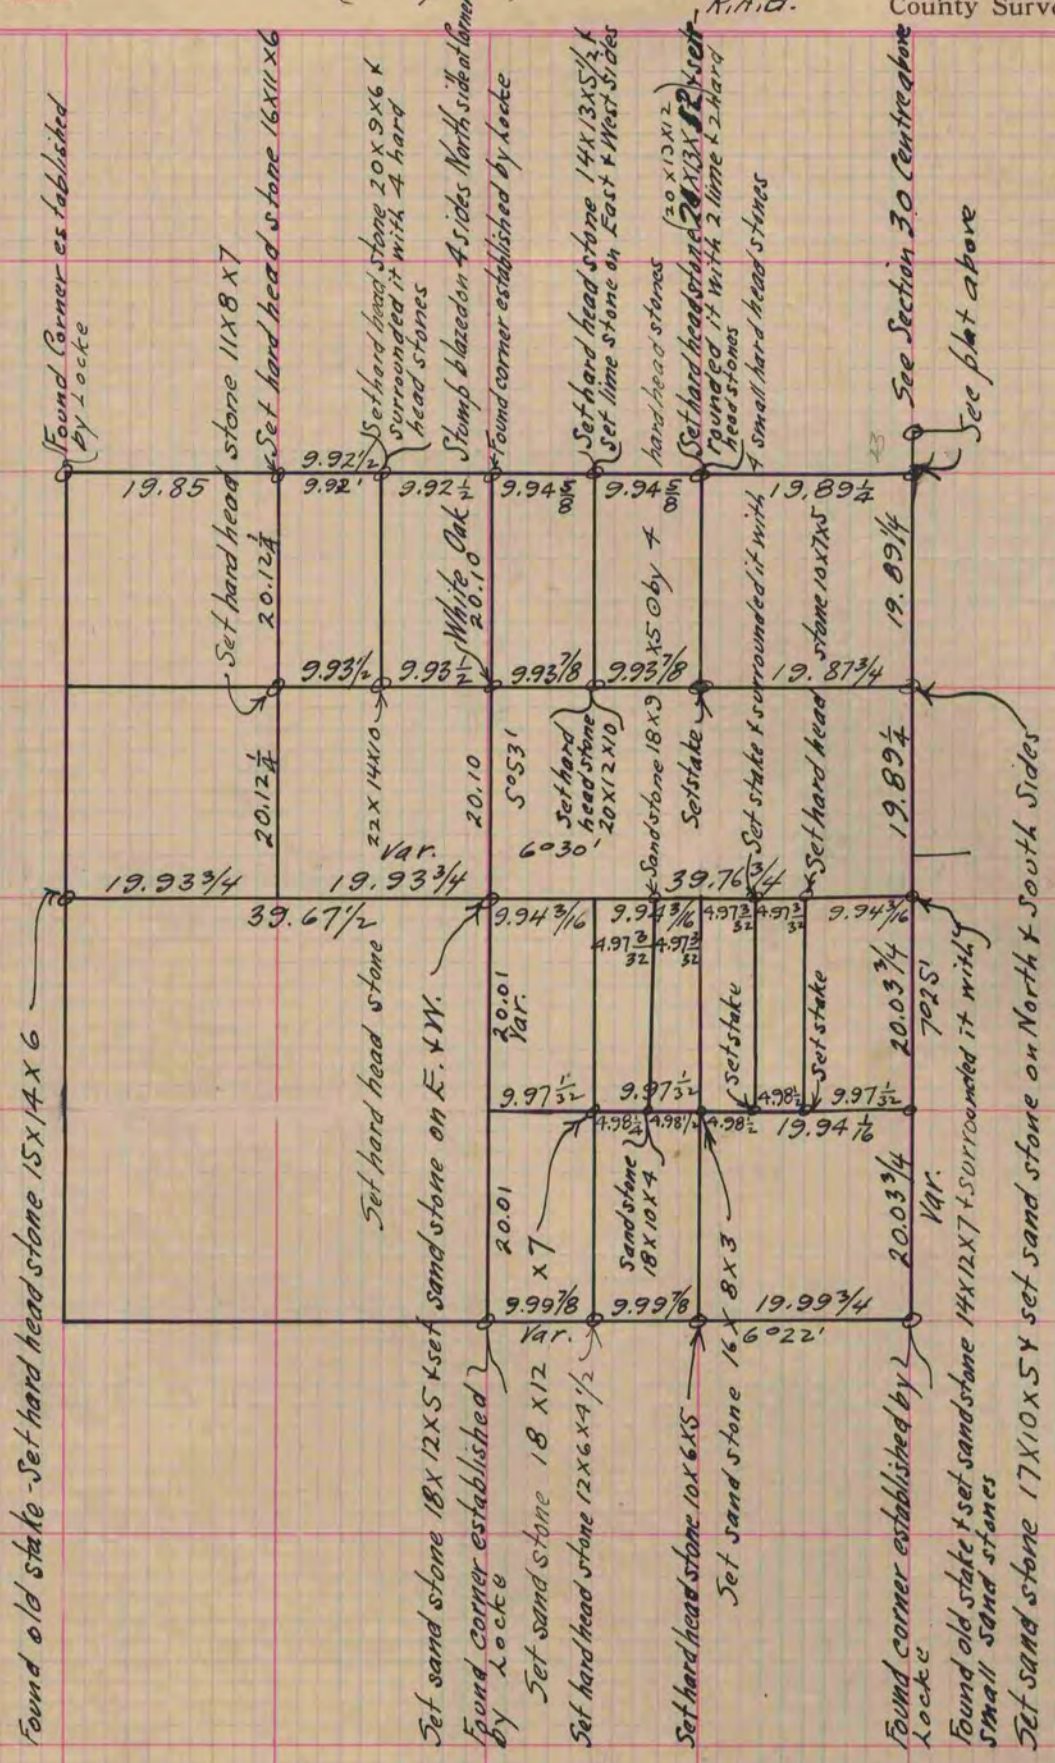

PLAT AND RECORD

Of a Survey on Section 36 T 3 R 10 E. of the 4 P. M. in Magnolia Township
Rock County, Wisconsin, made July the 8th 1870

I hereby certify that the following is a correct record of said survey as made by me.

COUNTY BUILDING
CITY OF JANESVILLE

(Signed) Edward Roger Deputy
R.H.B. County Surveyor.

Copied from Power's P. 25 Vol. 2 Original County Surveyors Record