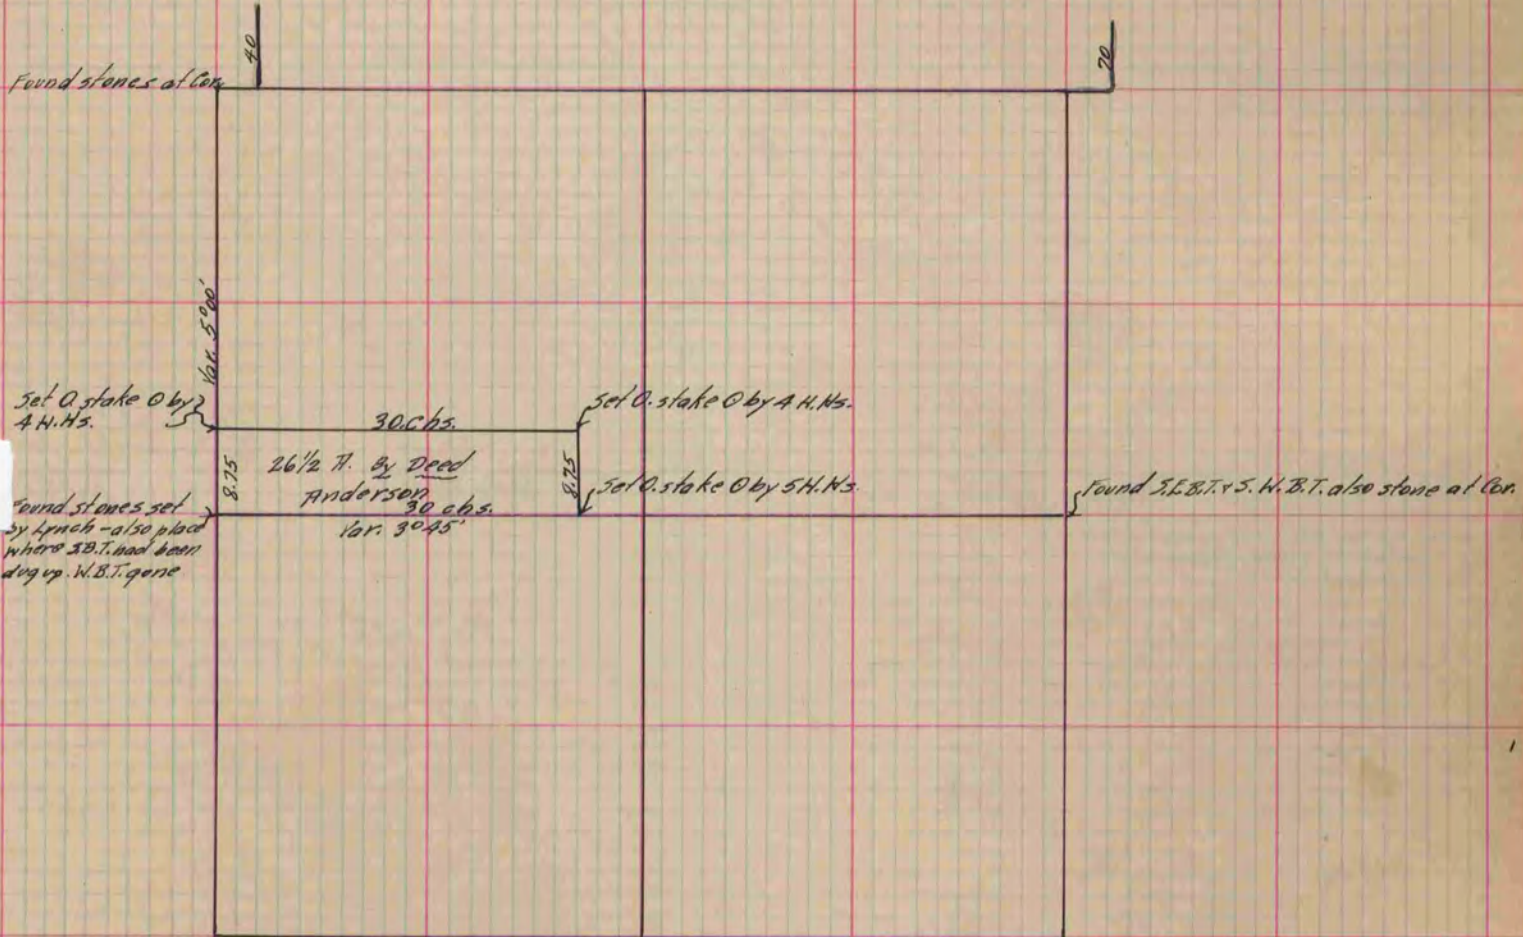

MICROFILMED

PLAT AND RECORD

361  
V-2

COUNTY BUILDING  
CITY OF JANESVILLE

Of a Survey on Section 2 T 1 R 10 E. of the 4 P. M. in Avon Township

Rock County, Wisconsin, made November the 13th 1883

I hereby certify that the following is a correct record of said survey as made by me.

(Signed) R. K. Lee  
R. H. B. Dep. County Surveyor.

Copied from P. 291 Vol. 2 County Surveyors Record.

7