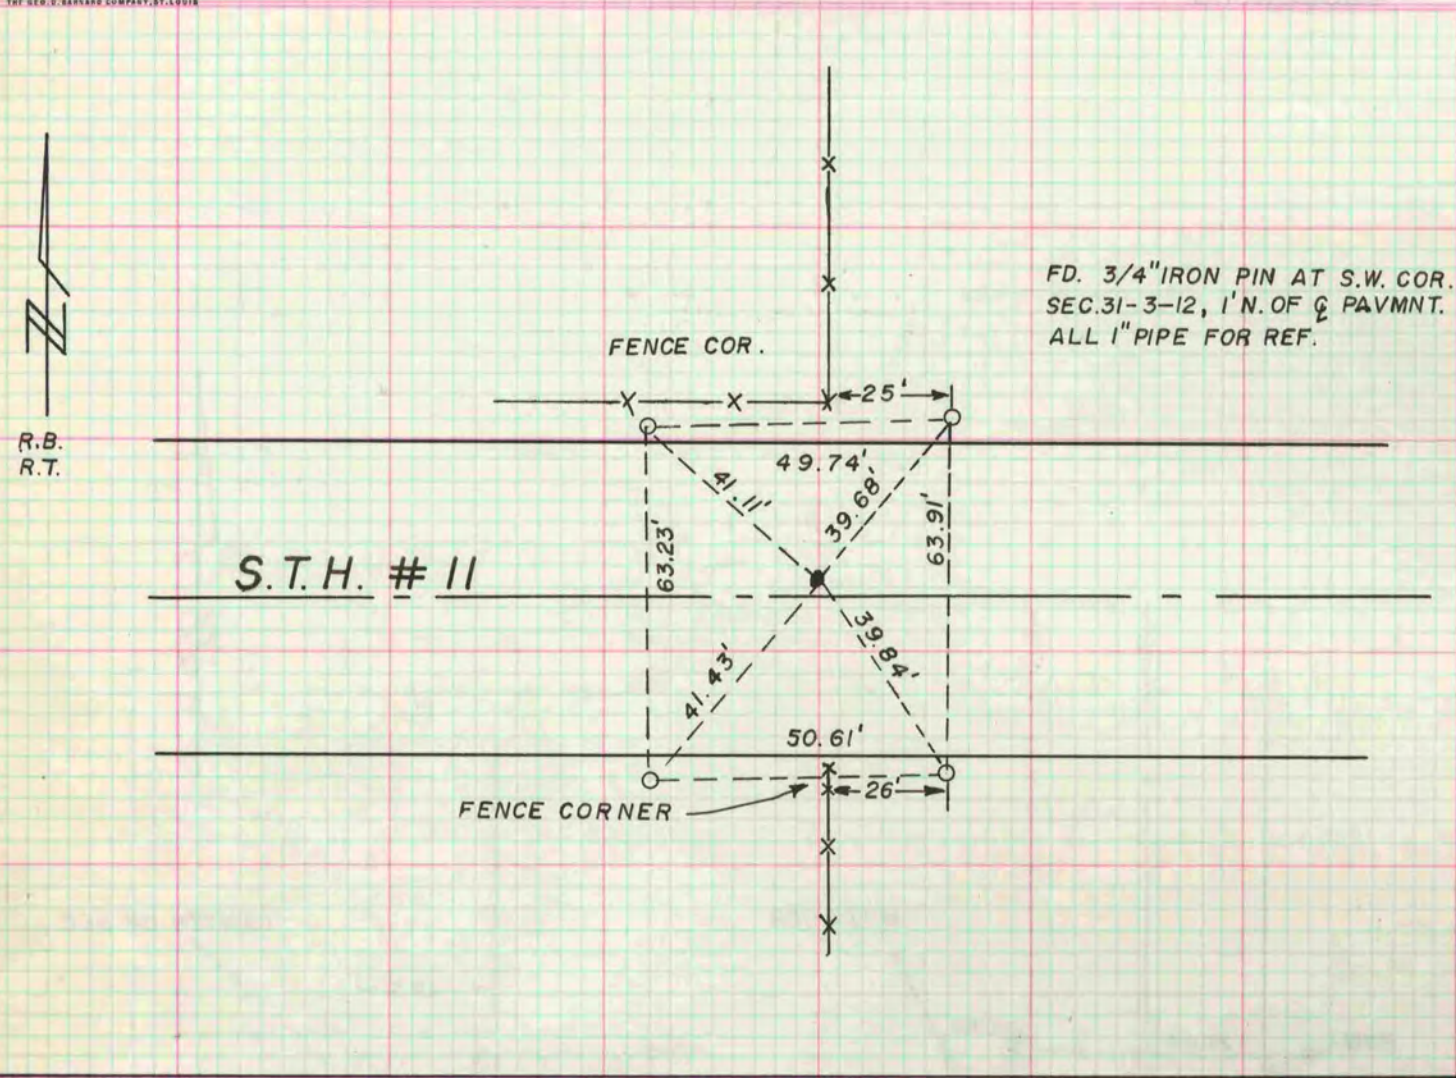

PLAT AND RECORD

COUNTY BUILDING
CITY OF JANESVILLE

Of a Survey on Section 31 T 3N R 12 E. of the 4 P. M. in JANESVILLE Township

Rock County, Wisconsin, made MARCH the 11 1970

I hereby certify that the following is a correct record of said survey as made by me.

MICROFILMED

R.M. Batteman

County Surveyor.

*COPIED FROM BELOIT REC
12/11/75 DAB