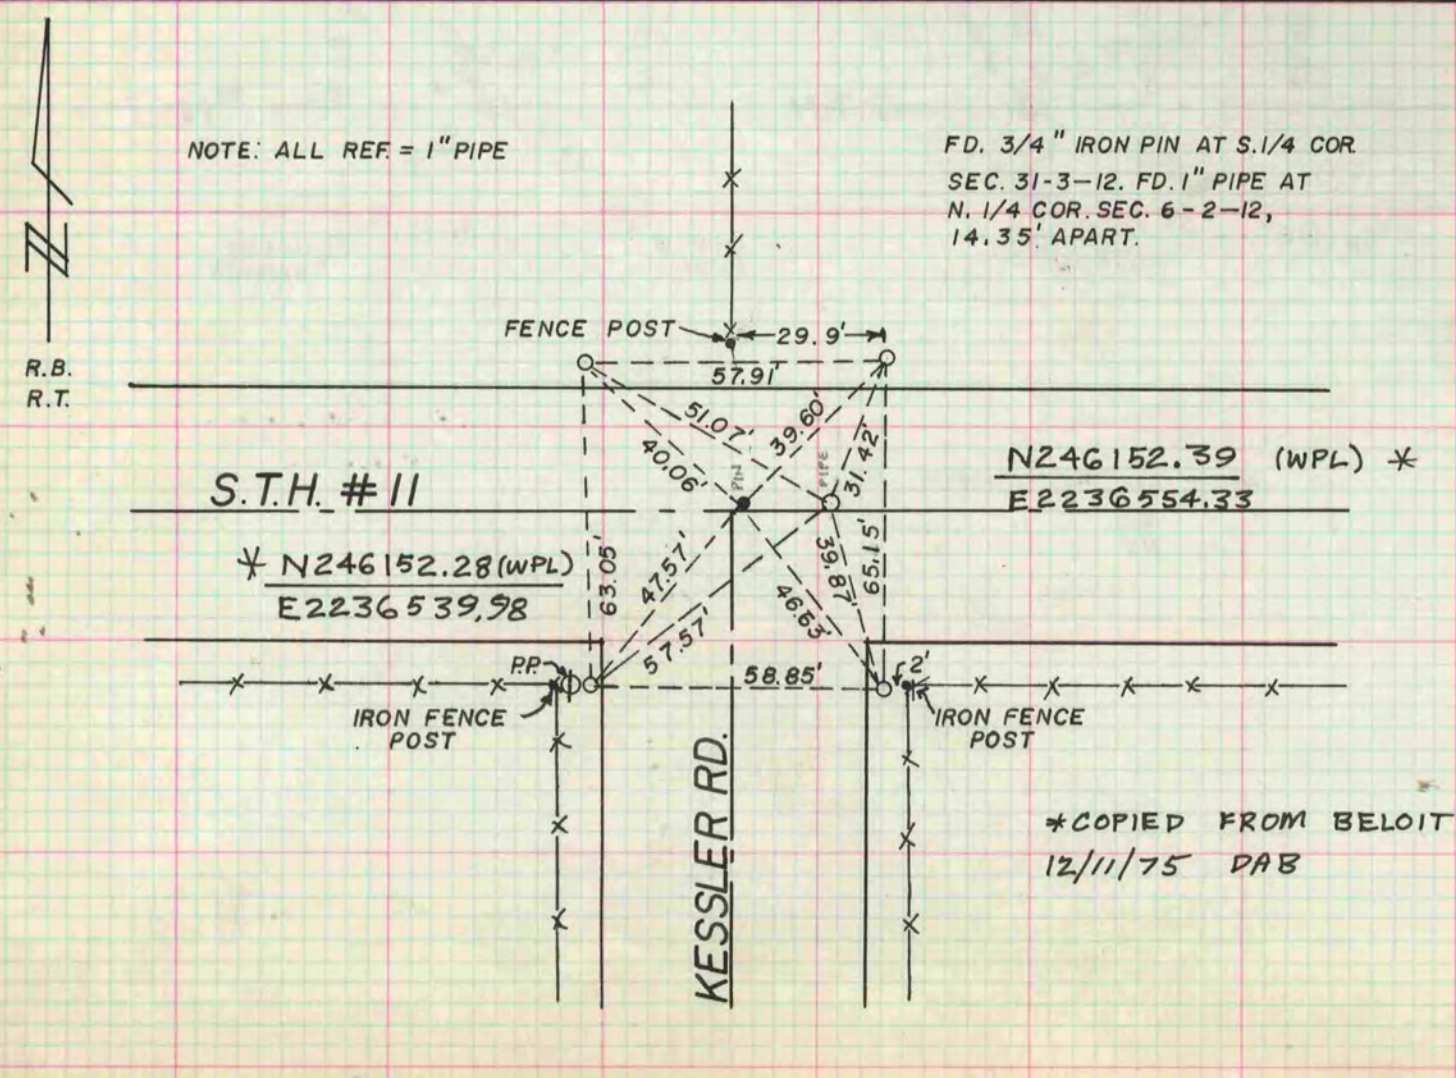

PLAT AND RECORD

COUNTY BUILDING
CITY OF JANESVILLE

Of a Survey on Section 31 T 3N R 12 E. of the 4 P. M. in JANESVILLE Township

Rock County, Wisconsin, made MARCH the 11 1970

I hereby certify that the following is a correct record of said survey as made by me.

MICROFILMED

R.M. Batteman

County Surveyor.

*COPIED FROM BELOIT REC
12/11/75 DAB