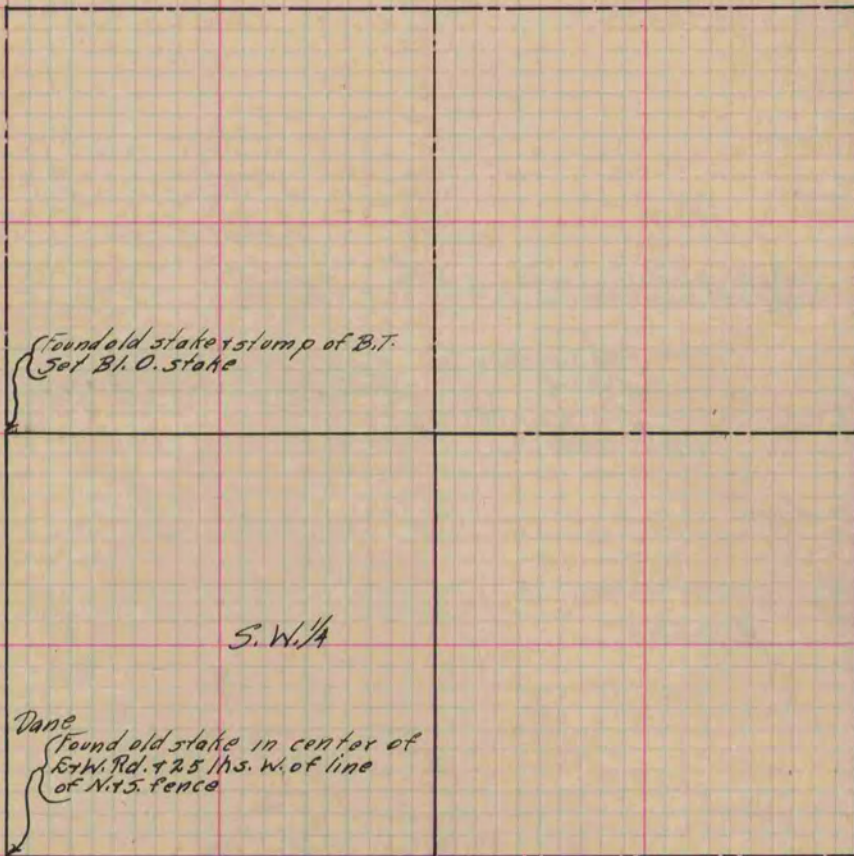

PLAT AND RECORD

MICROFILMED

COUNTY BUILDING
CITY OF JANESVILLE

Of a Survey on Section 26 T 3 R 12 E. of the 4 P. M. in Janesville Township

Rock County, Wisconsin, made May the 12 1872

I hereby certify that the following is a correct record of said survey as made by me.

COUNTY BUILDING
CITY OF JANESVILLE

(Signed) R. H. Lee
R.H.B.

{ Deputy
County Surveyor.

Copied from lower 1/2 of Page 50 Vol. 2 Original County Surveyor's Record.