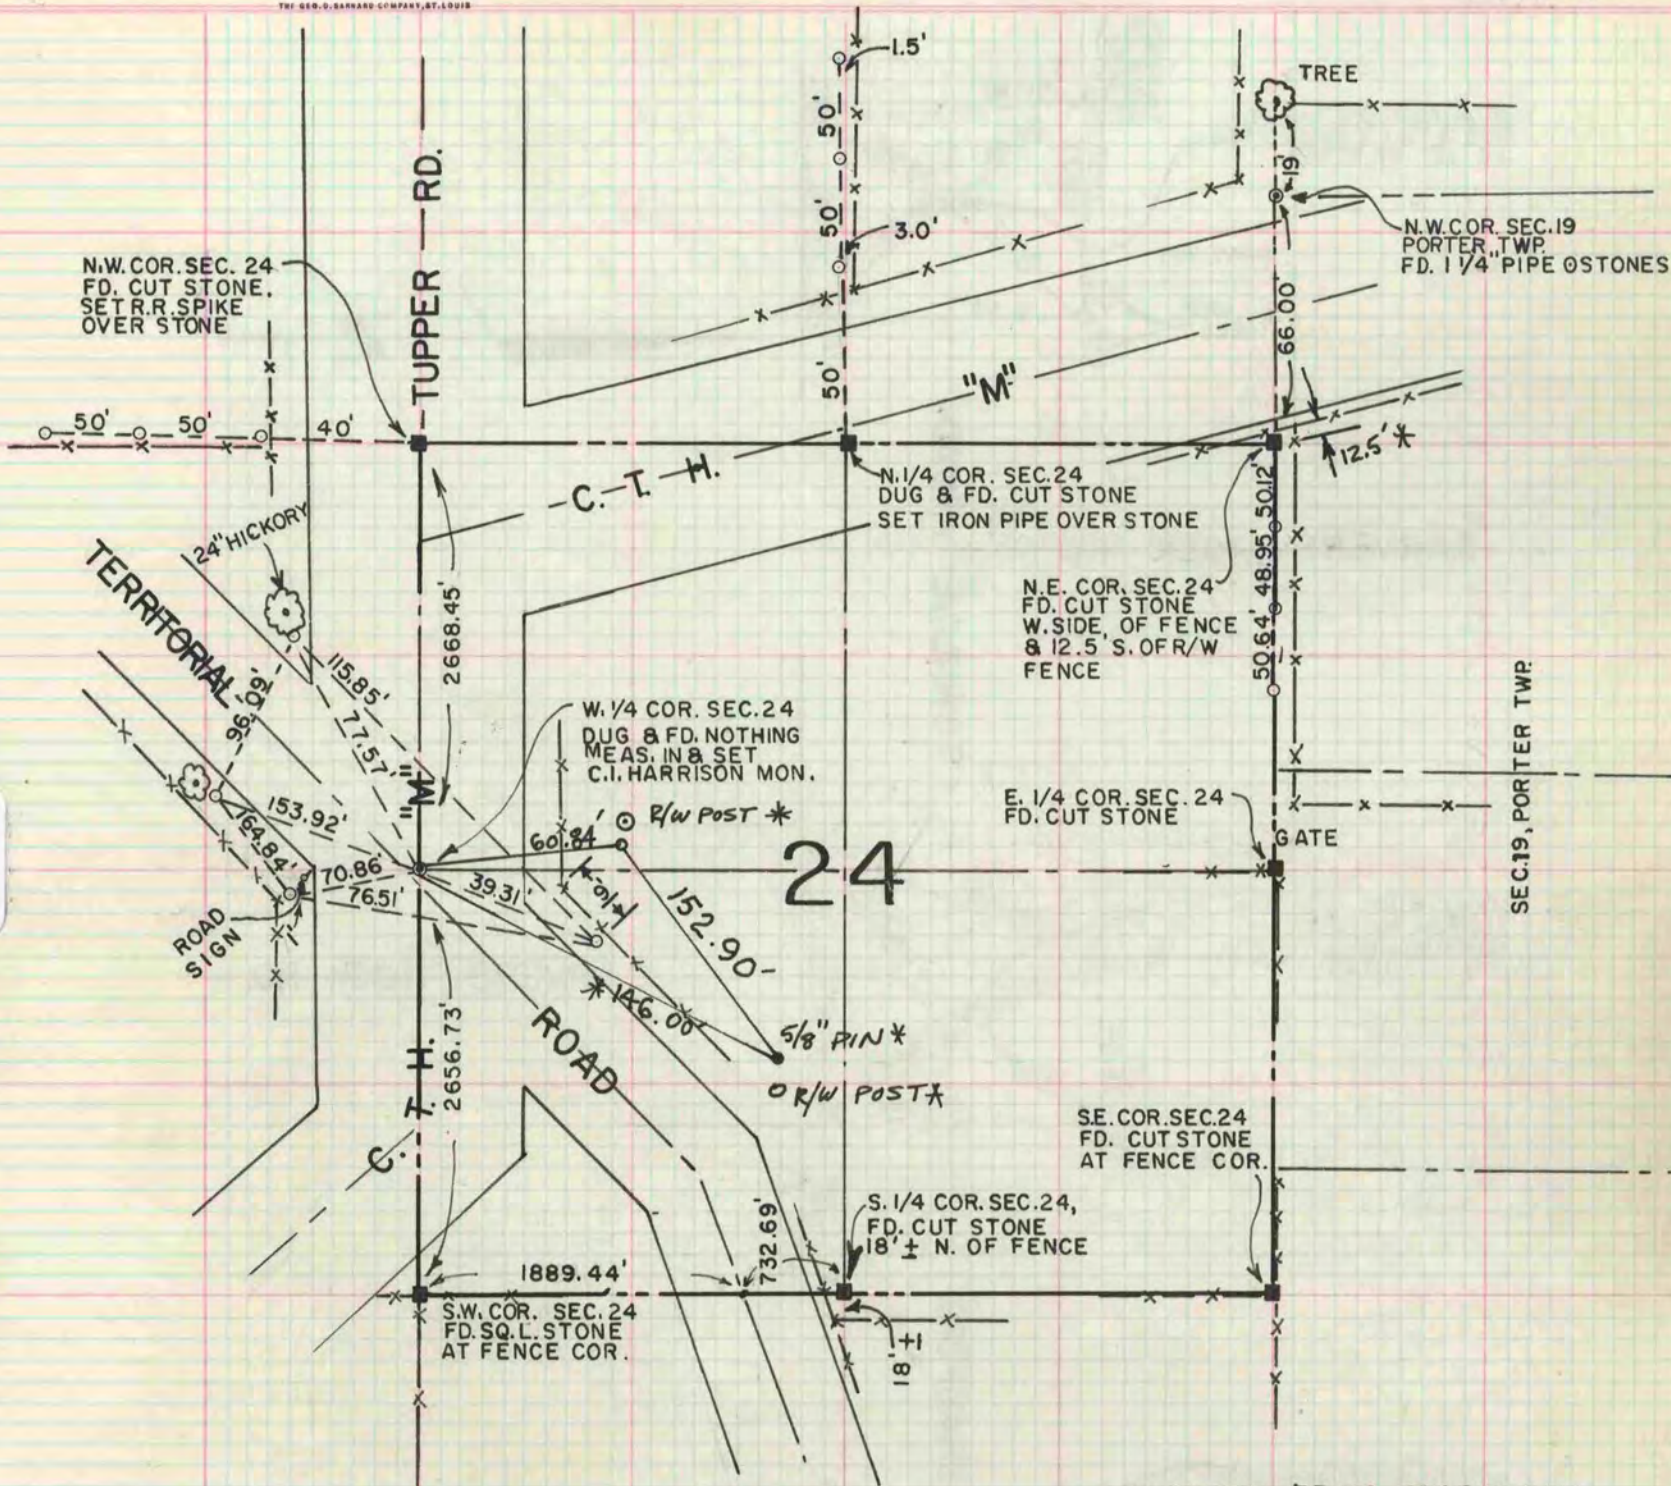

# PLAT AND RECORD

449

V-4

COUNTY BUILDING  
CITY OF JANESVILLE

COUNTY BUILDING  
CITY OF JANESVILLE

Of a Survey on Section 24 T 4N. R 10 E. of the 4 P. M. in UNION Township

Rock County, Wisconsin, made SEPT. the 24 1970

I hereby certify that the following is a correct record of said survey as made by me.

COUNTY BUILDING  
CITY OF JANESVILLE

MICROFILMED

*R.B. Bottorff*

County Surveyor.

\* COPIED FROM BELOIT REC  
12/11/75 DAB.

NOTE: ○ = 1" x 24" IRON PIPES

SEPT. 24, 1970  
H.J.L.  
J.M.S.  
R.B.  
R.T.  
G.B.