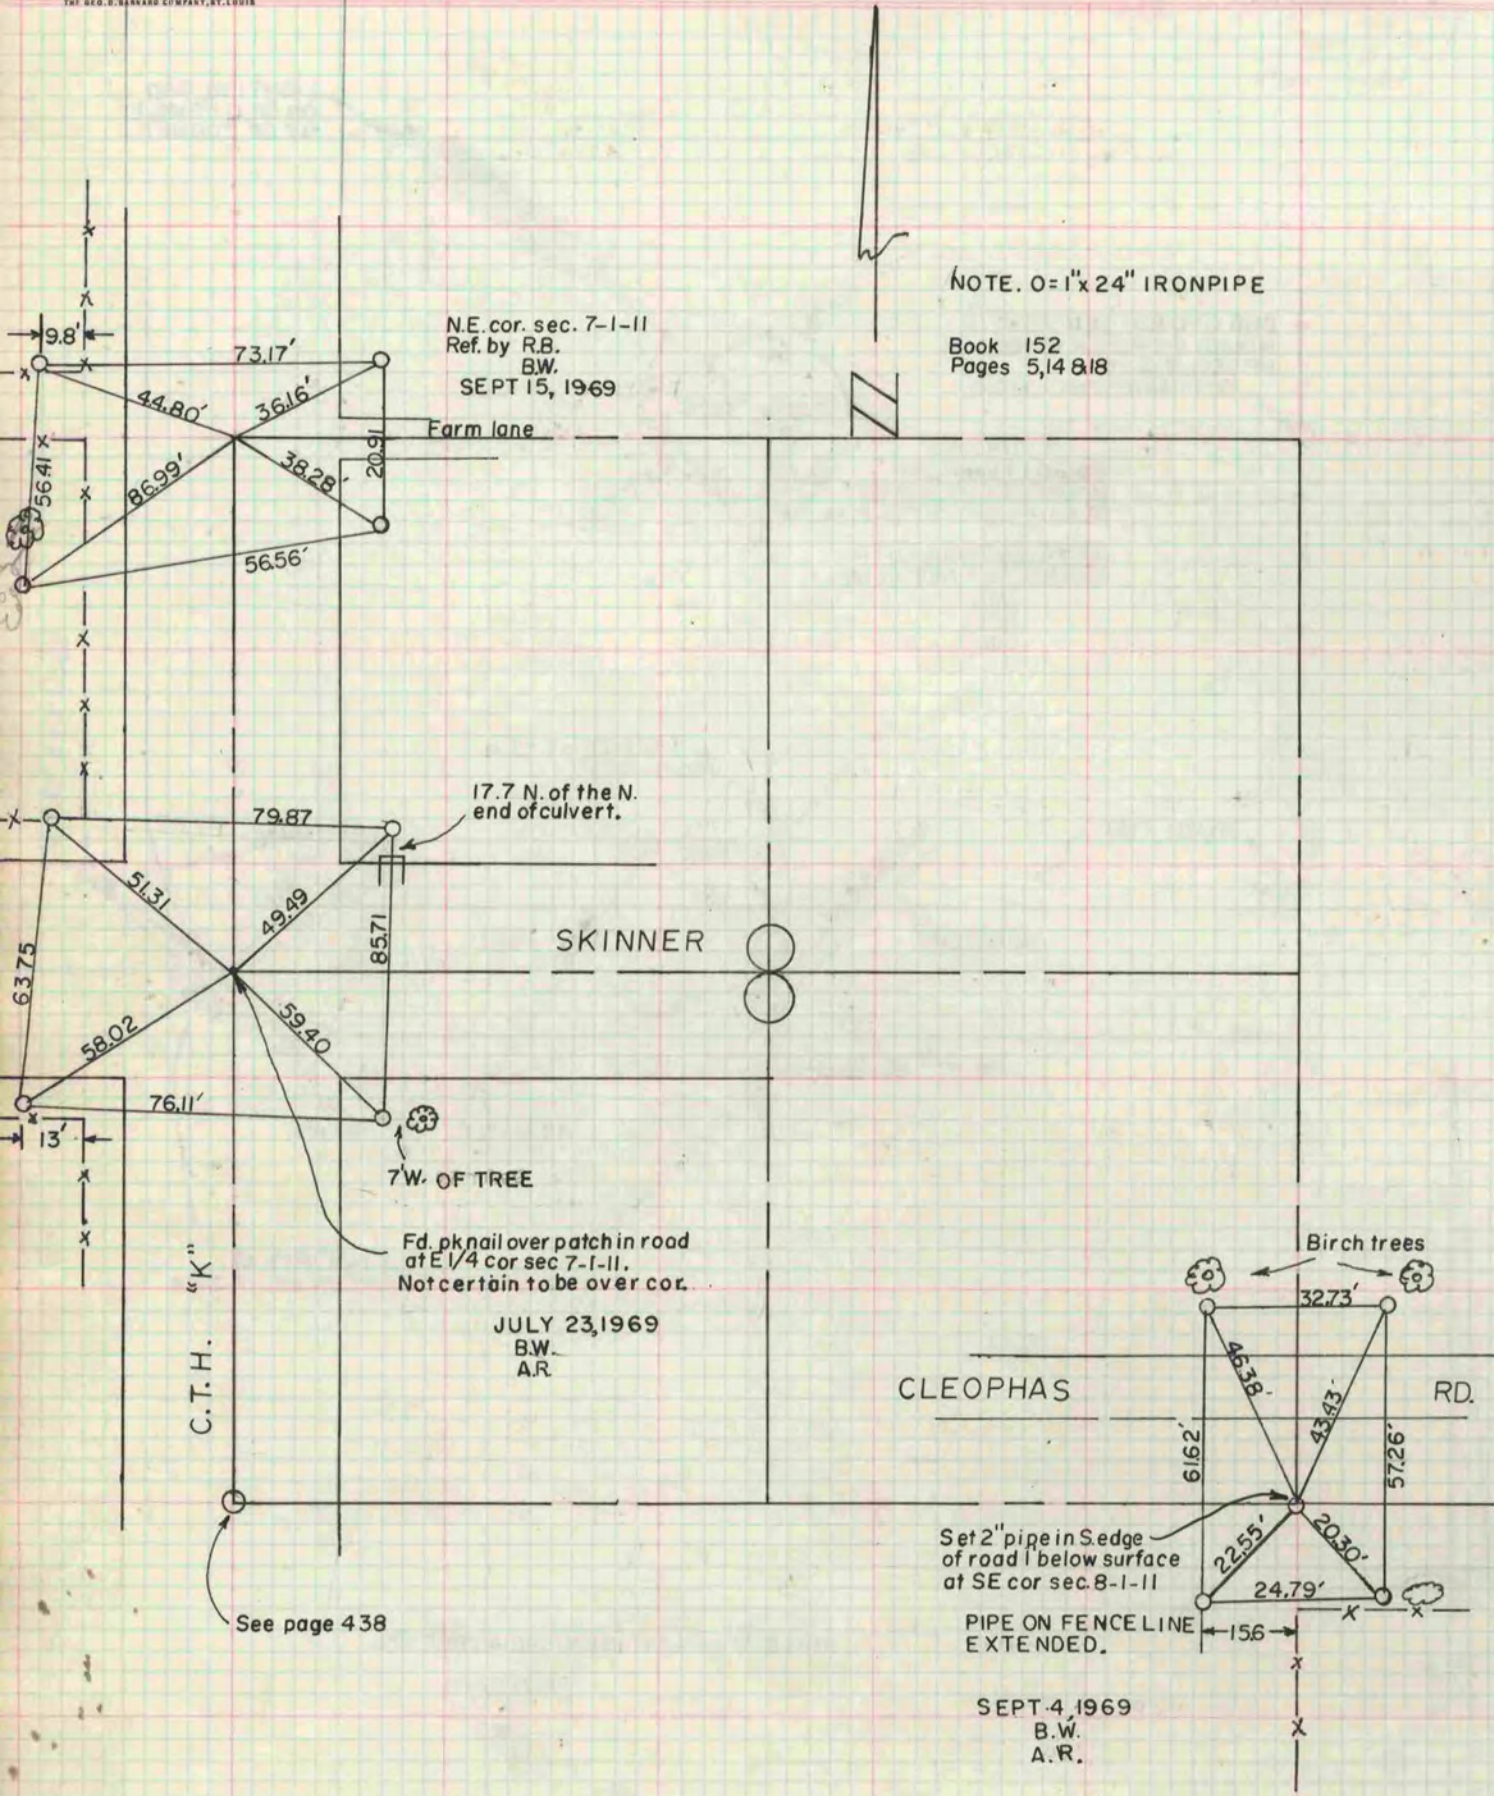

PLAT AND RECORD

CITY OF JANESVILLE
COUNTY BUILDING

COUNTY BUILDING
CITY OF JANESVILLE

Of a Survey on Section 8 T 1 R 11 E. of the 4 P. M. in NEWARK Township

Rock County, Wisconsin, made OCTOBER the 30 1970

I hereby certify that the following is a correct record of said survey as made by me.

MICROFILMED

Robert Frank

County Surveyor.

NOTE. 0=1"x24" IRON PIPE

Book 152
Pages 5,14 & 18