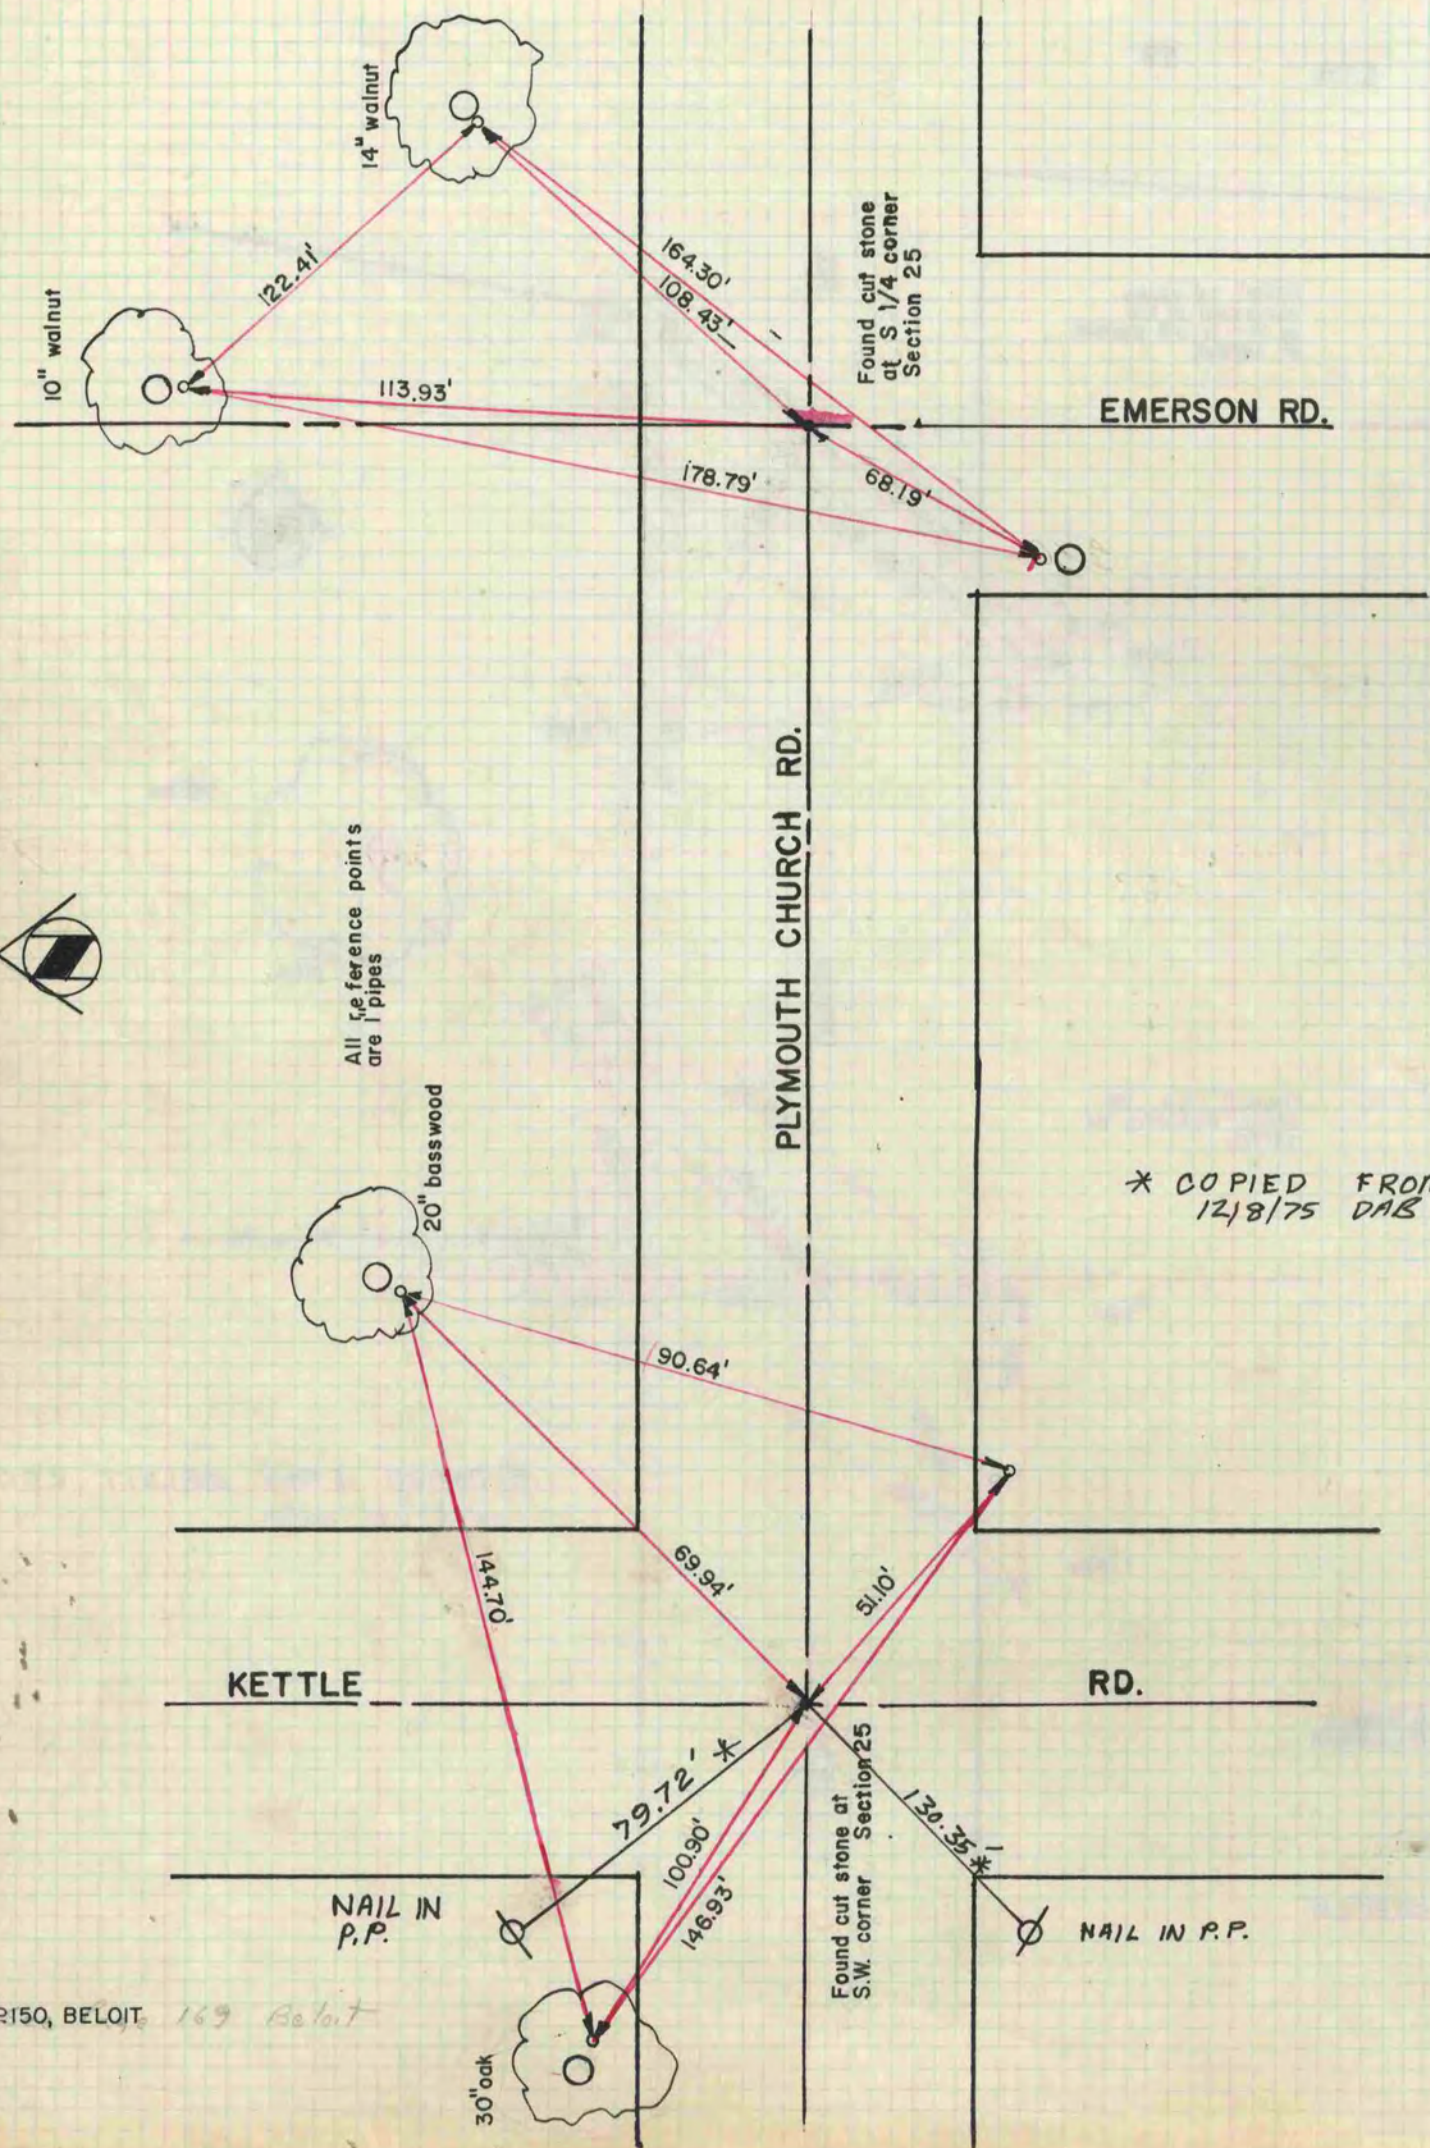

# PLAT AND RECORD

COUNTY BUILDING  
CITY OF JANESVILLE

REC 12/8/75 DAB

Of a Survey on Section 25 T 2 R 11 E. of the 4 P. M. in PLYMOUTH Township

Rock County, Wisconsin, made JULY the 25 19 62

I hereby certify that the following is a correct record of said survey as made by me.

*R. W. Atkinson*

County Surveyor.

**MICROFILMED**

THE GEO. D. BARNARD COMPANY, ST. LOUIS

R150, BELOIT, 169 Beloit