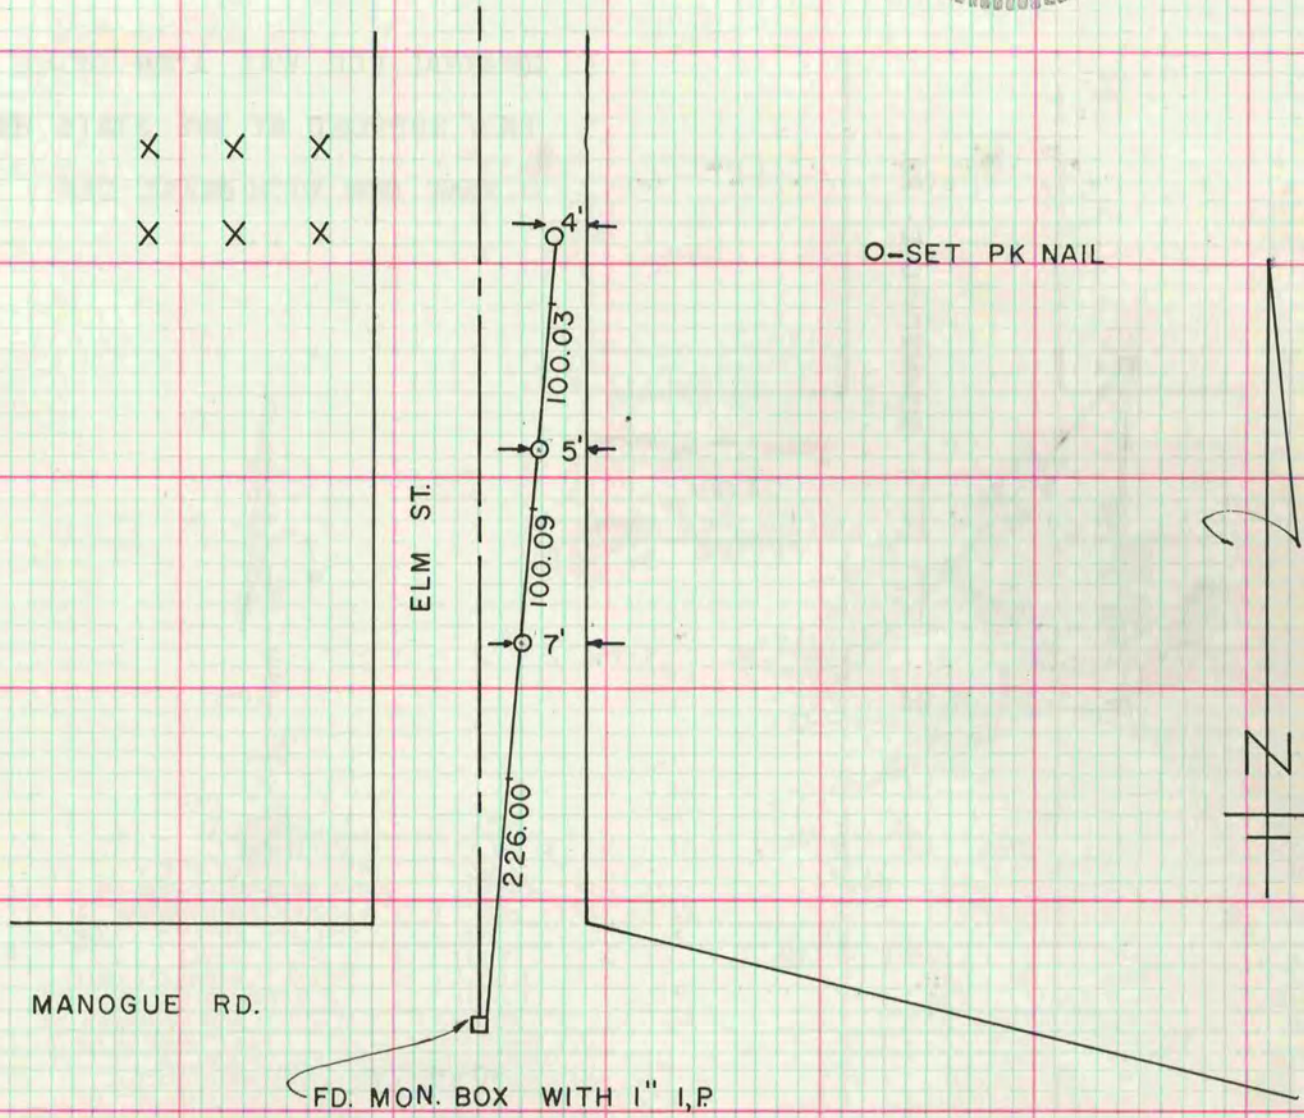

# PLAT AND RECORD

VOL. 5

339

COUNTY BUILDING  
CITY OF JANESVILLE

Of a Survey on Section 28 T. 4 R. 13 E. of the 4 P. M. in MILTON Township

Rock County, Wisconsin, made SEPTEMBER the 30 1977

I hereby certify that the following is a correct record of said survey as made by me.

COUNTY BUILDING  
CITY OF JANESVILLE

County Surveyor.

S 1/4 COR. SEC. 28 T. 4 R. 13 E.

MICROFILMED