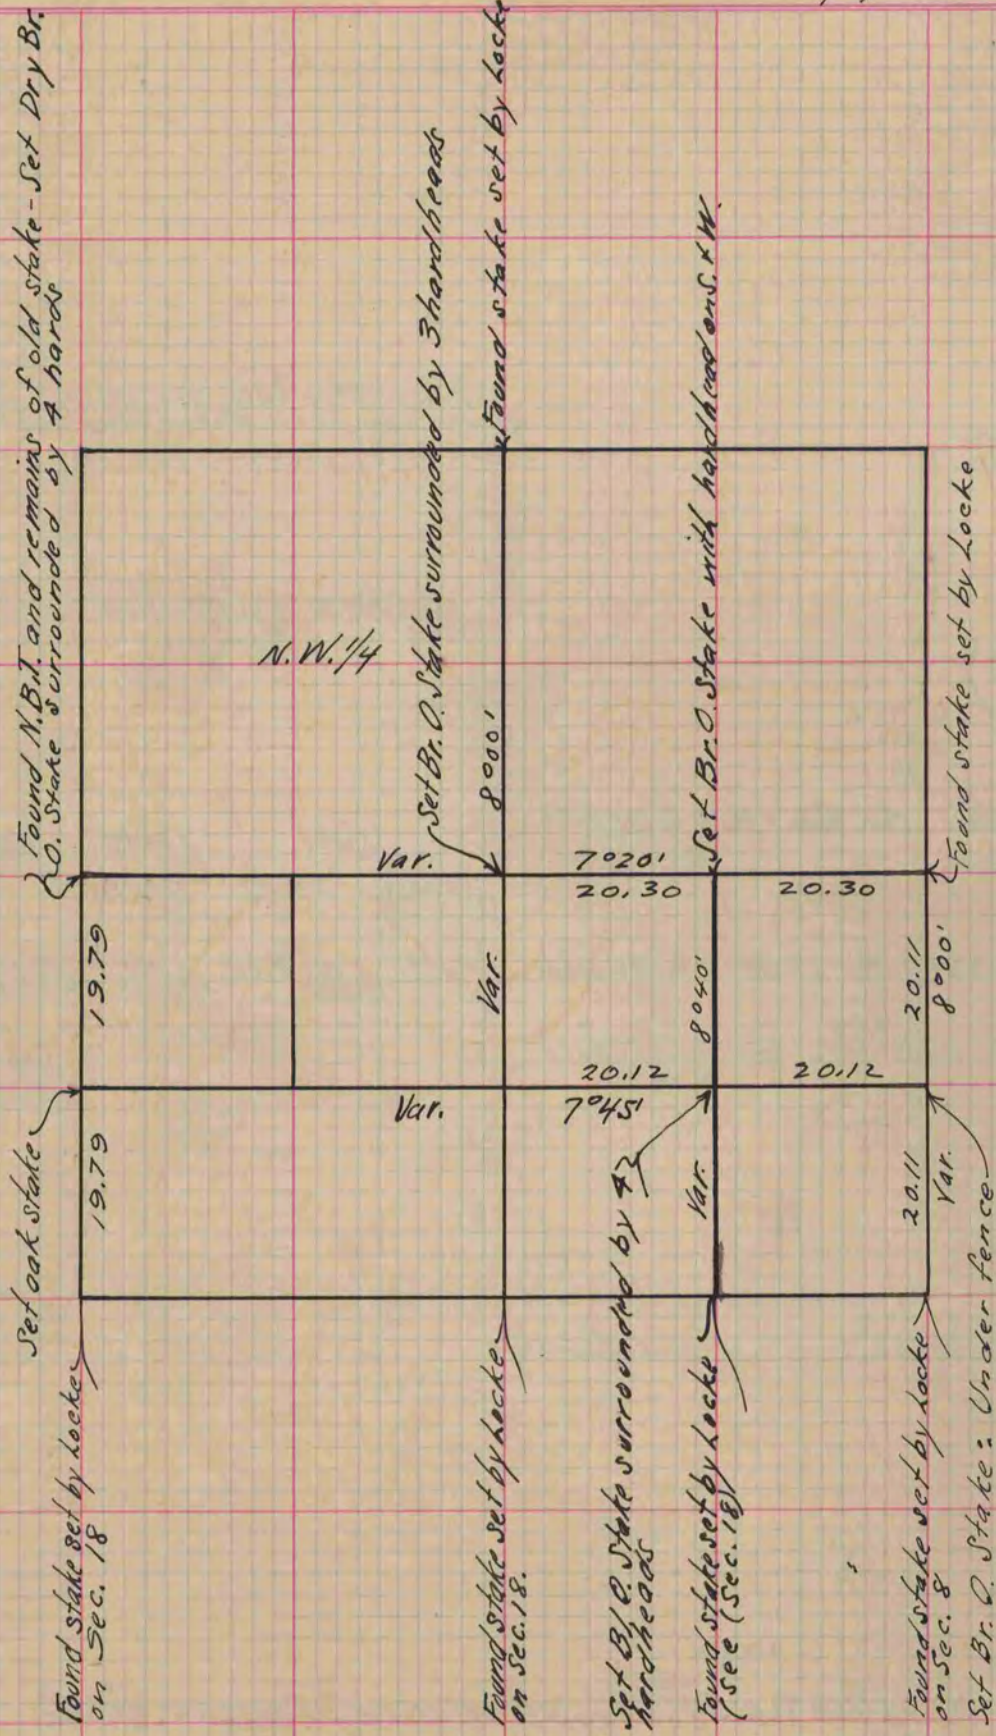

# PLAT AND RECORD

COUNTY BUILDING  
CITY OF JANESVILLE

**MICROFILMED**

Of a Survey on Section 7 T 2 R 10 E. of the 4 P. M. in Spring Valley Township  
Rock County, Wisconsin, made November the 20th + 21st 1868

I hereby certify that the following is a correct record of said survey as made by me.

COUNTY BUILDING  
CITY OF JANESVILLE

(Signed) R. K. Lee  
R.H.B. Deputy County Surveyor.

Copied from Page 275 Vol. 1. Original County Surveyors Record