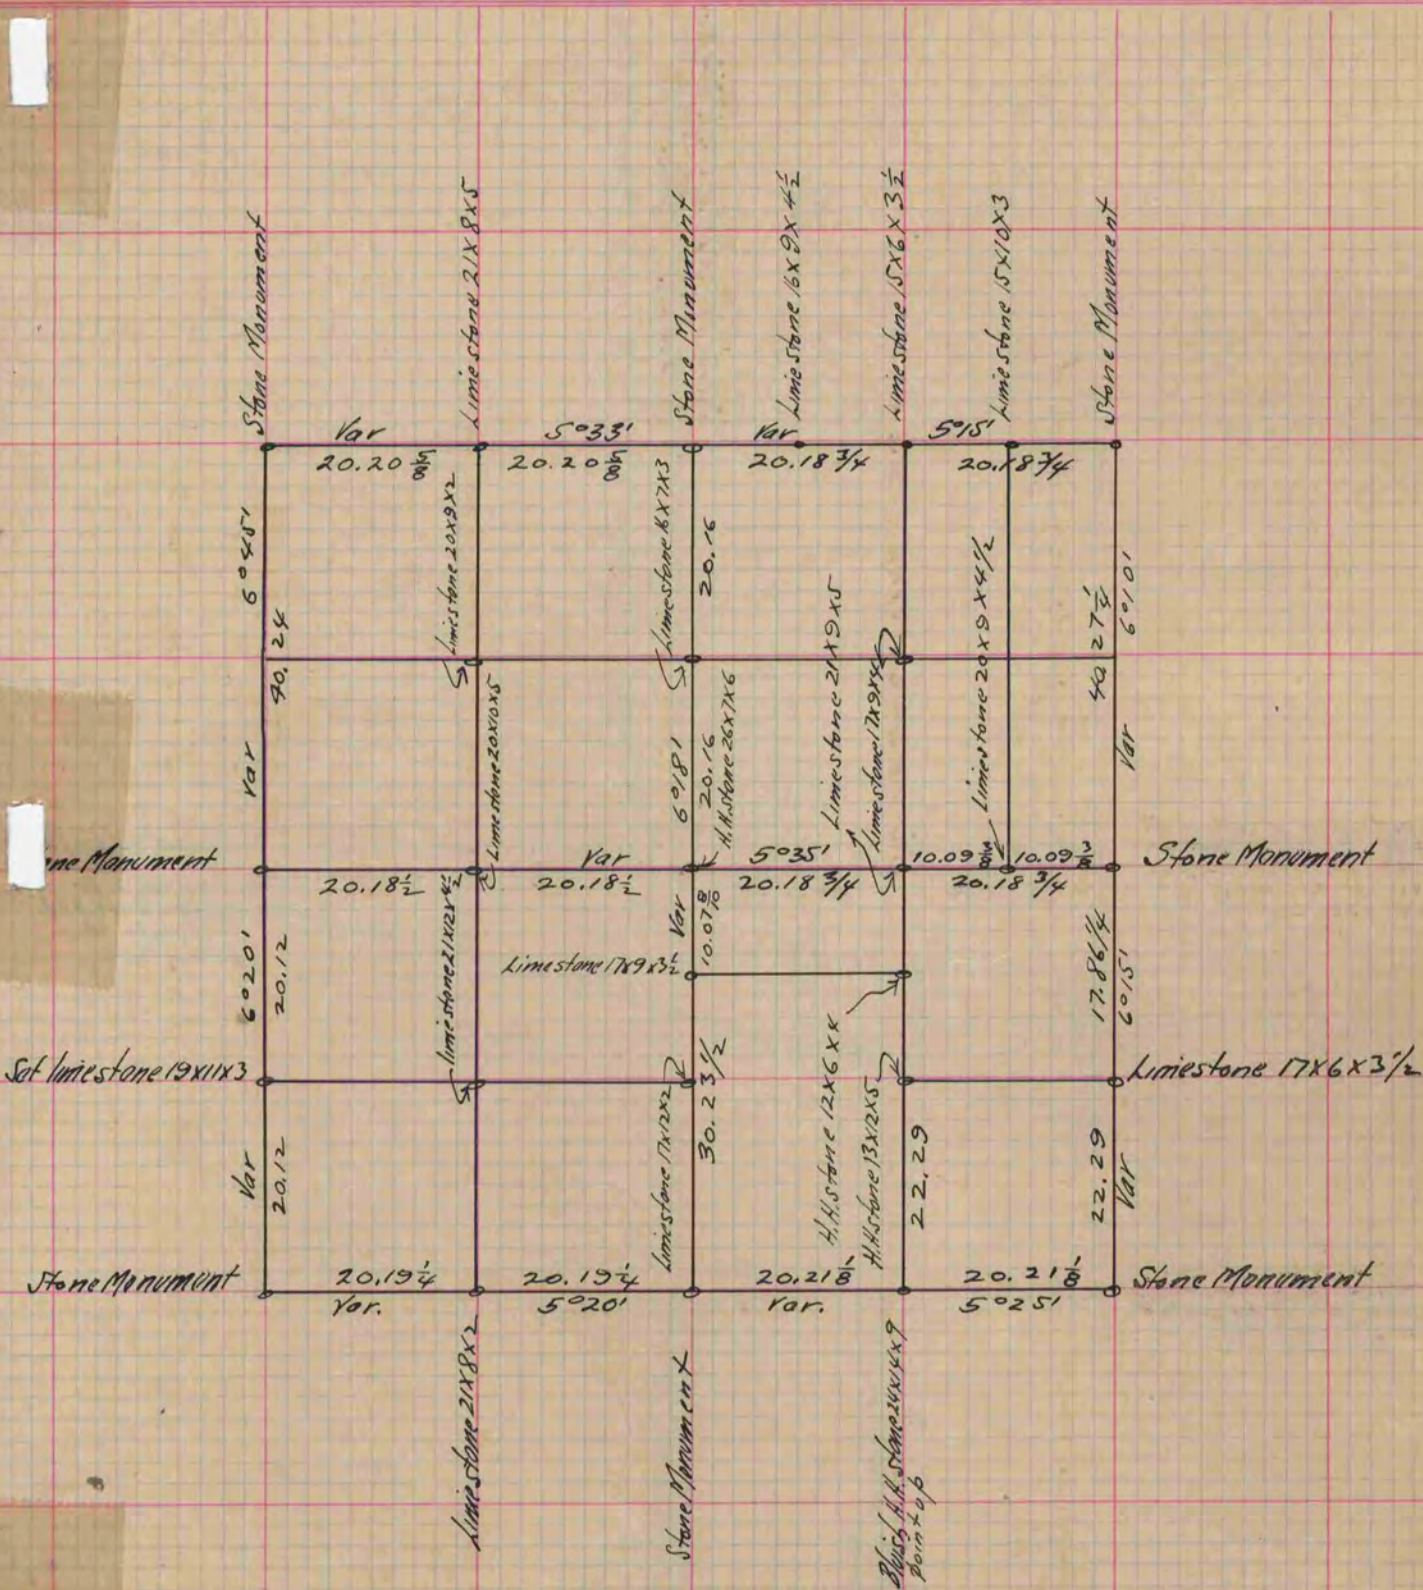

MICROFILMED

PLAT AND RECORD

75
v-2

COUNTY BUILDING
CITY OF JANESVILLE

Of a Survey on Section 33 T 2 R 11 E. of the 4 P. M. in Plymouth Township

Rock County, Wisconsin, made October the 9-10 1871

I hereby certify that the following is a correct record of said survey as made by me.

(Signed) Edward Ruger
R.H.B. County Surveyor.

Copied from Page 45 Vol. 2 Original County Surveyors Record