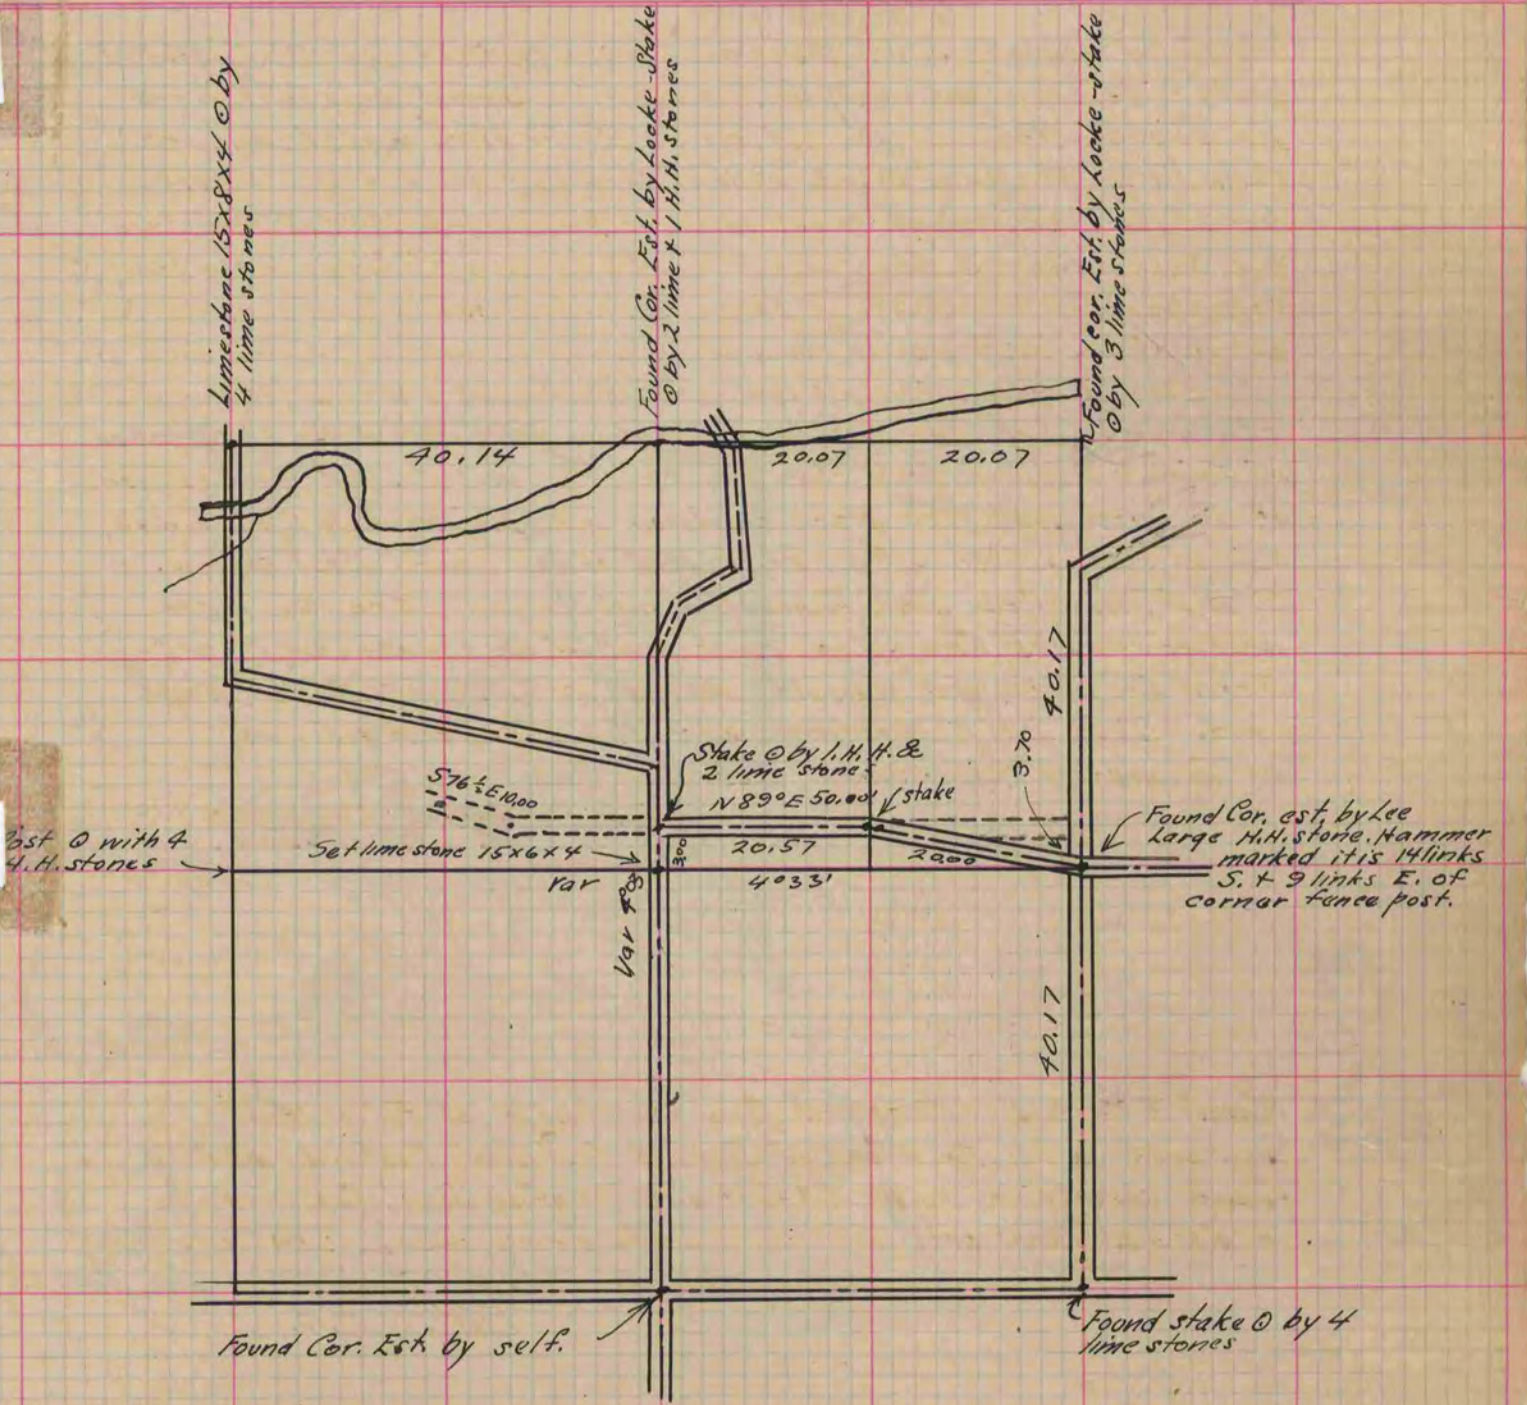

MICROFILMED

PLAT AND RECORD

125
V-2

COUNTY BUILDING 1
CITY OF JANESVILLE

Of a Survey on Section 32 T 2 R 14 E. of the 4 P. M. in Bradford Township

Rock County, Wisconsin, made February the 4th 1874

I hereby certify that the following is a correct record of said survey as made by me.

(Signed) Edward Ruger
R. H. B. County Surveyor.

Copied from Page 83 Volume 2 Original County Surveyors Record