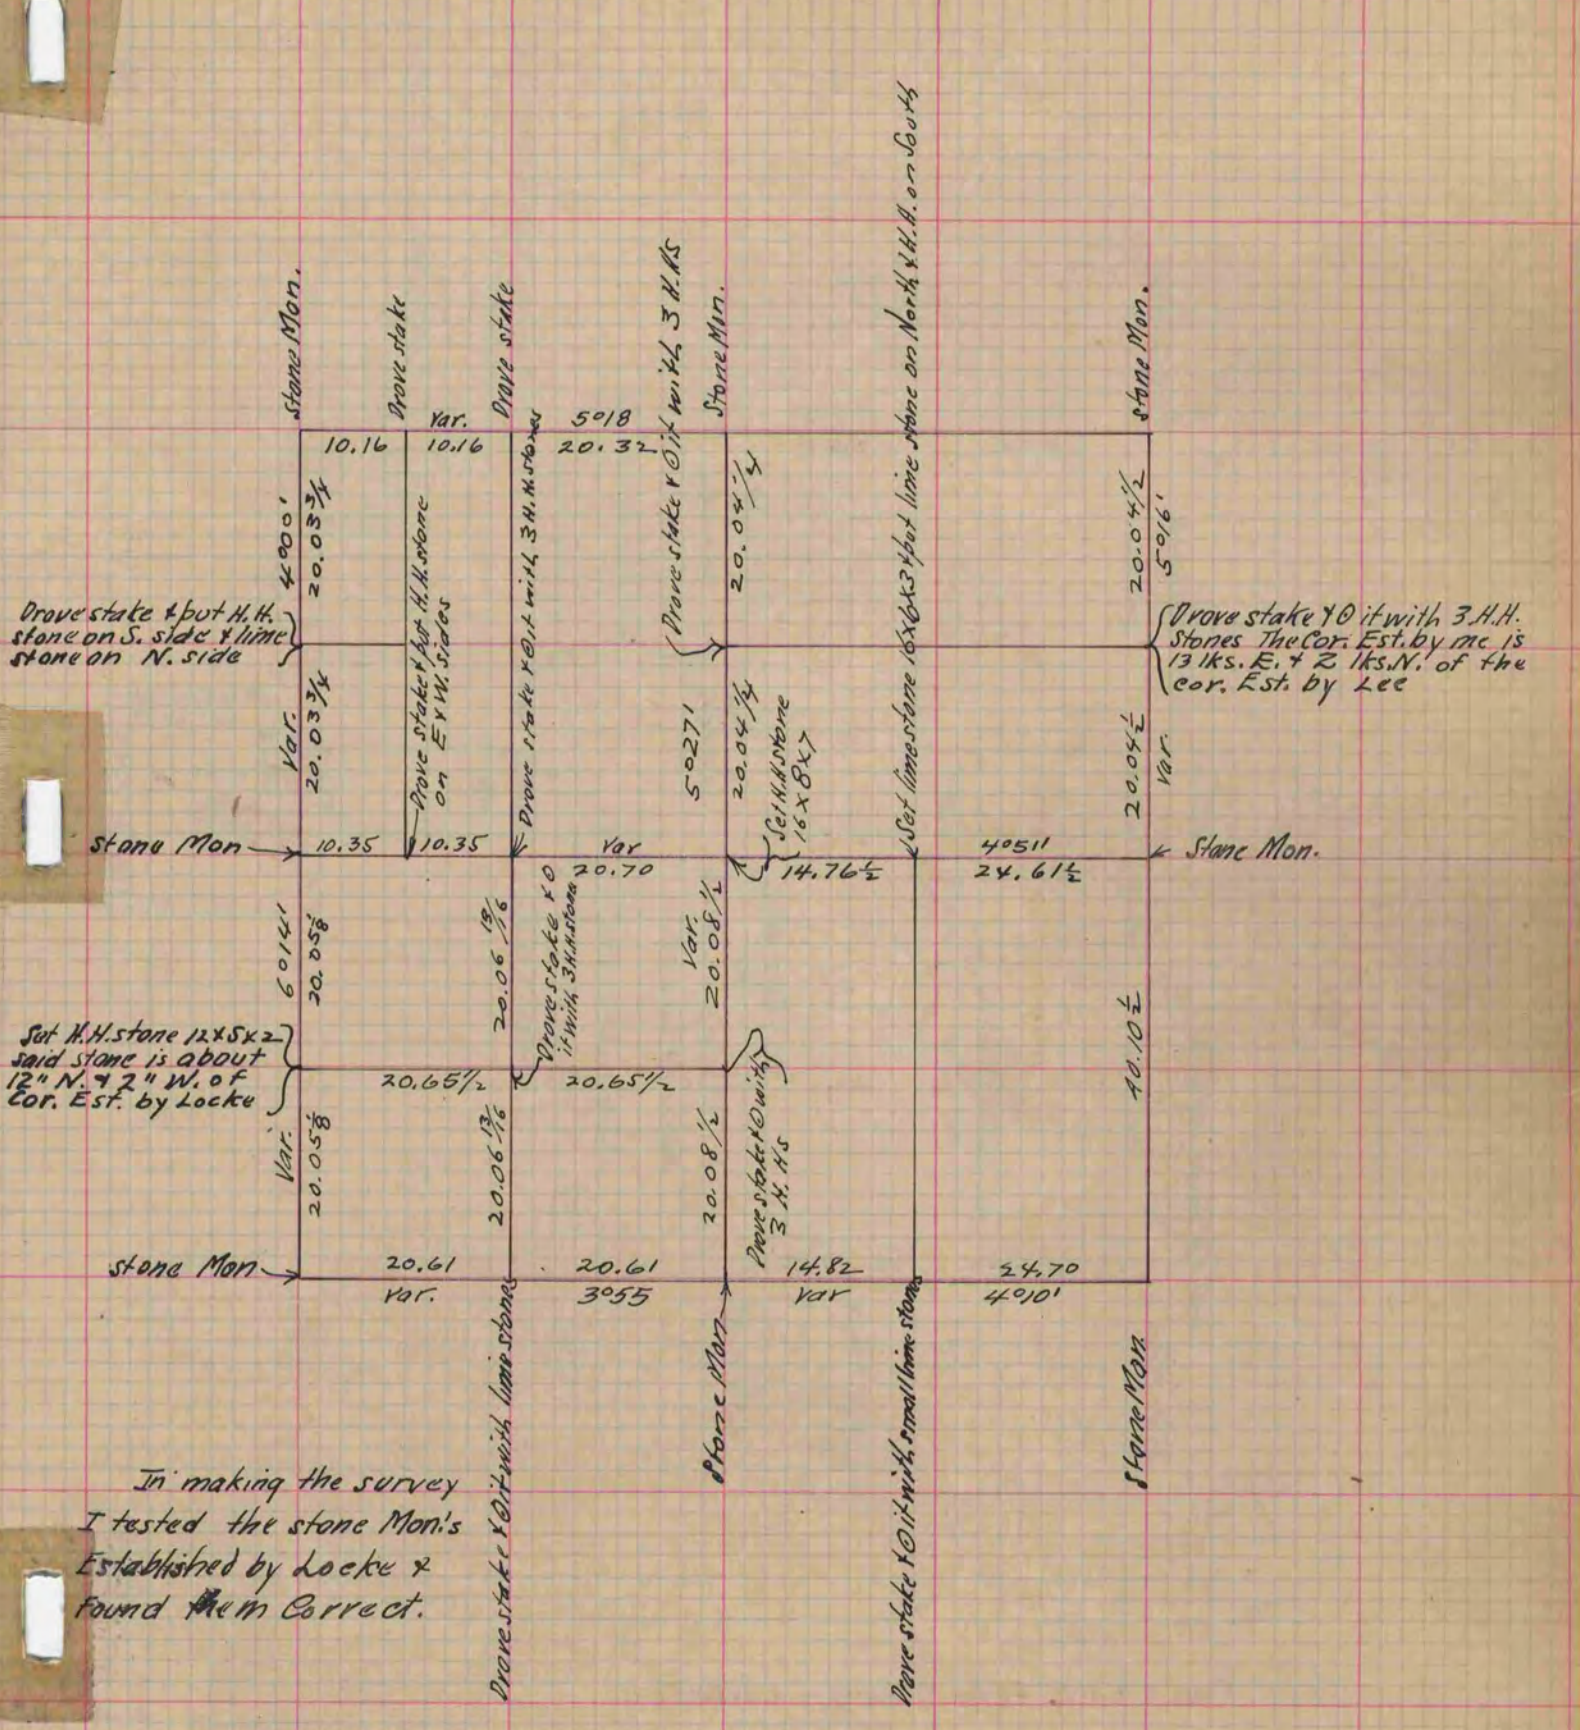

MICROFILMED

PLAT AND RECORD

COUNTY BUILDING
CITY OF JANESVILLE

Of a Survey on Section 12 T 2 R 11 E. of the 4 P. M. in Plymouth Township
Rock County, Wisconsin, made February the 25 & 26 1876

I hereby certify that the following is a correct record of said survey as made by me.

(Signed) Edward Ruger
R. H. B. County Surveyor.

Copied from P. 159 Vol. 2 County Surveyors Record