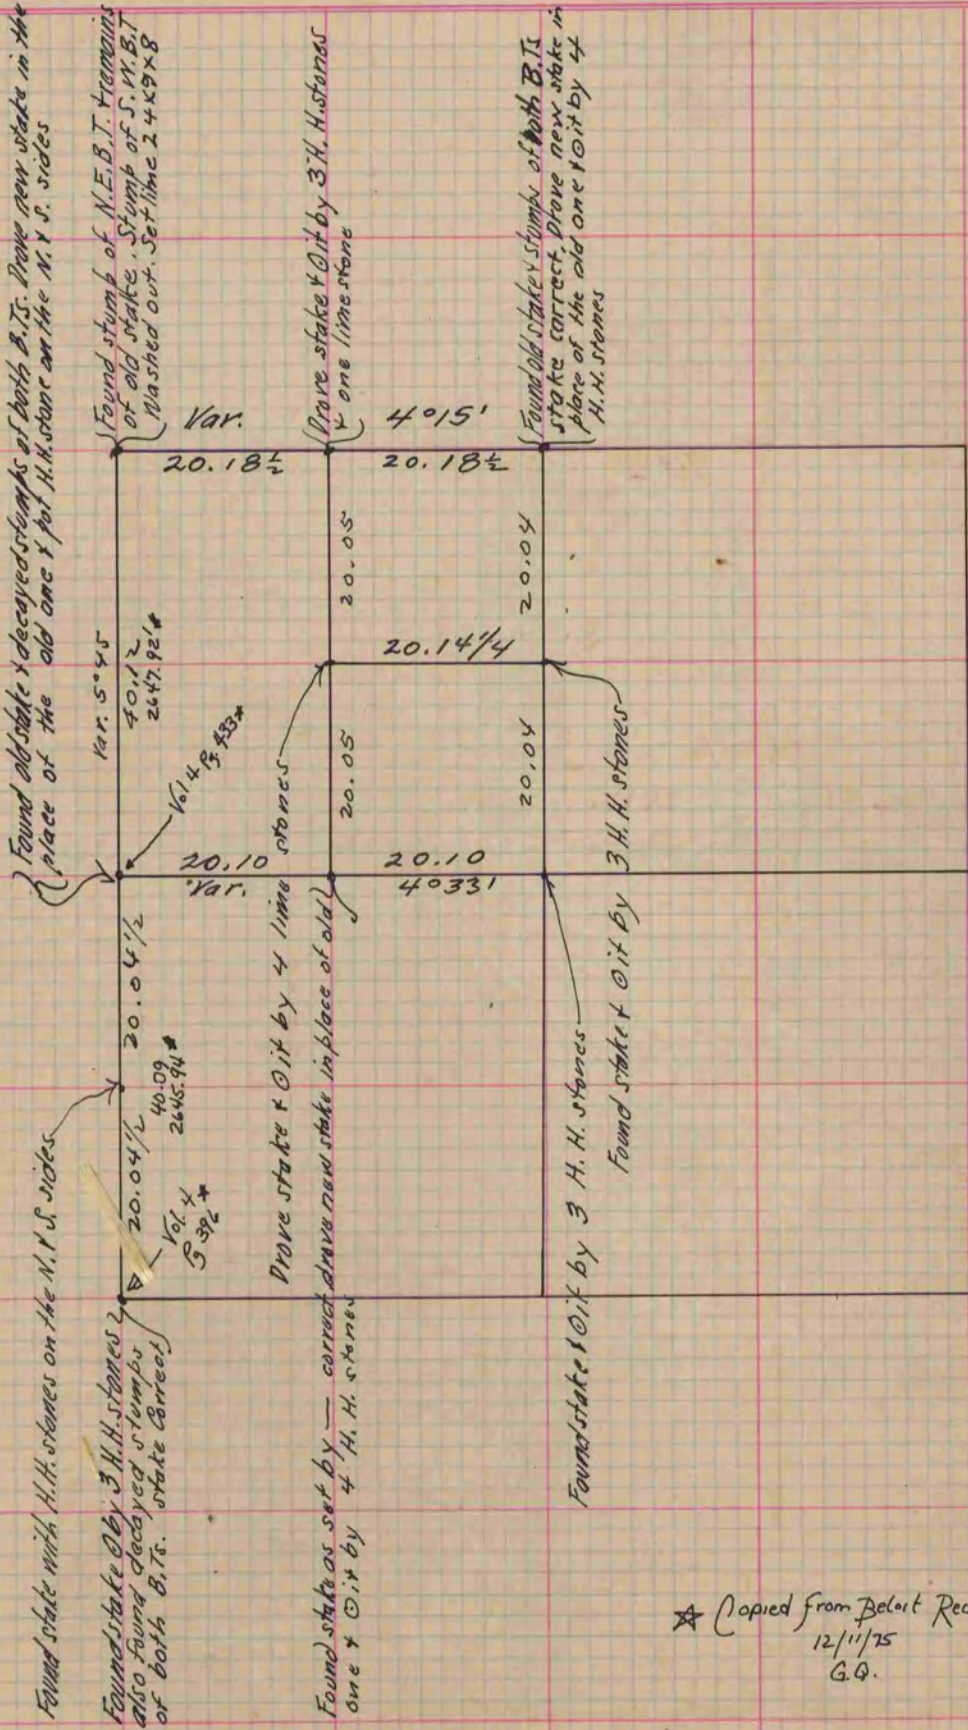

PLAT AND RECORD

COUNTY BUILDING
CITY OF JANESVILLE

MICROFILMED

Of a Survey on Section 24 T 1 R 13 E. of the 4 P. M. in Turtle Township

Rock County, Wisconsin, made August the 29 + 30 1876

I hereby certify that the following is a correct record of said survey as made by me.

(Signed) Edward Ruger
R.H.B. County Surveyor.

★ Copied from Deloit Records
12/11/75
G.Q.

Copied from page 169 Vol. 2. County Surveyor's Record.