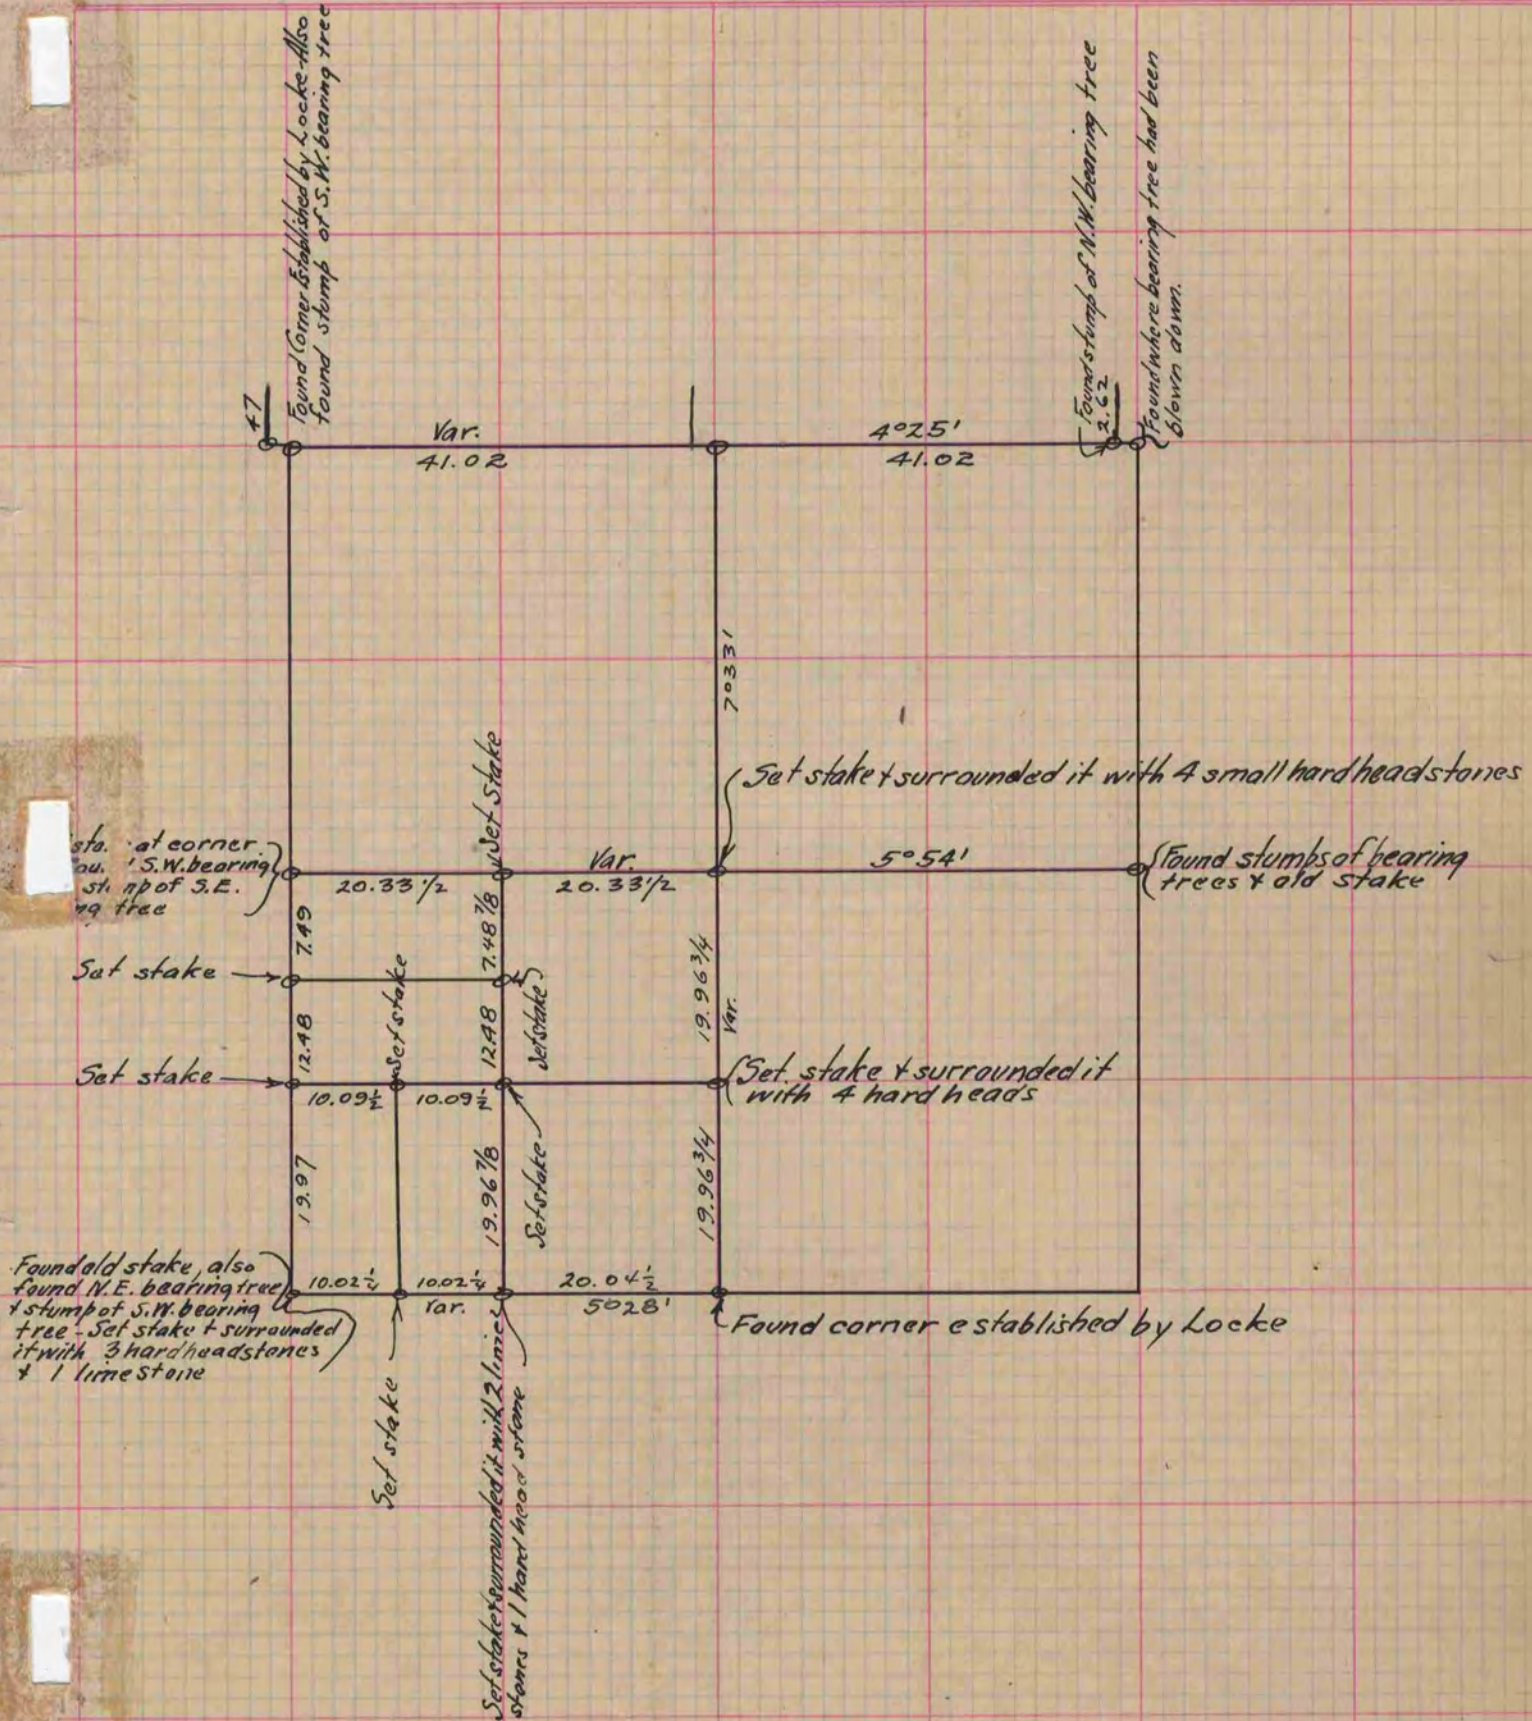

MICROFILMED

PLAT AND RECORD

51  
V-2

COUNTY BUILDING  
CITY OF JANESVILLE

Of a Survey on Section 3 T 3 R 14 E. of the 4 P. M. in Johnstown Township

Rock County, Wisconsin, made December the 26 + 27 1870

I hereby certify that the following is a correct record of said survey as made by me.

COUNTY BUILDING  
CITY OF JANESVILLE

(Signed) Edward Ruger { Deputy  
R.H.B. County Surveyor.

Copied from Page 33 Vol. 2 Original County Surveyors Record