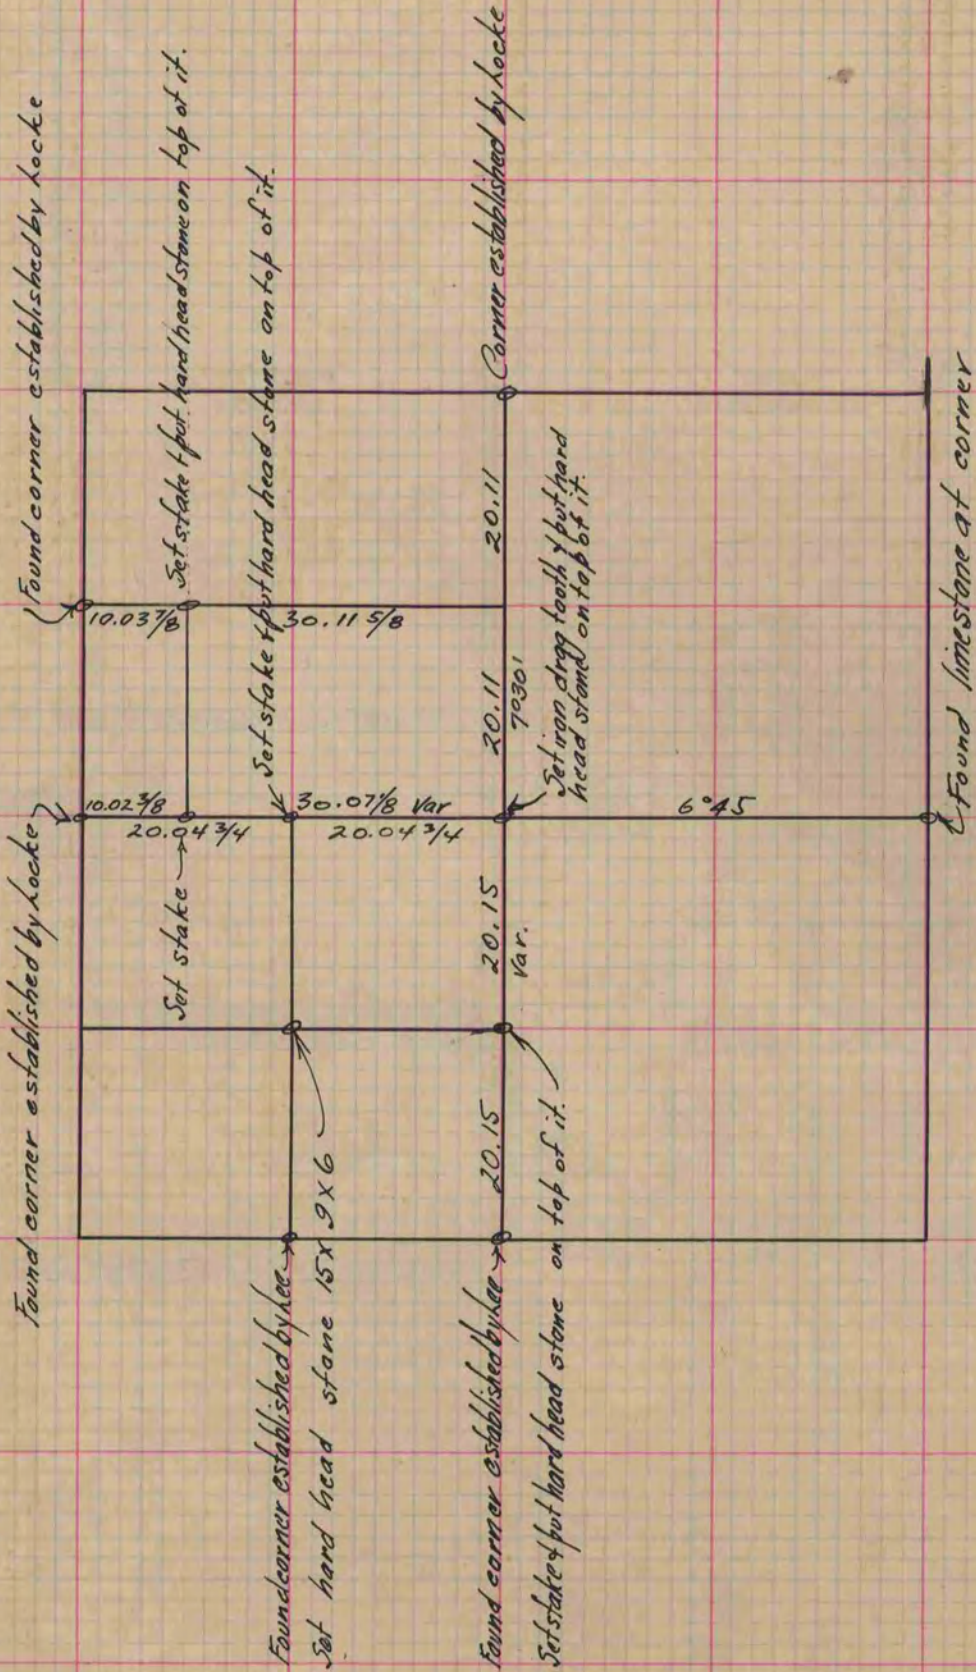

# PLAT AND RECORD

**MICROFILMED**

Of a Survey on Section 15 T 3 R 10 E. of the 4 P. M. in Magnolia Township  
Rock County, Wisconsin, made January the 12 & 13 1871

I hereby certify that the following is a correct record of said survey as made by me.

COUNTY BUILDING  
CITY OF JANESVILLE

(Signed) Edward Ruger  
R.H.B.

County Surveyor

Copied from lower part of page 33 Vol. 12. Original County Surveyors Record