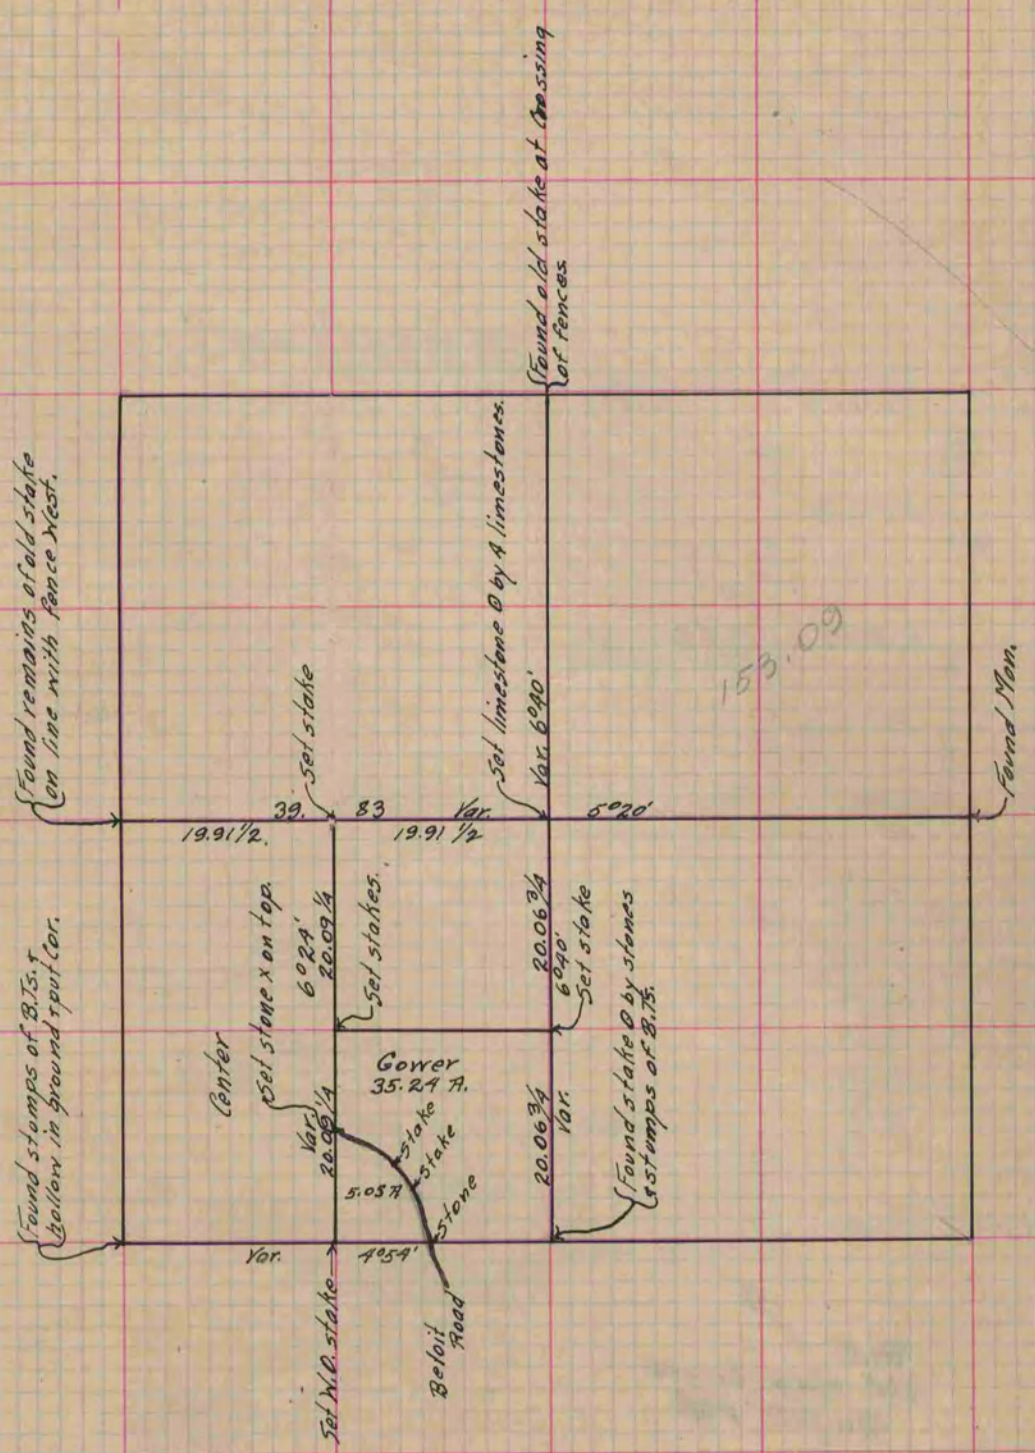

PLAT AND RECORD

MICROFILMED

COUNTY BUILDING
CITY OF JANESVILLE

Of a Survey on Section 25 T 2 R 12 E. of the 4 P. M. in Rock Township

Rock County, Wisconsin, made May the 13th, 14th, & 18th 1873

I hereby certify that the following is a correct record of said survey as made by me.

(Signed) R. K. Lee
R. H. B.

Dep.
County Surveyor.

Copied from Page 57 Vol. 2 Original County Surveyor's Record.