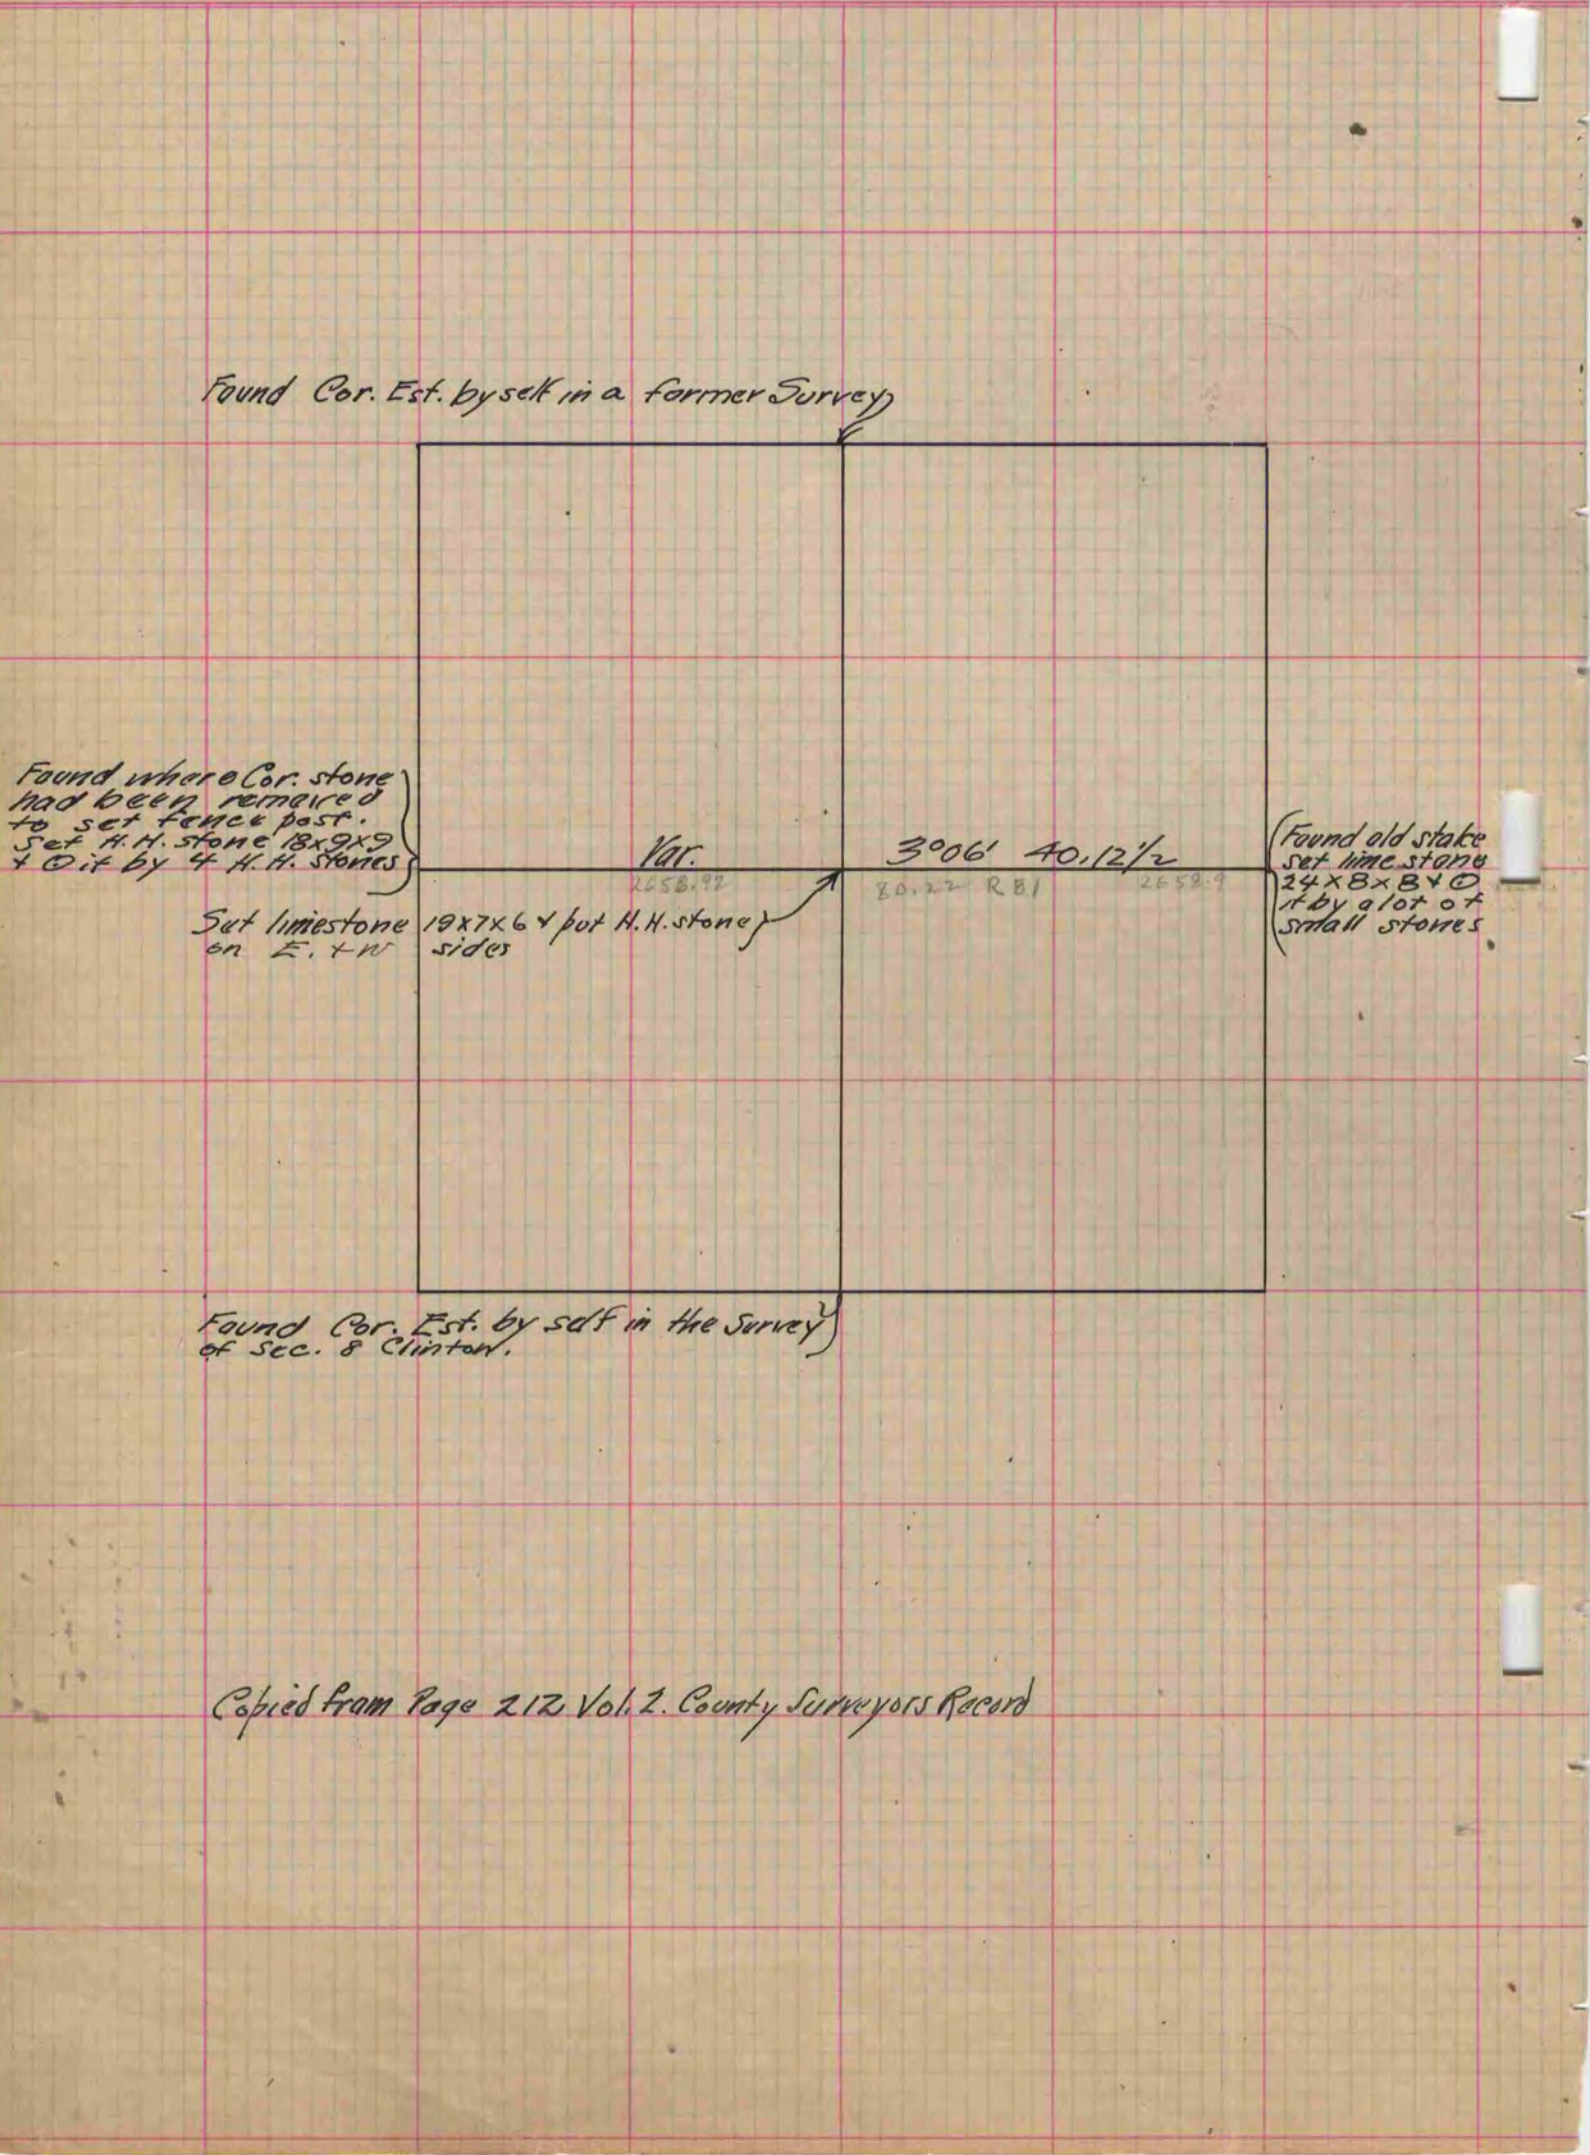

# PLAT AND RECORD

Of a Survey on Section 5 T 1 R 14 E. of the 4 P. M. in Clinton Township  
Rock County, Wisconsin, made June the 14 1878

I hereby certify that the following is a correct record of said survey as made by me.

COUNTY BUILDING  
CITY OF JANESVILLE

(Signed) Edward Ruger  
R.H.B. County Surveyor.

Copied from Page 212, Vol. 2, County Surveyors Record