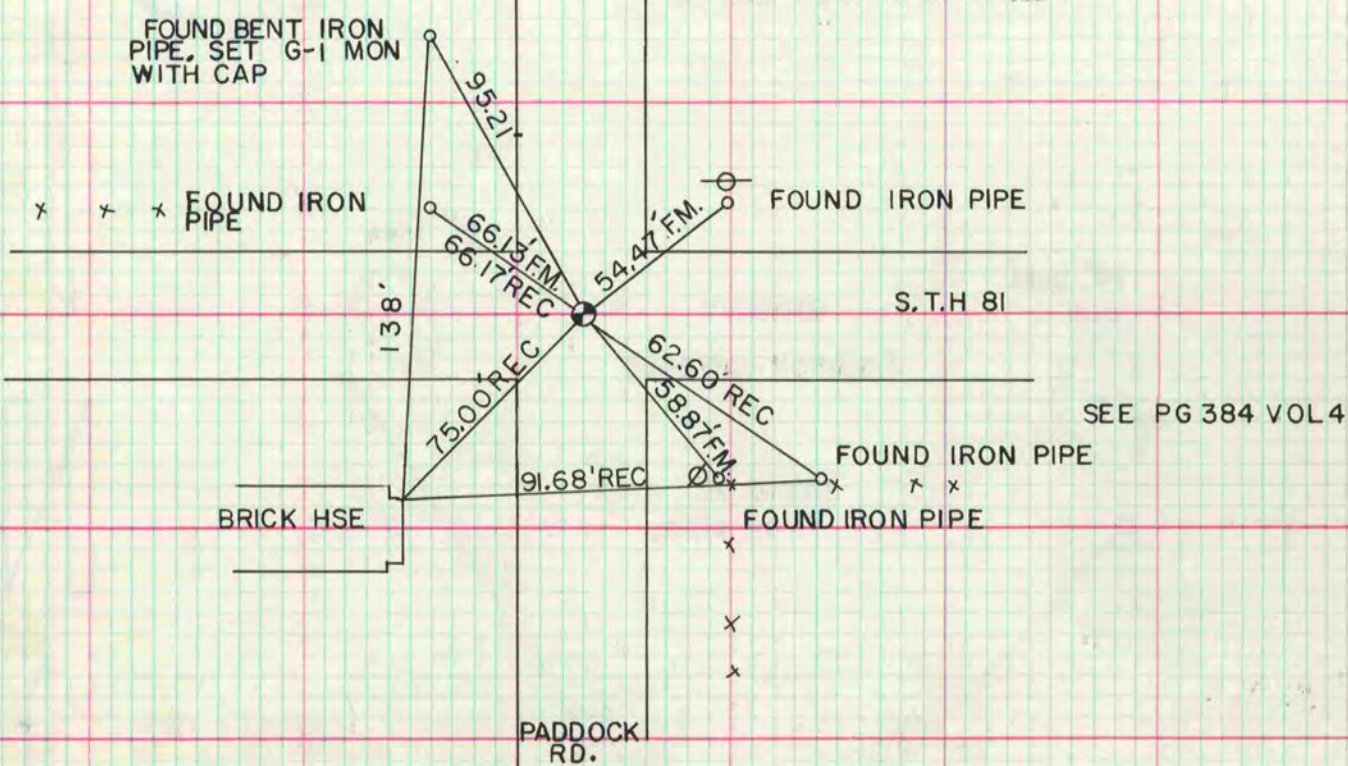

# PLAT AND RECORD

COUNTY BUILDING  
CITY OF JANESVILLE

Of a Survey on Section 31 T 1 R 12 E. of the 4 P. M. in BELOIT Township

Rock County, Wisconsin, made FEBRUARY the 26

I hereby certify that the following is a correct record of said survey as made by me.

**MICROFILMED**

NE COR SEC 31

FOUND CUT "X" WITH PK

N 1/4 COR SEC 31