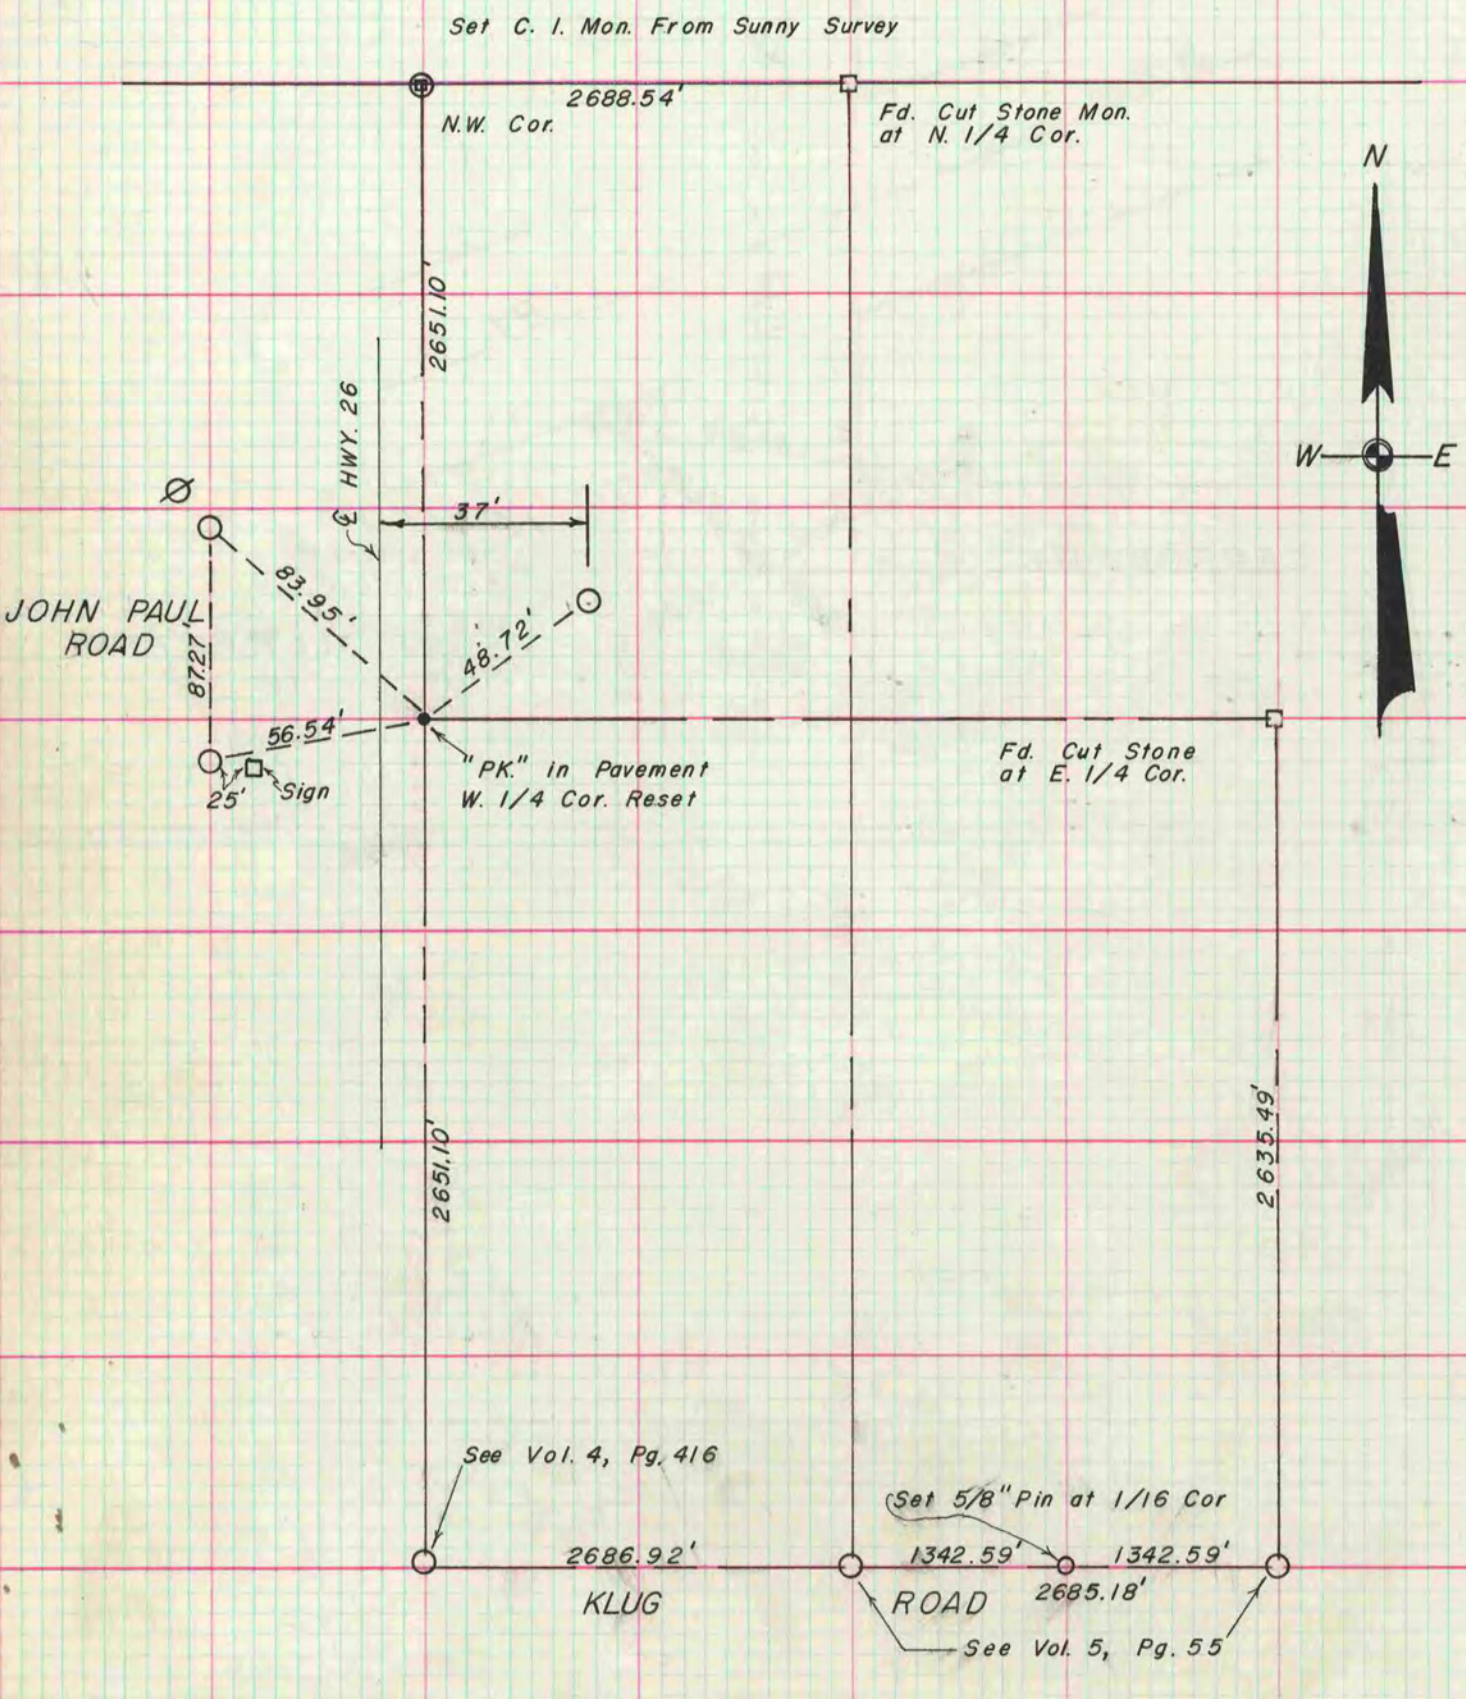

PLAT AND RECORD

COUNTY BUILDING
CITY OF JANESVILLE

Of a Survey on Section 14 T 4 R 13 E. of the 4 P. M. in MILTON Township

Rock County, Wisconsin, made JULY the 7th 1975

I hereby certify that the following is a correct record of said survey as made by me. ^{DAB}

MICROFILMED

Donald A Barnes

County Surveyor.

The Sec. Corner Data Hereon
By: R.H. Batterman & Co. Inc.
Ord. No 13463