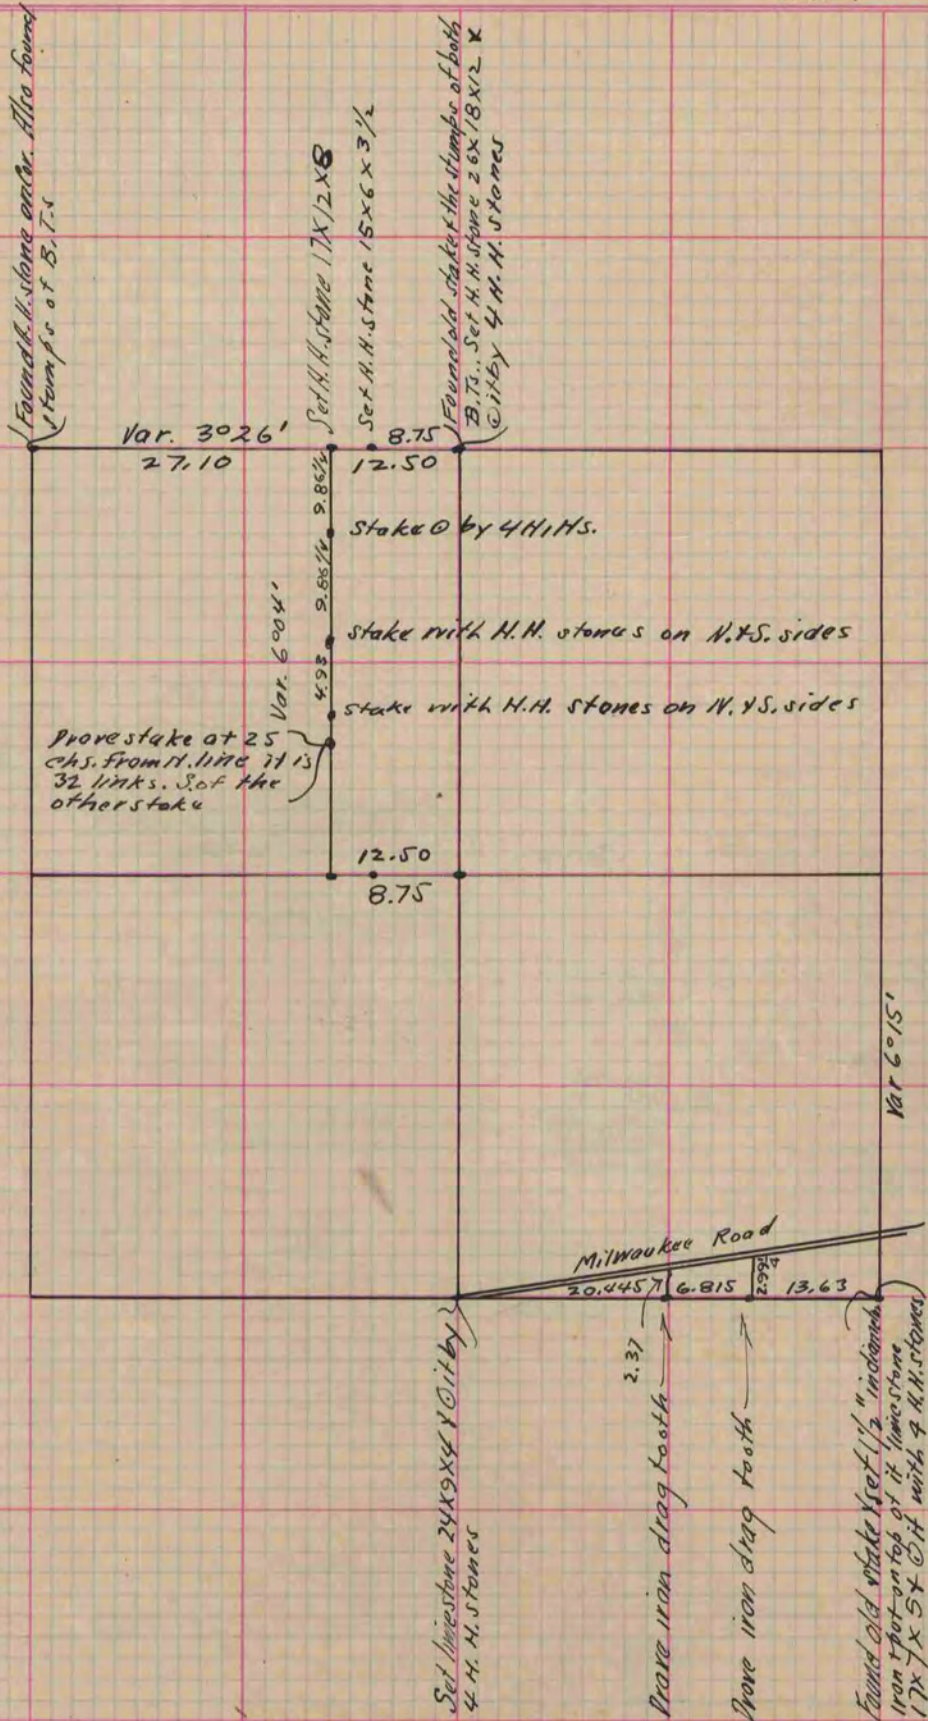

MICROFILMED

PLAT AND RECORD

COUNTY BUILDING
CITY OF JANESVILLE

249
V-2

Of a Survey on Section 22 T 3 R 14 E. of the 4 P. M. in Johnstown Township

Rock County, Wisconsin, made June 28-1878 & January the 12 1886

I hereby certify that the following is a correct record of said survey as made by me.

(Signed) Edward Ruger
R.H.B. County Surveyor.

Copied from page 203 Vol. 2 County Surveyors Record