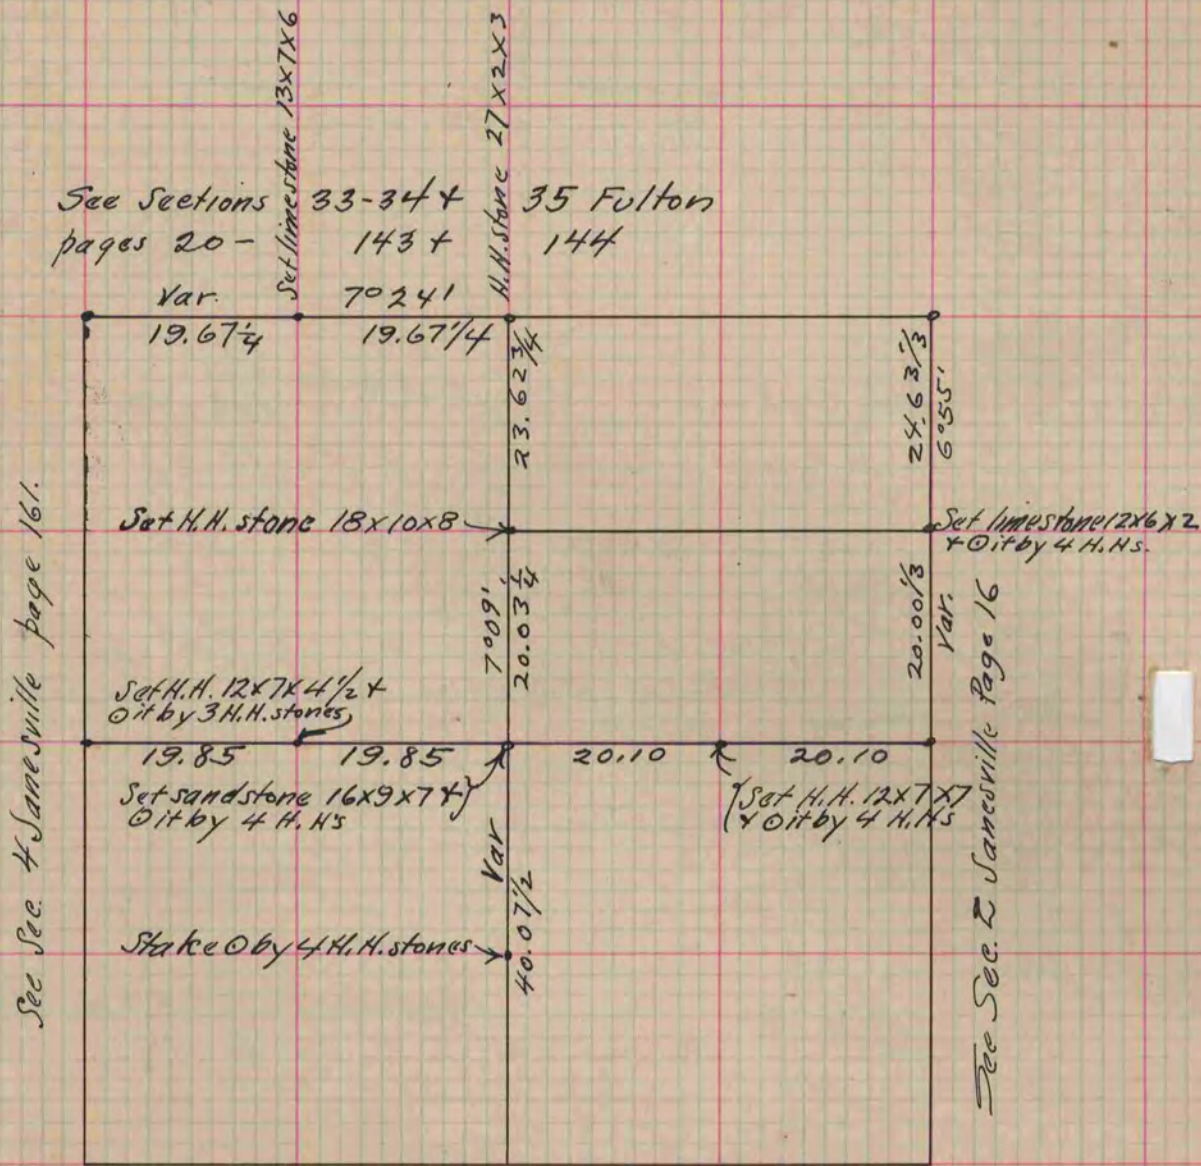

PLAT AND RECORD

Of a Survey on Section 3 T 3 R 12 E. of the 4 P. M. in Janesville Township
Rock County, Wisconsin, made January the 29+30 1878

I hereby certify that the following is a correct record of said survey as made by me.

COUNTY BUILDING
CITY OF JANESVILLE

(Signed) Edward Rugev
R. H. B. County Surveyor.

See Section 10 Janesville page 15

Copied from Page 194 Volume 2 County Surveyors Record