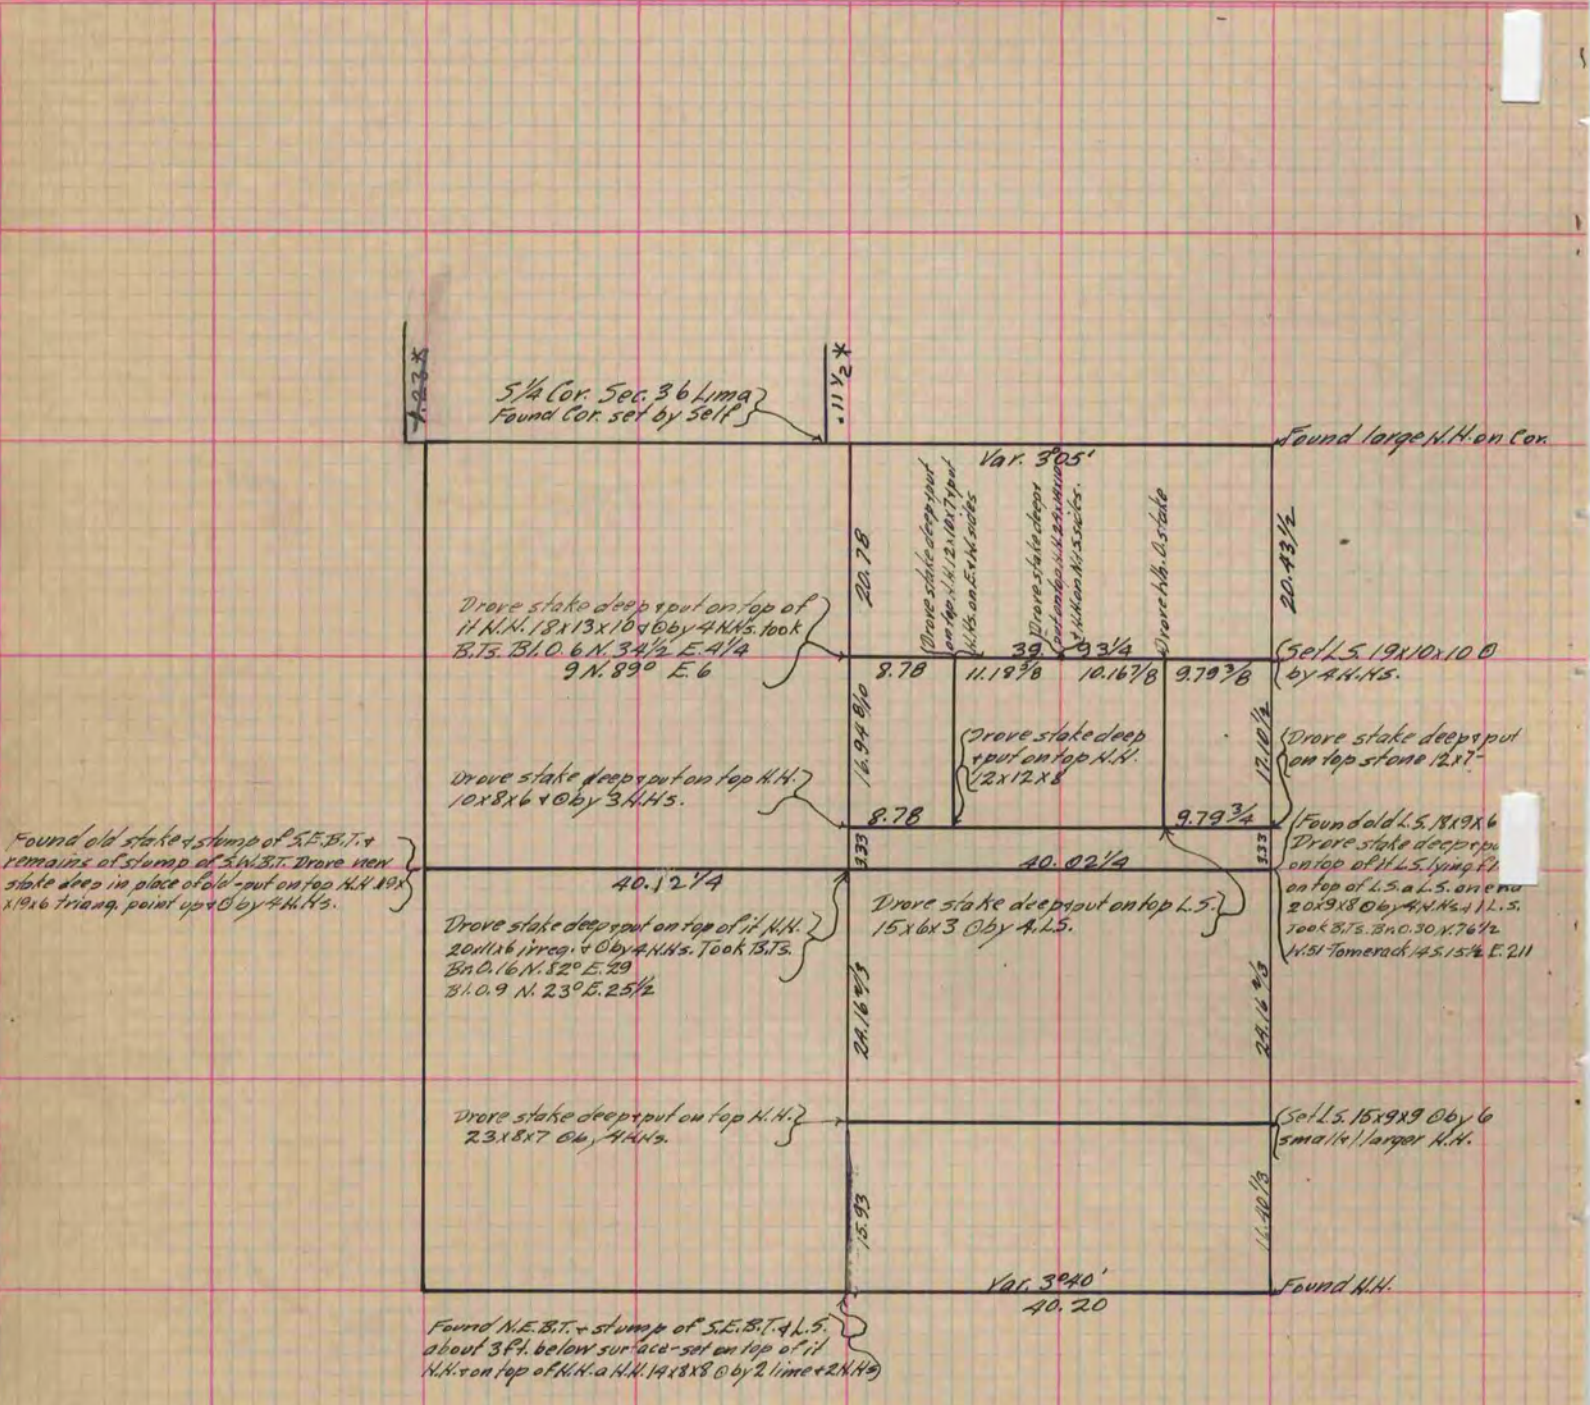

MICROFILMED PLAT AND RECORD

Of a Survey on Section 1 T 3 R 14 E. of the 4 P. M. in Johnstown Township
Rock County, Wisconsin, made December the 6th 1887

I hereby certify that the following is a correct record of said survey as made by me.

COUNTY BUILDING
CITY OF JANESVILLE

(Signed) Edward Ruger
R.H.B. County Surveyor.

Copied from P. 339 Vol. 2 County Surveyor's Record.

* Copied FROM COUNTY SURVEY RECORD VOLUME E 1859-1906