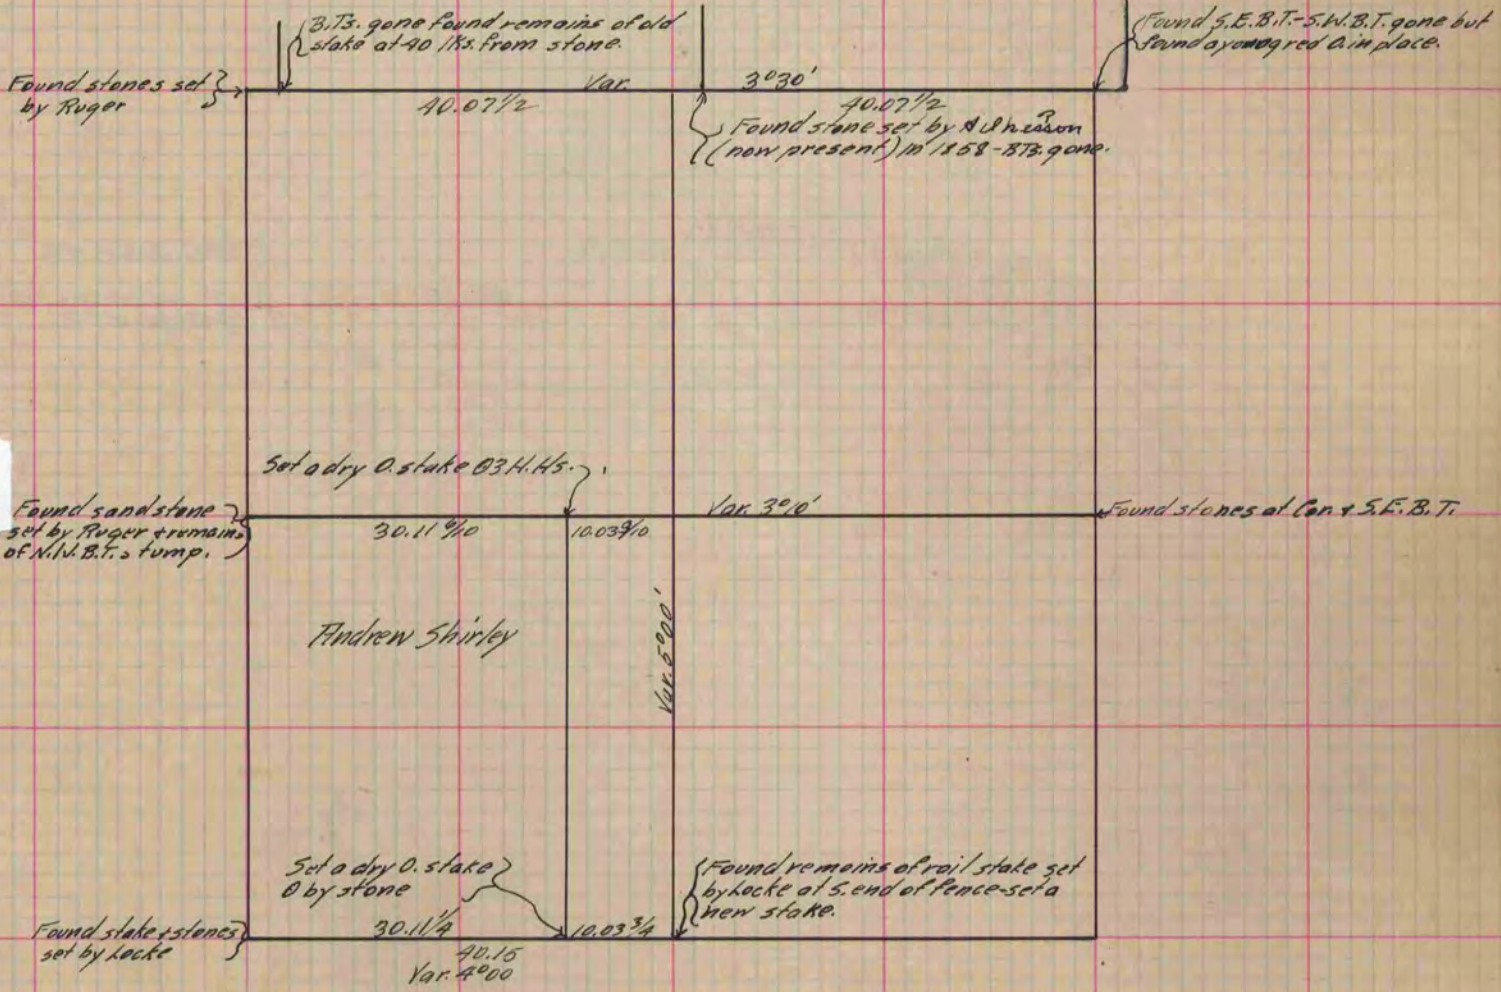

MICROFILMED

PLAT AND RECORD

421
V-2

COUNTY BUILDING
CITY OF JANESVILLE

Of a Survey on Section 2 T 1 R 10 E. of the 4 P. M. in Avon Township

Rock County, Wisconsin, made May the 23rd 1888

I hereby certify that the following is a correct record of said survey as made by me.

(Signed) R. K. Lee Dep.
R. H. B. County Surveyor.

Copied from P. 340 Vol. 2 County Surveyor's Record.