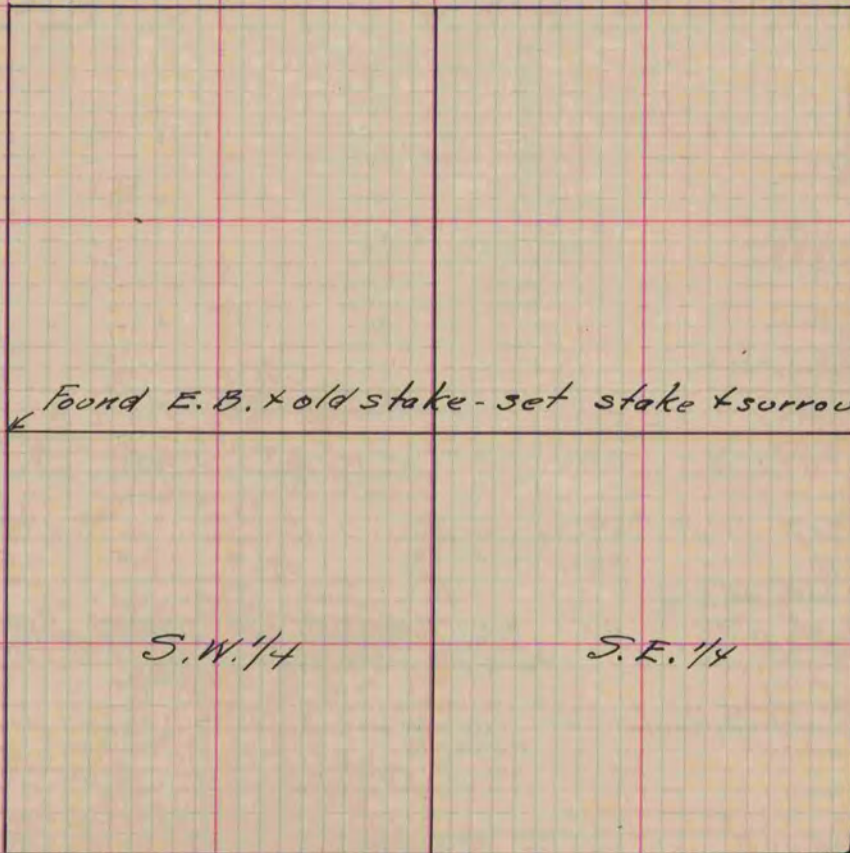

# PLAT AND RECORD

COUNTY BUILDING  
CITY OF JANESVILLE

Of a Survey on Section 4 T 3 R 13 E. of the 4 P. M. in Harmony Township

Rock County, Wisconsin, made April the 1866

I hereby certify that the following is a correct record of said survey as made by me.

(Signed) S. D. Locke  
(R.H.B.) County Surveyor.

*Copied from Page 226 Vol. 1. Original County Surveyors Record*