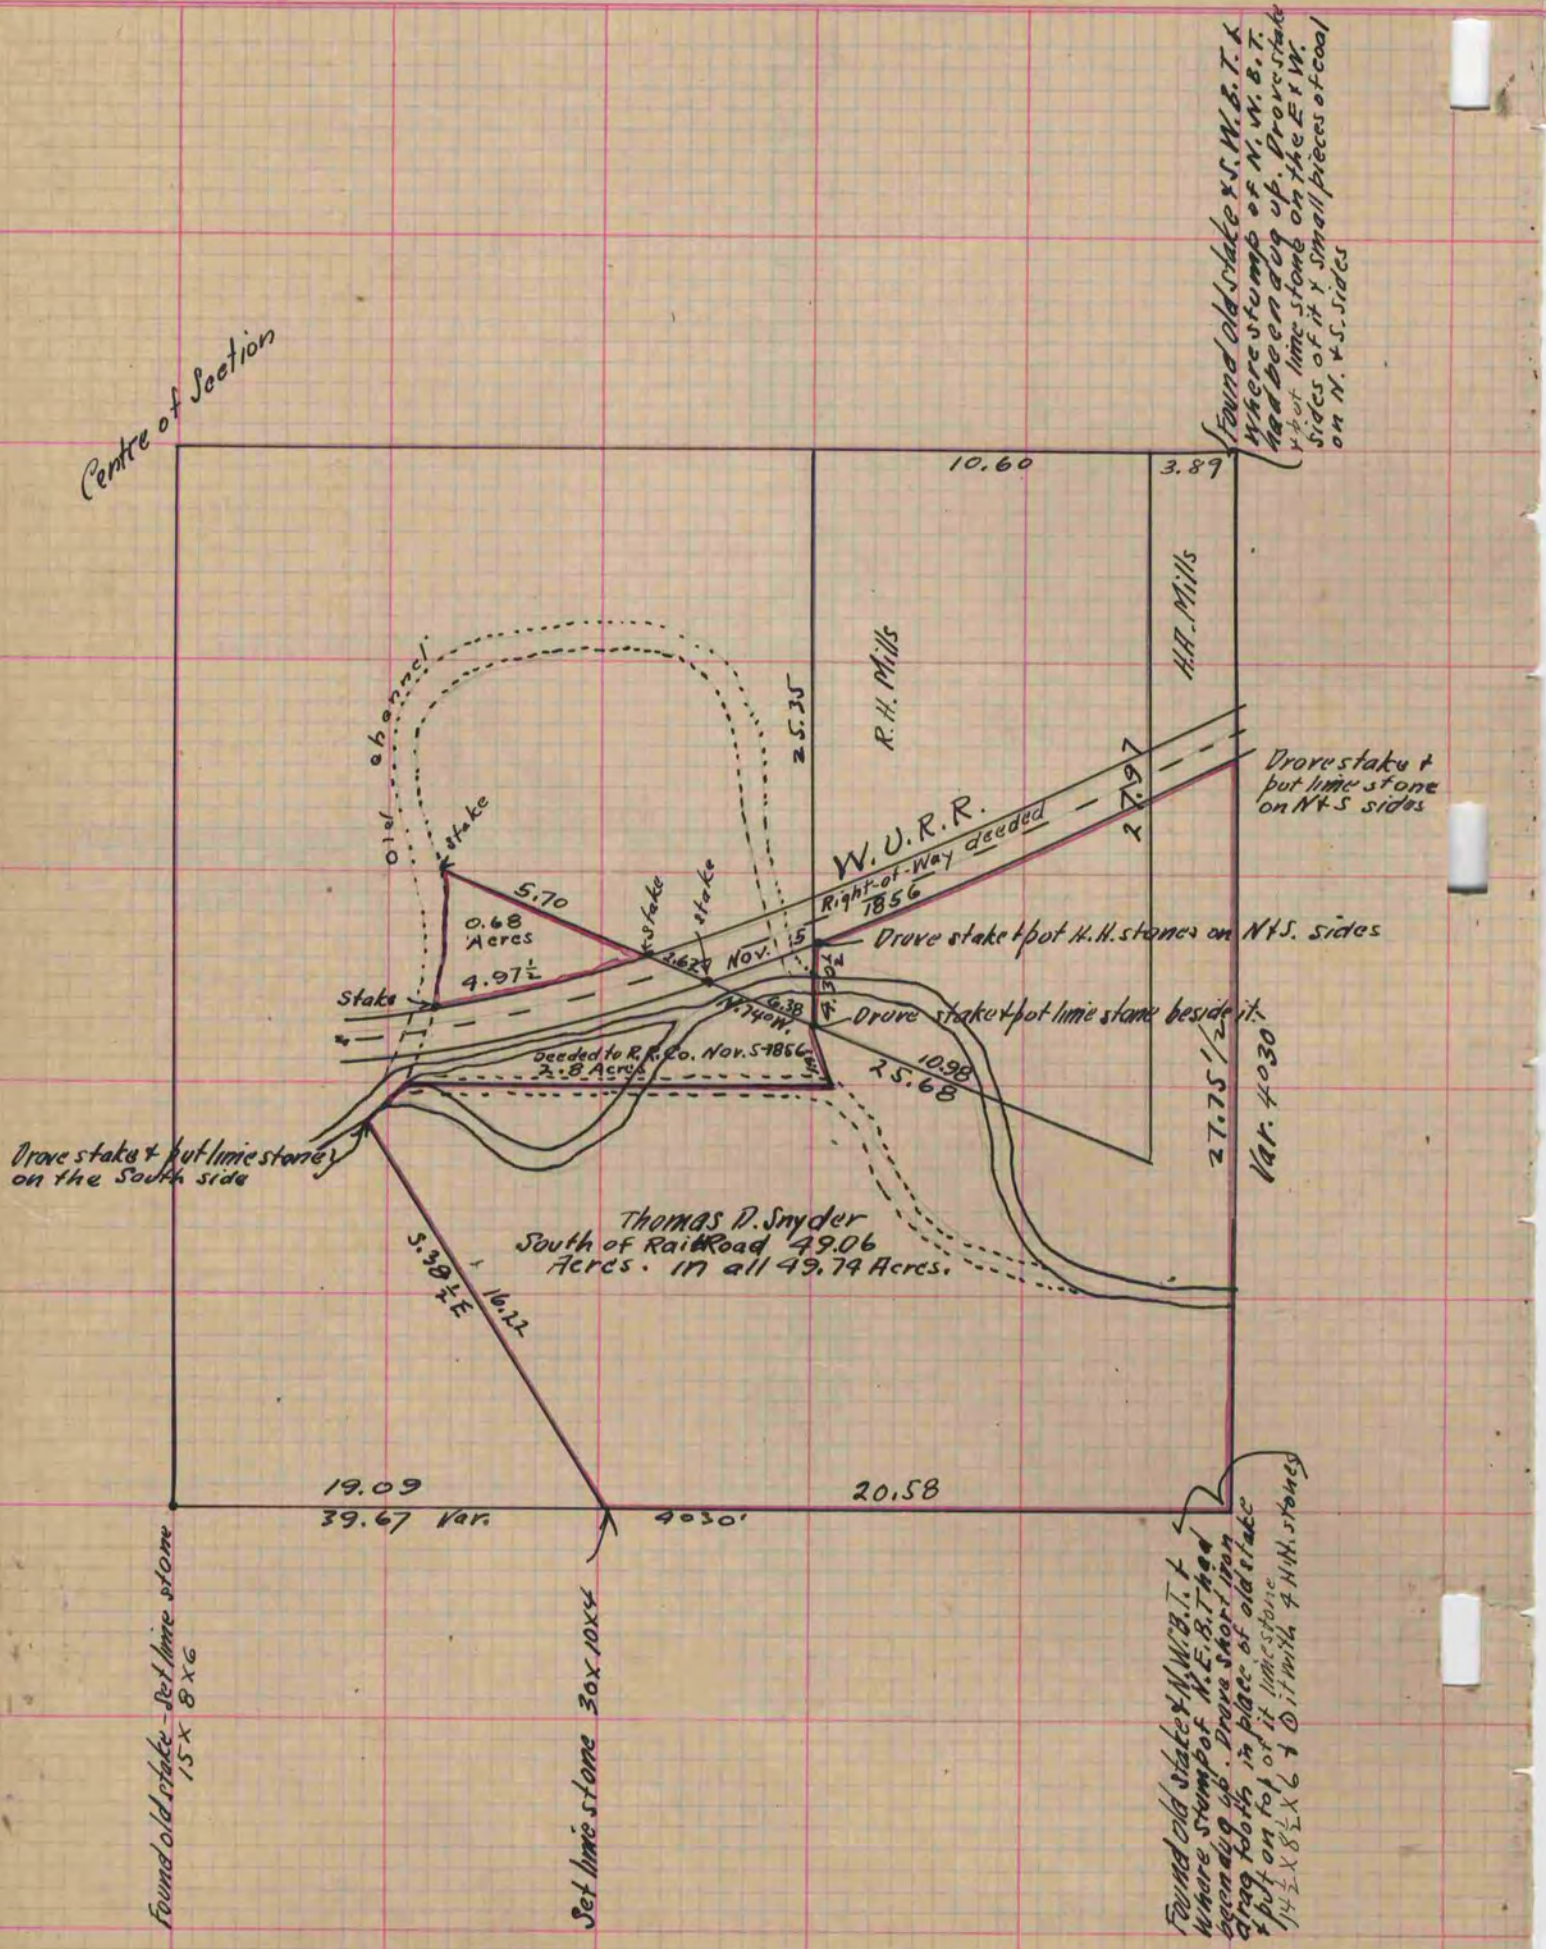

V-2 MICROFILMED

PLAT AND RECORD

COUNTY BUILDING
CITY OF JANESVILLE

Of a Survey on Section *S.E. 1/4 36* T 1 R 12 E. of the 4 P. M. in *Beloit* Township

Rock County, Wisconsin, made *July* the *21, 22 & 24* 1874

I hereby certify that the following is a correct record of said survey as made by me.

COUNTY BUILDING
CITY OF JANESVILLE

(Signed) *Edward Ruger*
R.H.B.

County Surveyor.

Copied from Page 105 Vol. 2. Original County Surveyors Record.