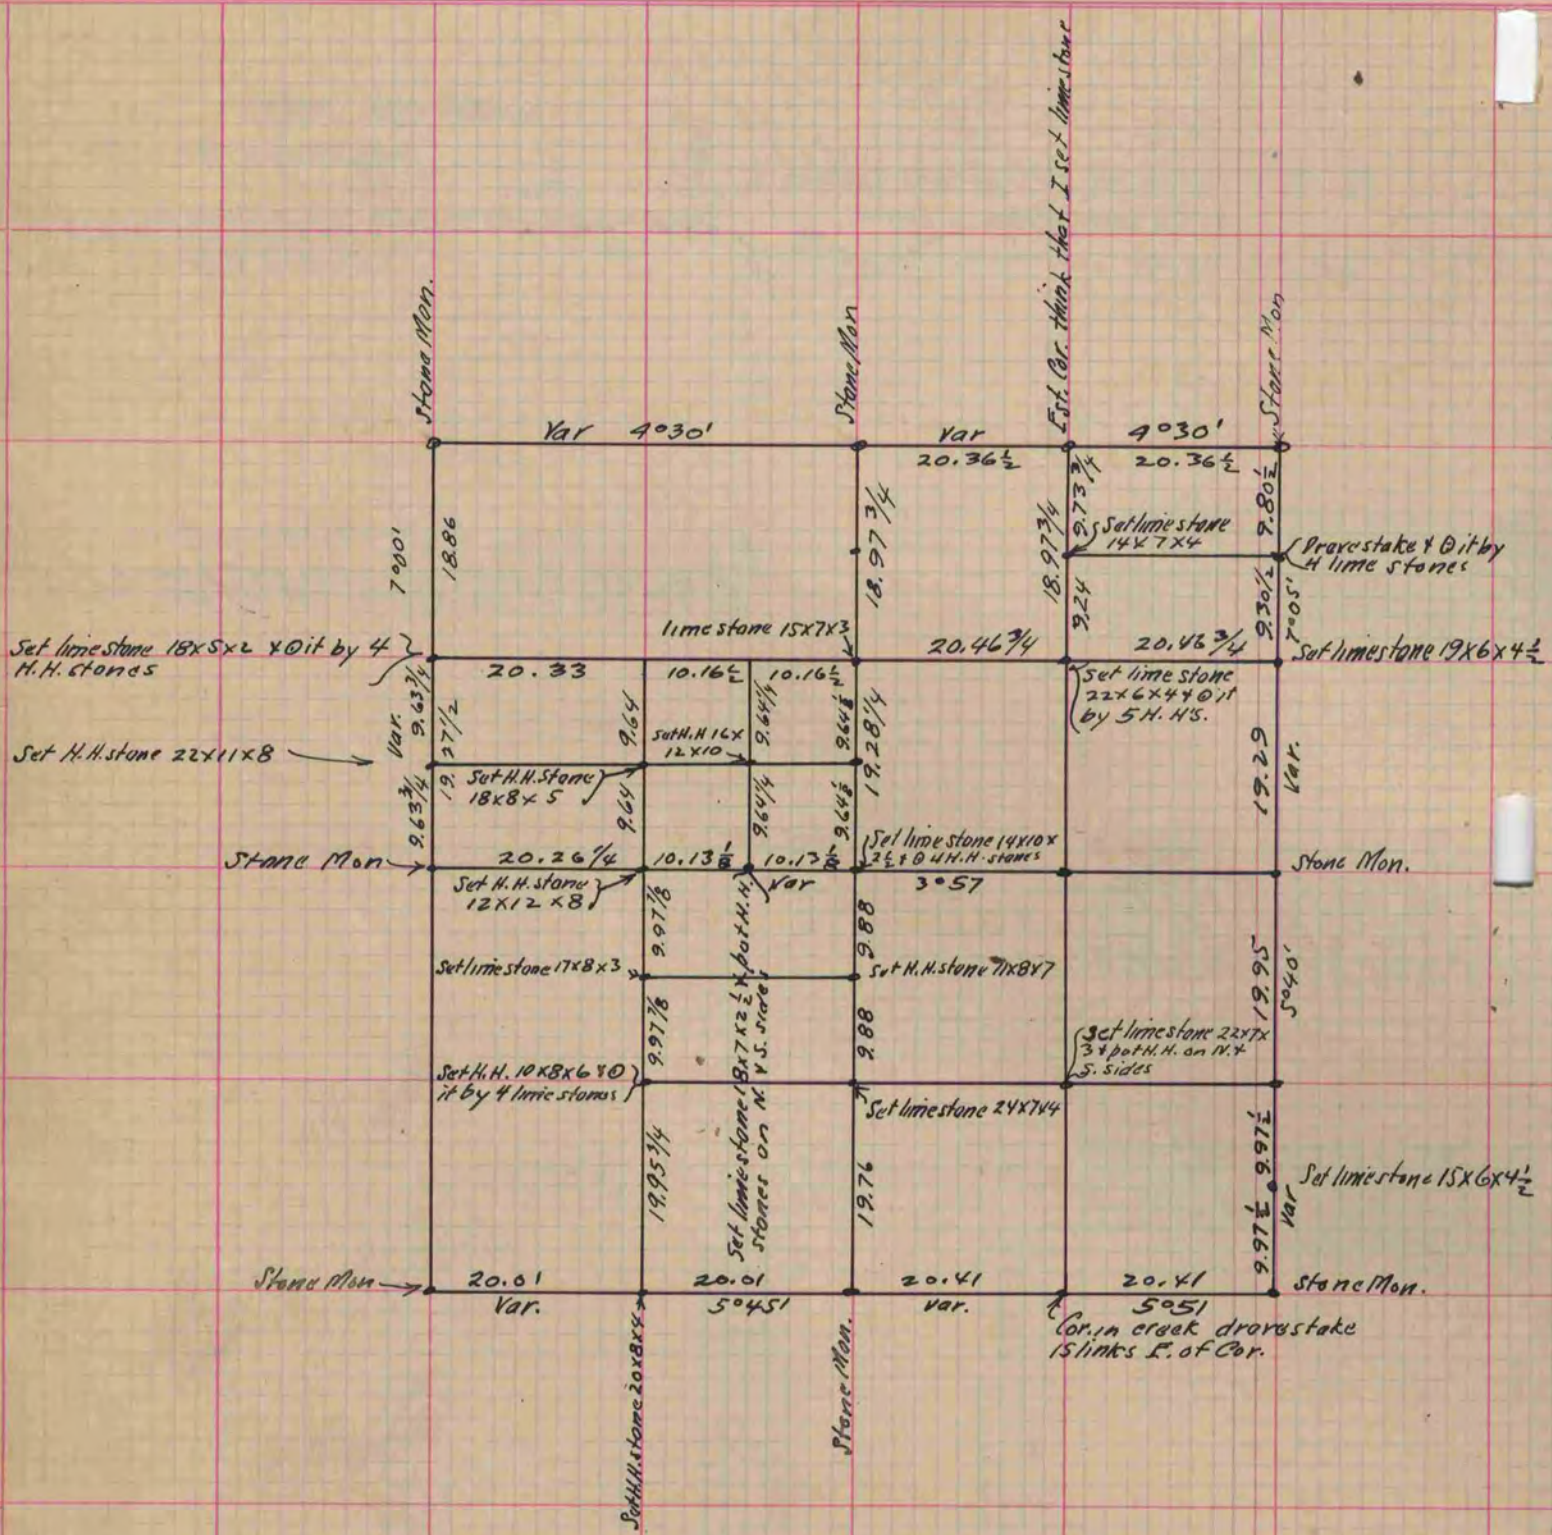

PLAT AND RECORD

Of a Survey on Section 5 T 1 R 11 E. of the 4 P. M. in Newark Township
Rock County, Wisconsin, made April the 11, 12 & 13 1878

I hereby certify that the following is a correct record of said survey as made by me.

COUNTY BUILDING
CITY OF JANESVILLE

(Signed) Edward Ruger
R. H. B. County Surveyor.

Copied from P. 198 Vol. 2 County Surveyors Record.