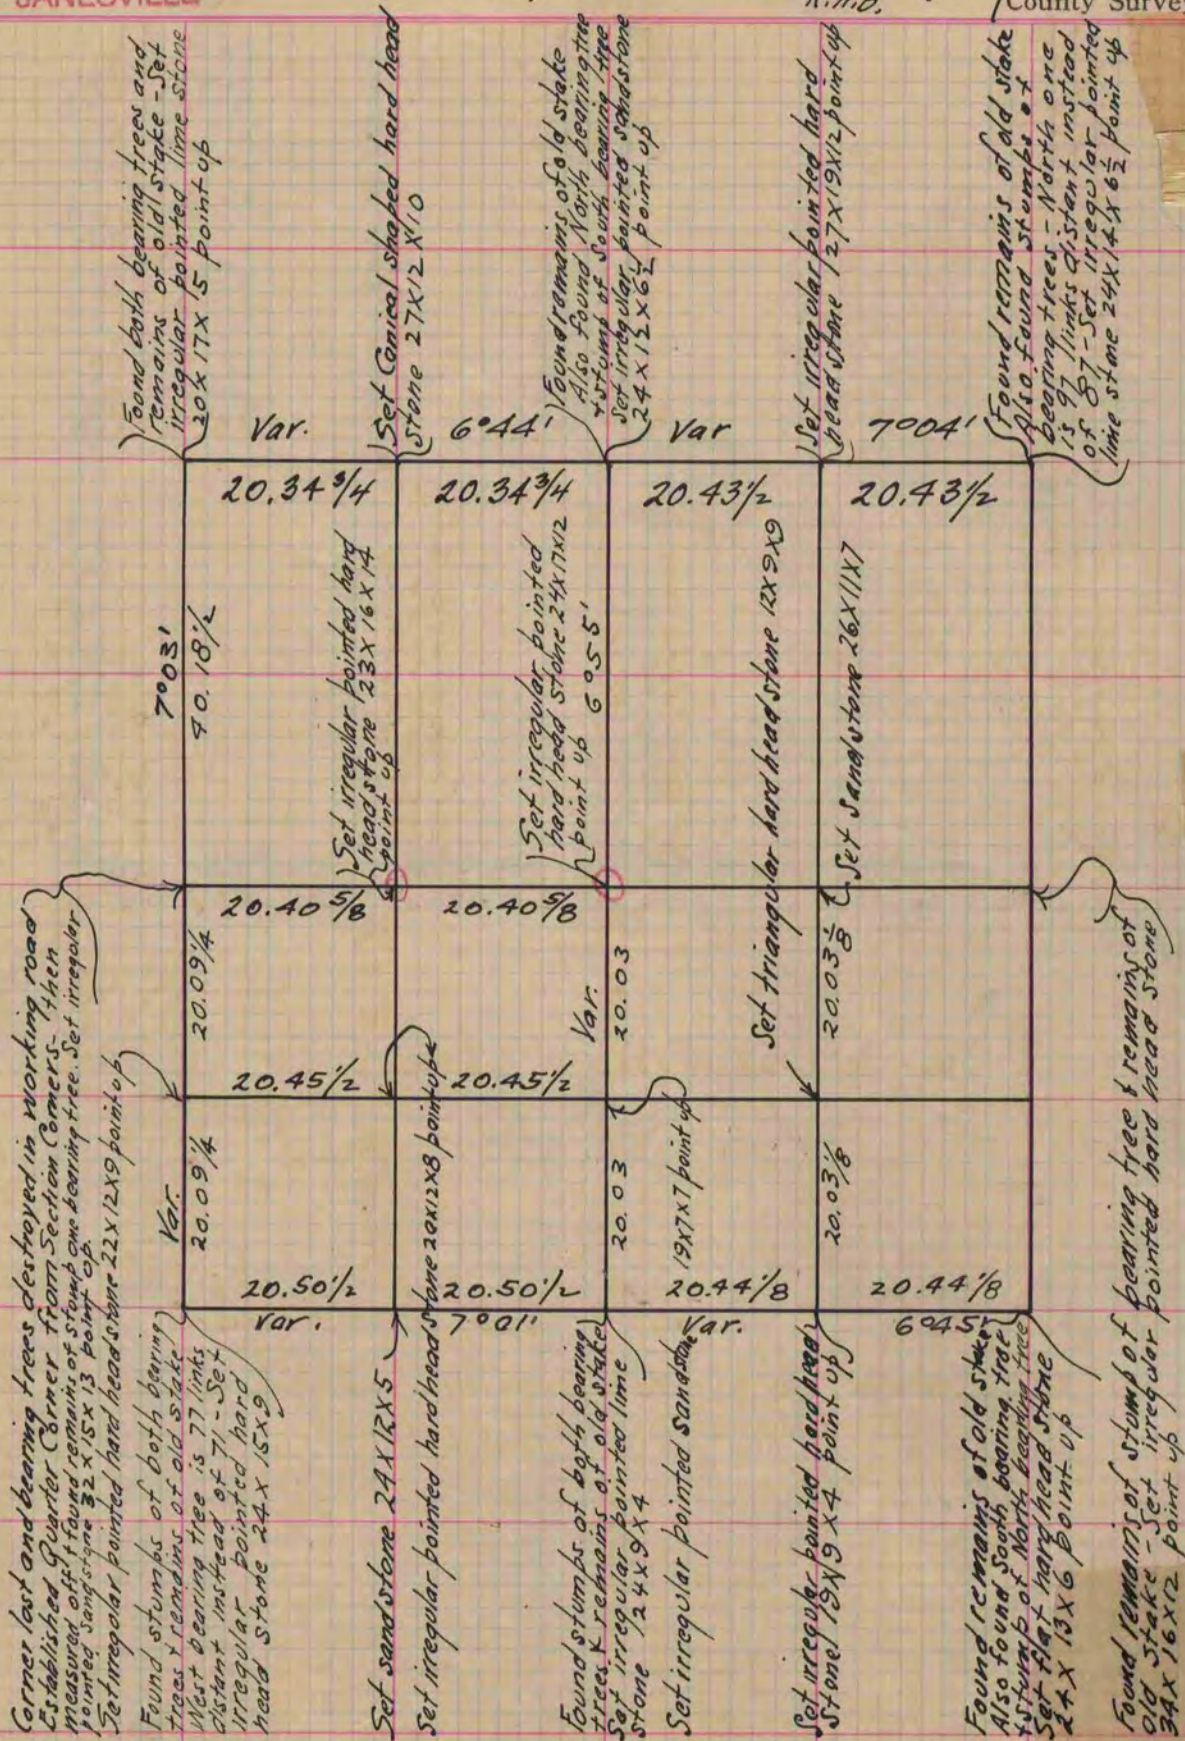

## MICROFILMED

Of a Survey on Section 17 T 3 R 10 E. of the 4 P. M. in Magnolia Township  
 Rock County, Wisconsin, made May the 26, 27 & 28 1870

I hereby certify that the following is a correct record of said survey as made by me.

COUNTY BUILDING  
 CITY OF JANESVILLE

(Signed) Edward Roger Deputy  
 R.H.B. County Surveyor.

Copied from Page 21 Vol. 2 Original County Surveyors Record