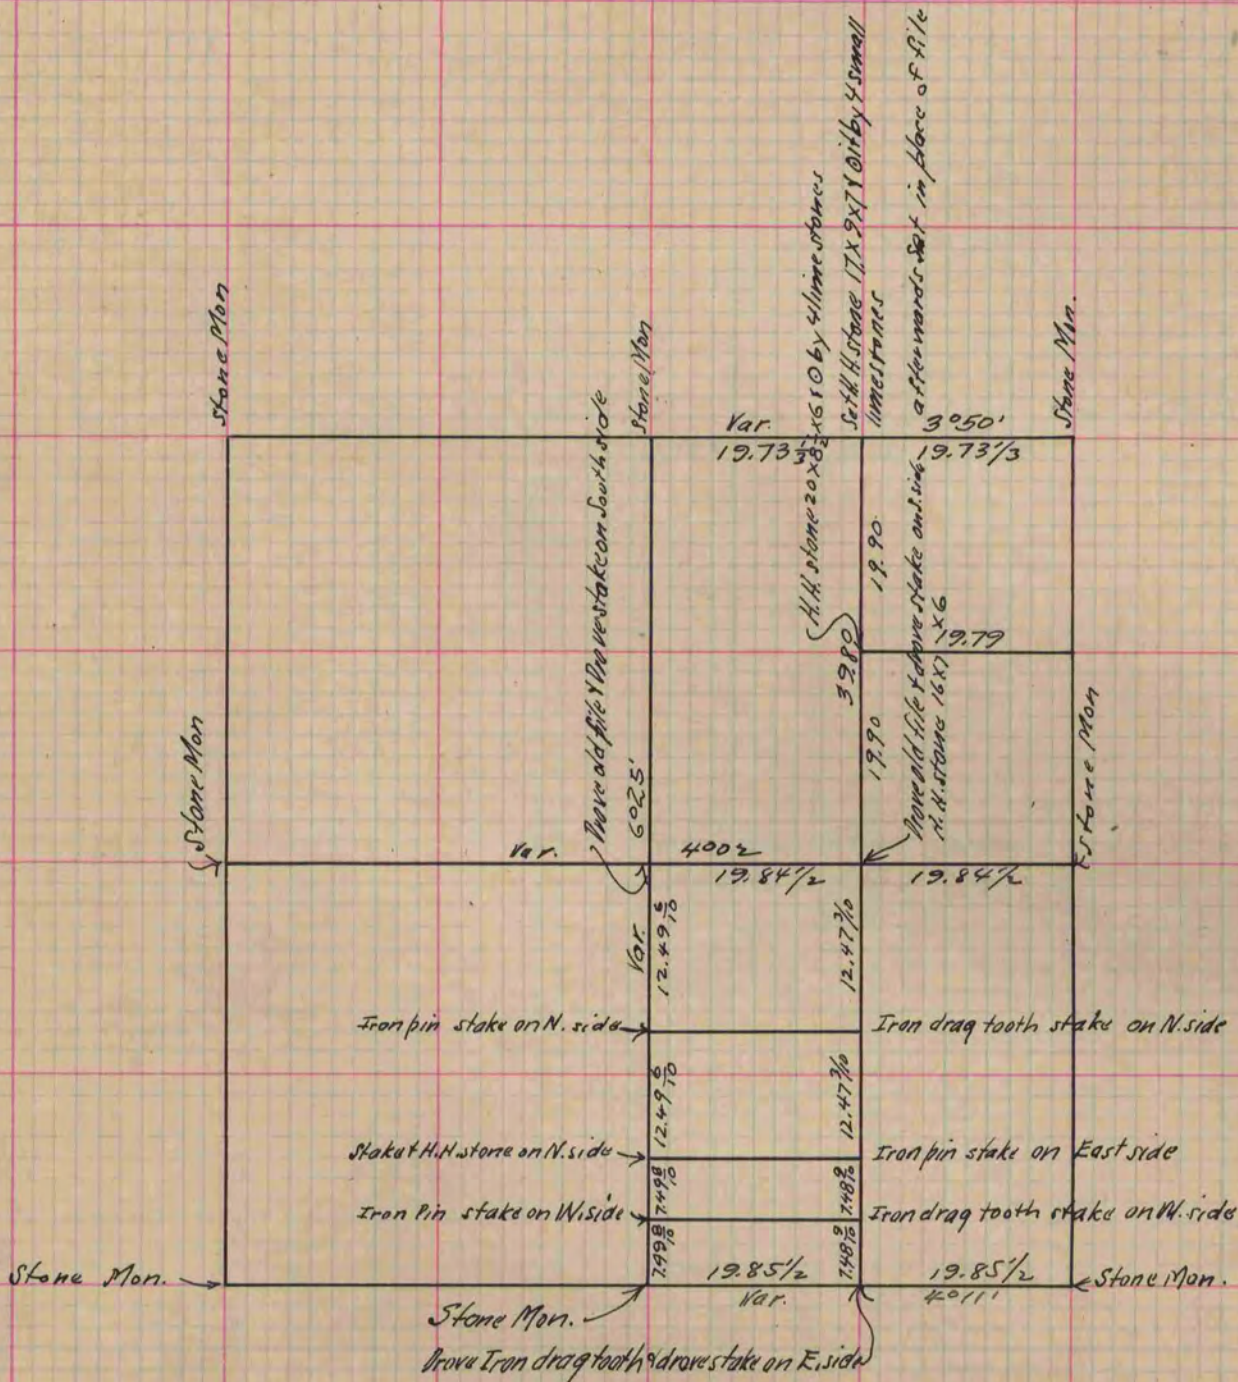

MICROFILMED

PLAT AND RECORD

Of a Survey on Section 14 T 3 R 13 E. of the 4 P. M. in Harmony Township

Rock County, Wisconsin, made March 17th 1875 & April 1875 the 23 1879

I hereby certify that the following is a correct record of said survey as made by me.

COUNTY BUILDING
CITY OF JANESVILLE

(Signed) Edward Ruger
R.H.B.

County Surveyor.

Copied from Page 138 Vol. 2. Original County Surveyors Record