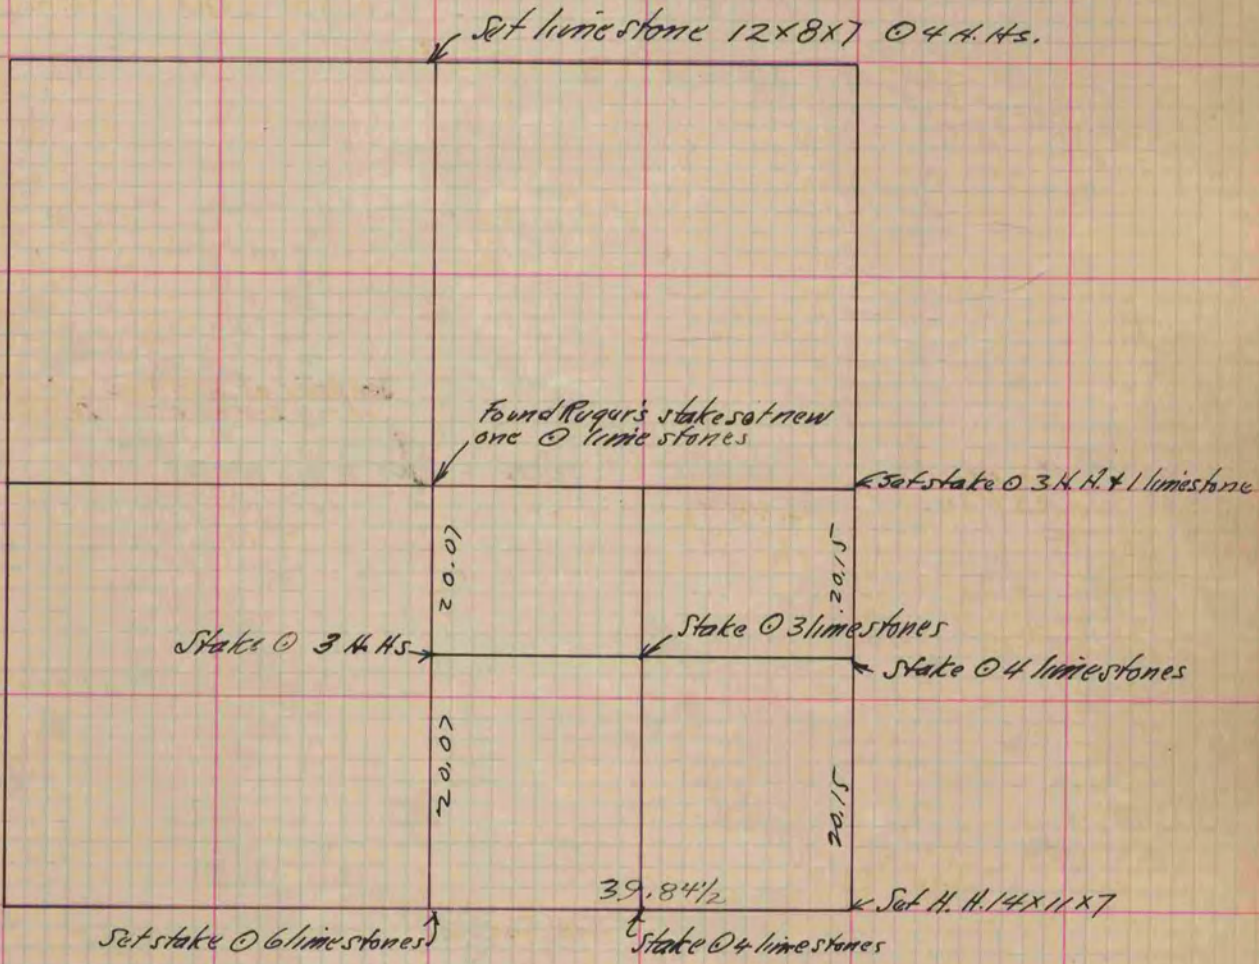

PLAT AND RECORD

MICROFILMED

COUNTY BUILDING
CITY OF JANESVILLE

Of a Survey on Section 25 T 2 R 14 E. of the 4 P. M. in Bradford Township

Rock County, Wisconsin, made June the 18 1895

I hereby certify that the following is a correct record of said survey as made by me.

(Signed) P. F. Brown
R. H. B. County Surveyor.

Taken from notes of O. G. Bleedorn

Copied from P. 380 Vol. 2. County Surveyors Record.