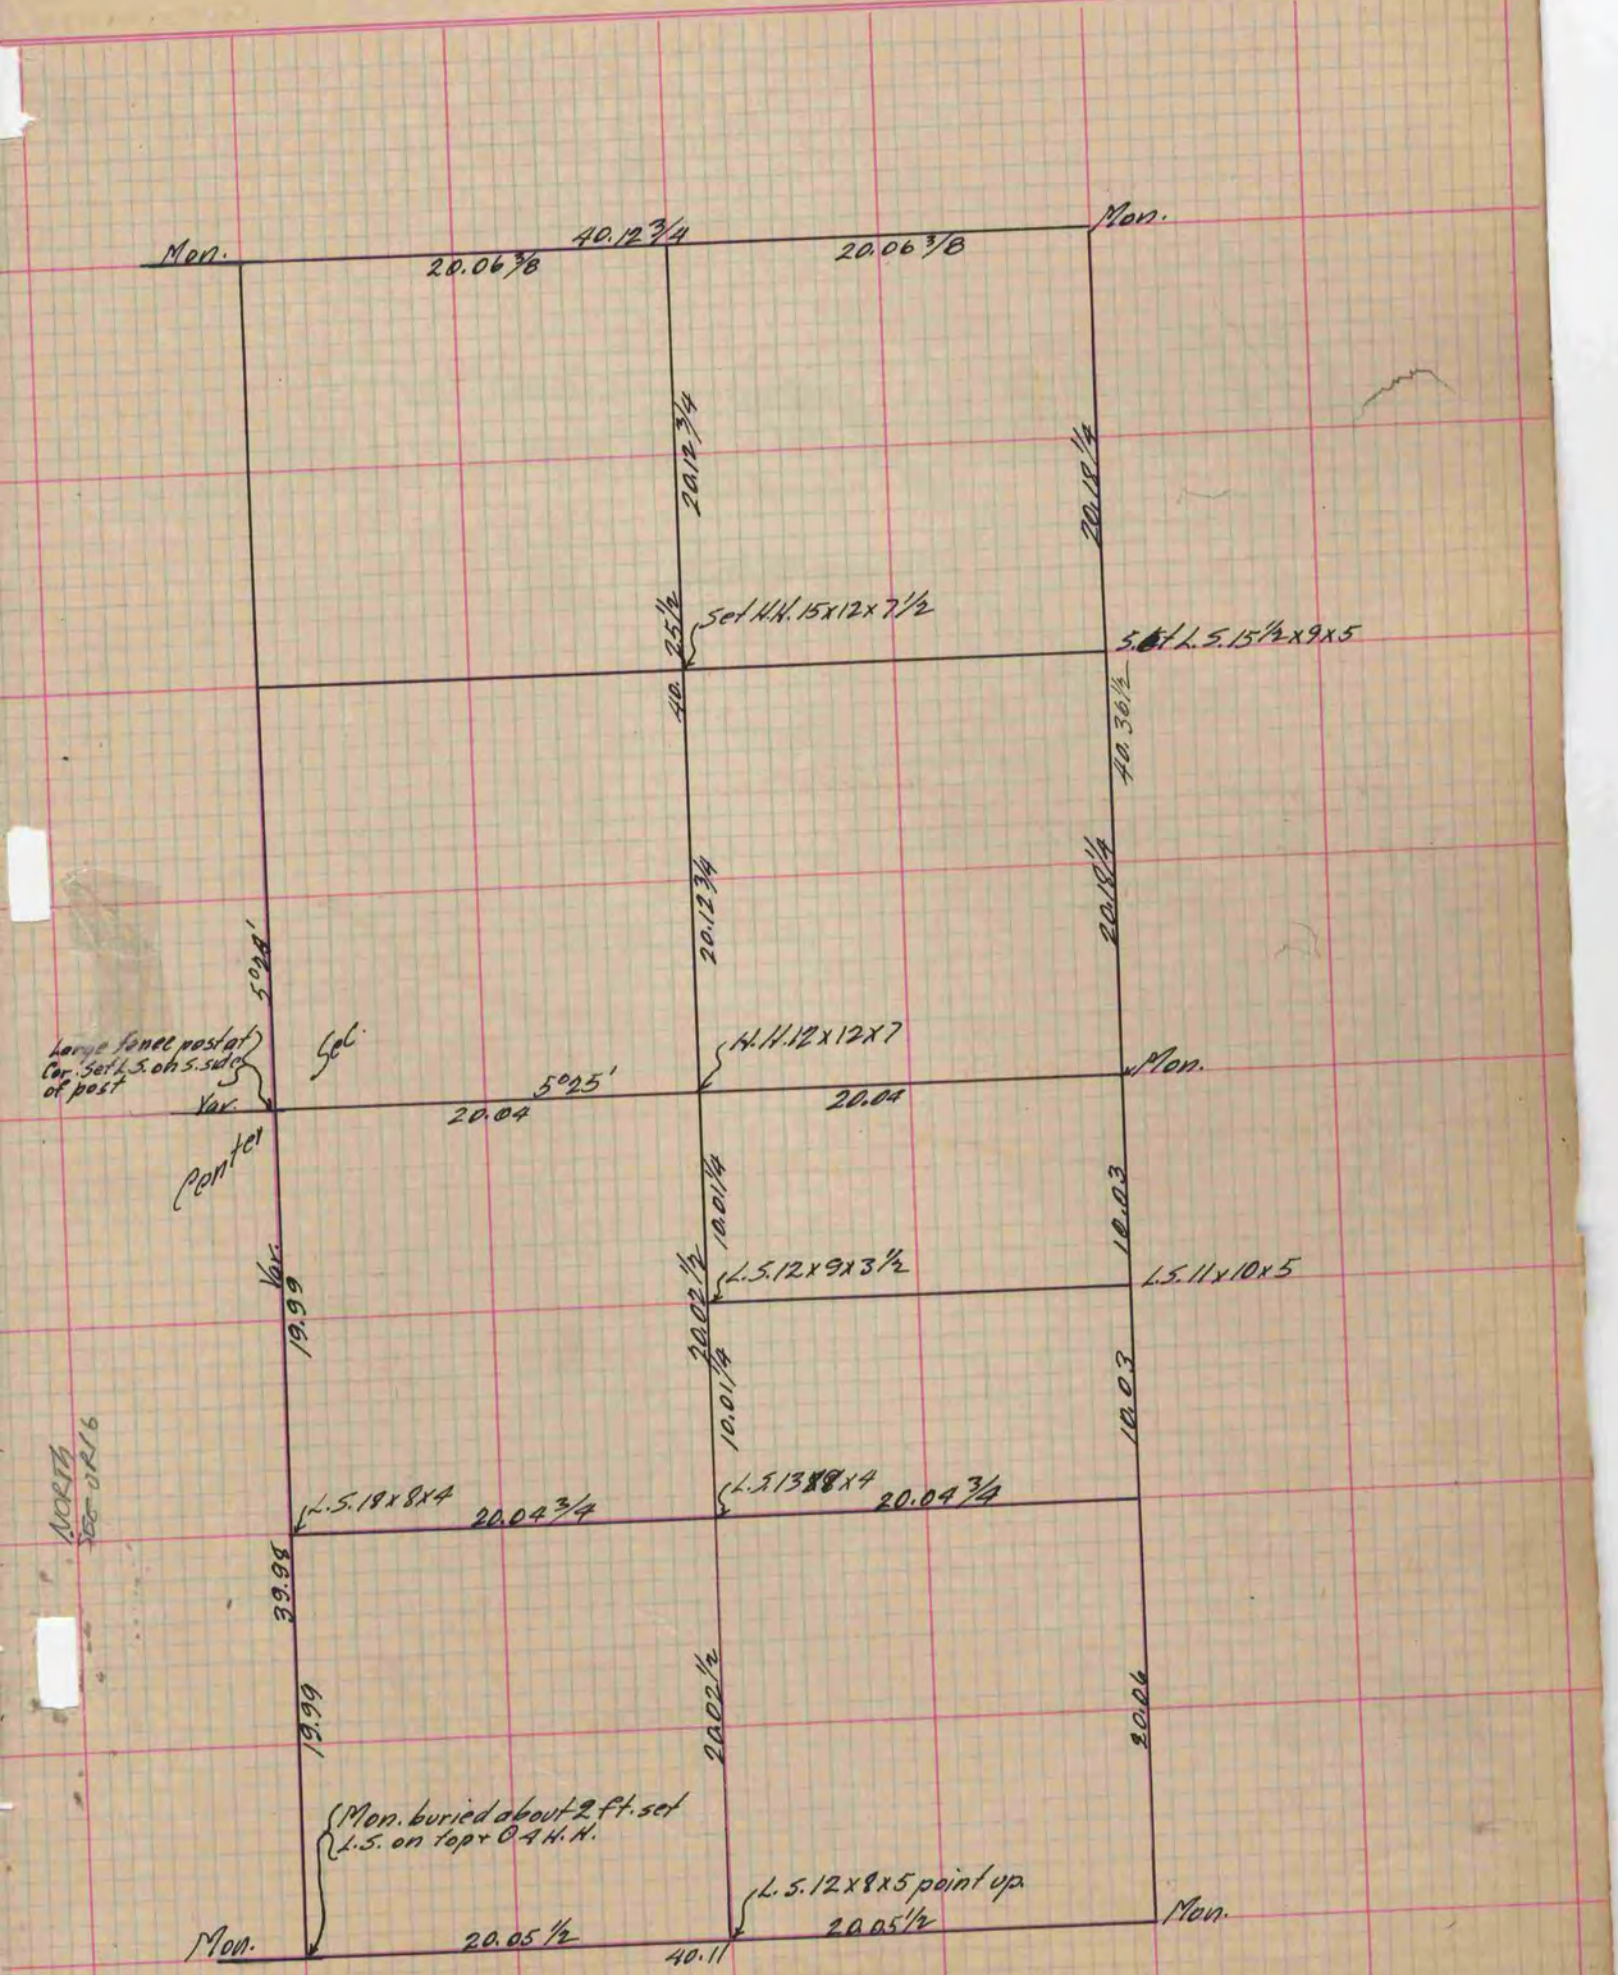

PLAT AND RECORD

COUNTY BUILDING
CITY OF JANESVILLE

MICROFILMED

Of a Survey on Section 20 T 4 R 10 E. of the 4 P. M. in Union Township
Rock County, Wisconsin, made Oct. the 23rd 1891

I hereby certify that the following is a correct record of said survey as made by me.

(Signed) O. G. Bleedorn Rep.
R. H. B. County Surveyor.

Copied from P. 363 Vol. 2 County Surveyor's Record