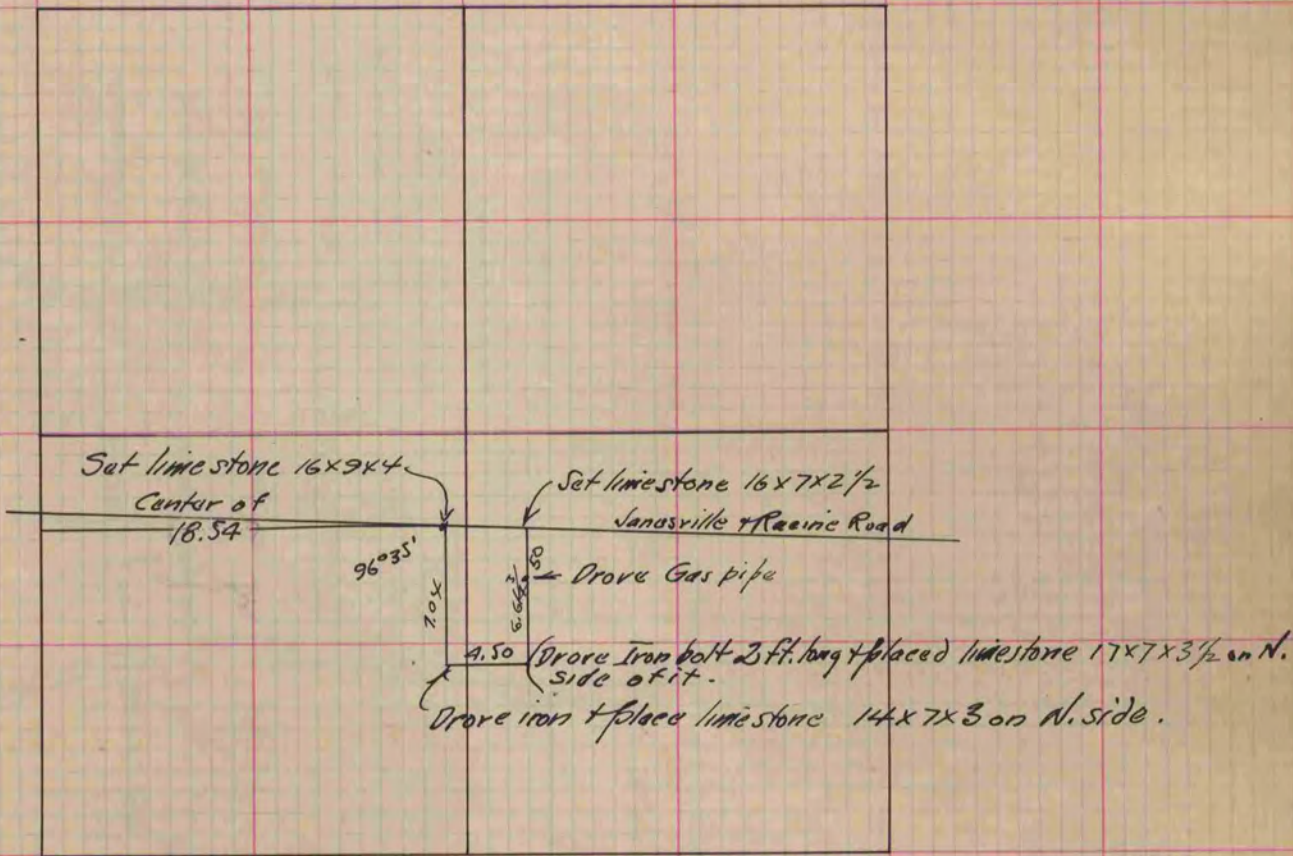

# PLAT AND RECORD

485  
1-2

**MICROFILMED**

COUNTY BUILDING  
CITY OF JANESVILLE

Of a Survey on <sup>SW 1/4</sup> Section 6 T 2 R 14 E. of the 4 P. M. in Bradford Township

Rock County, Wisconsin, made Mar. the 12 1894

I hereby certify that the following is a correct record of said survey as made by me.

(Signed) O. G. Bleedorn

R. H. B. County Surveyor.

Copied from P. 376 Vol. 2. County Surveyors Record.