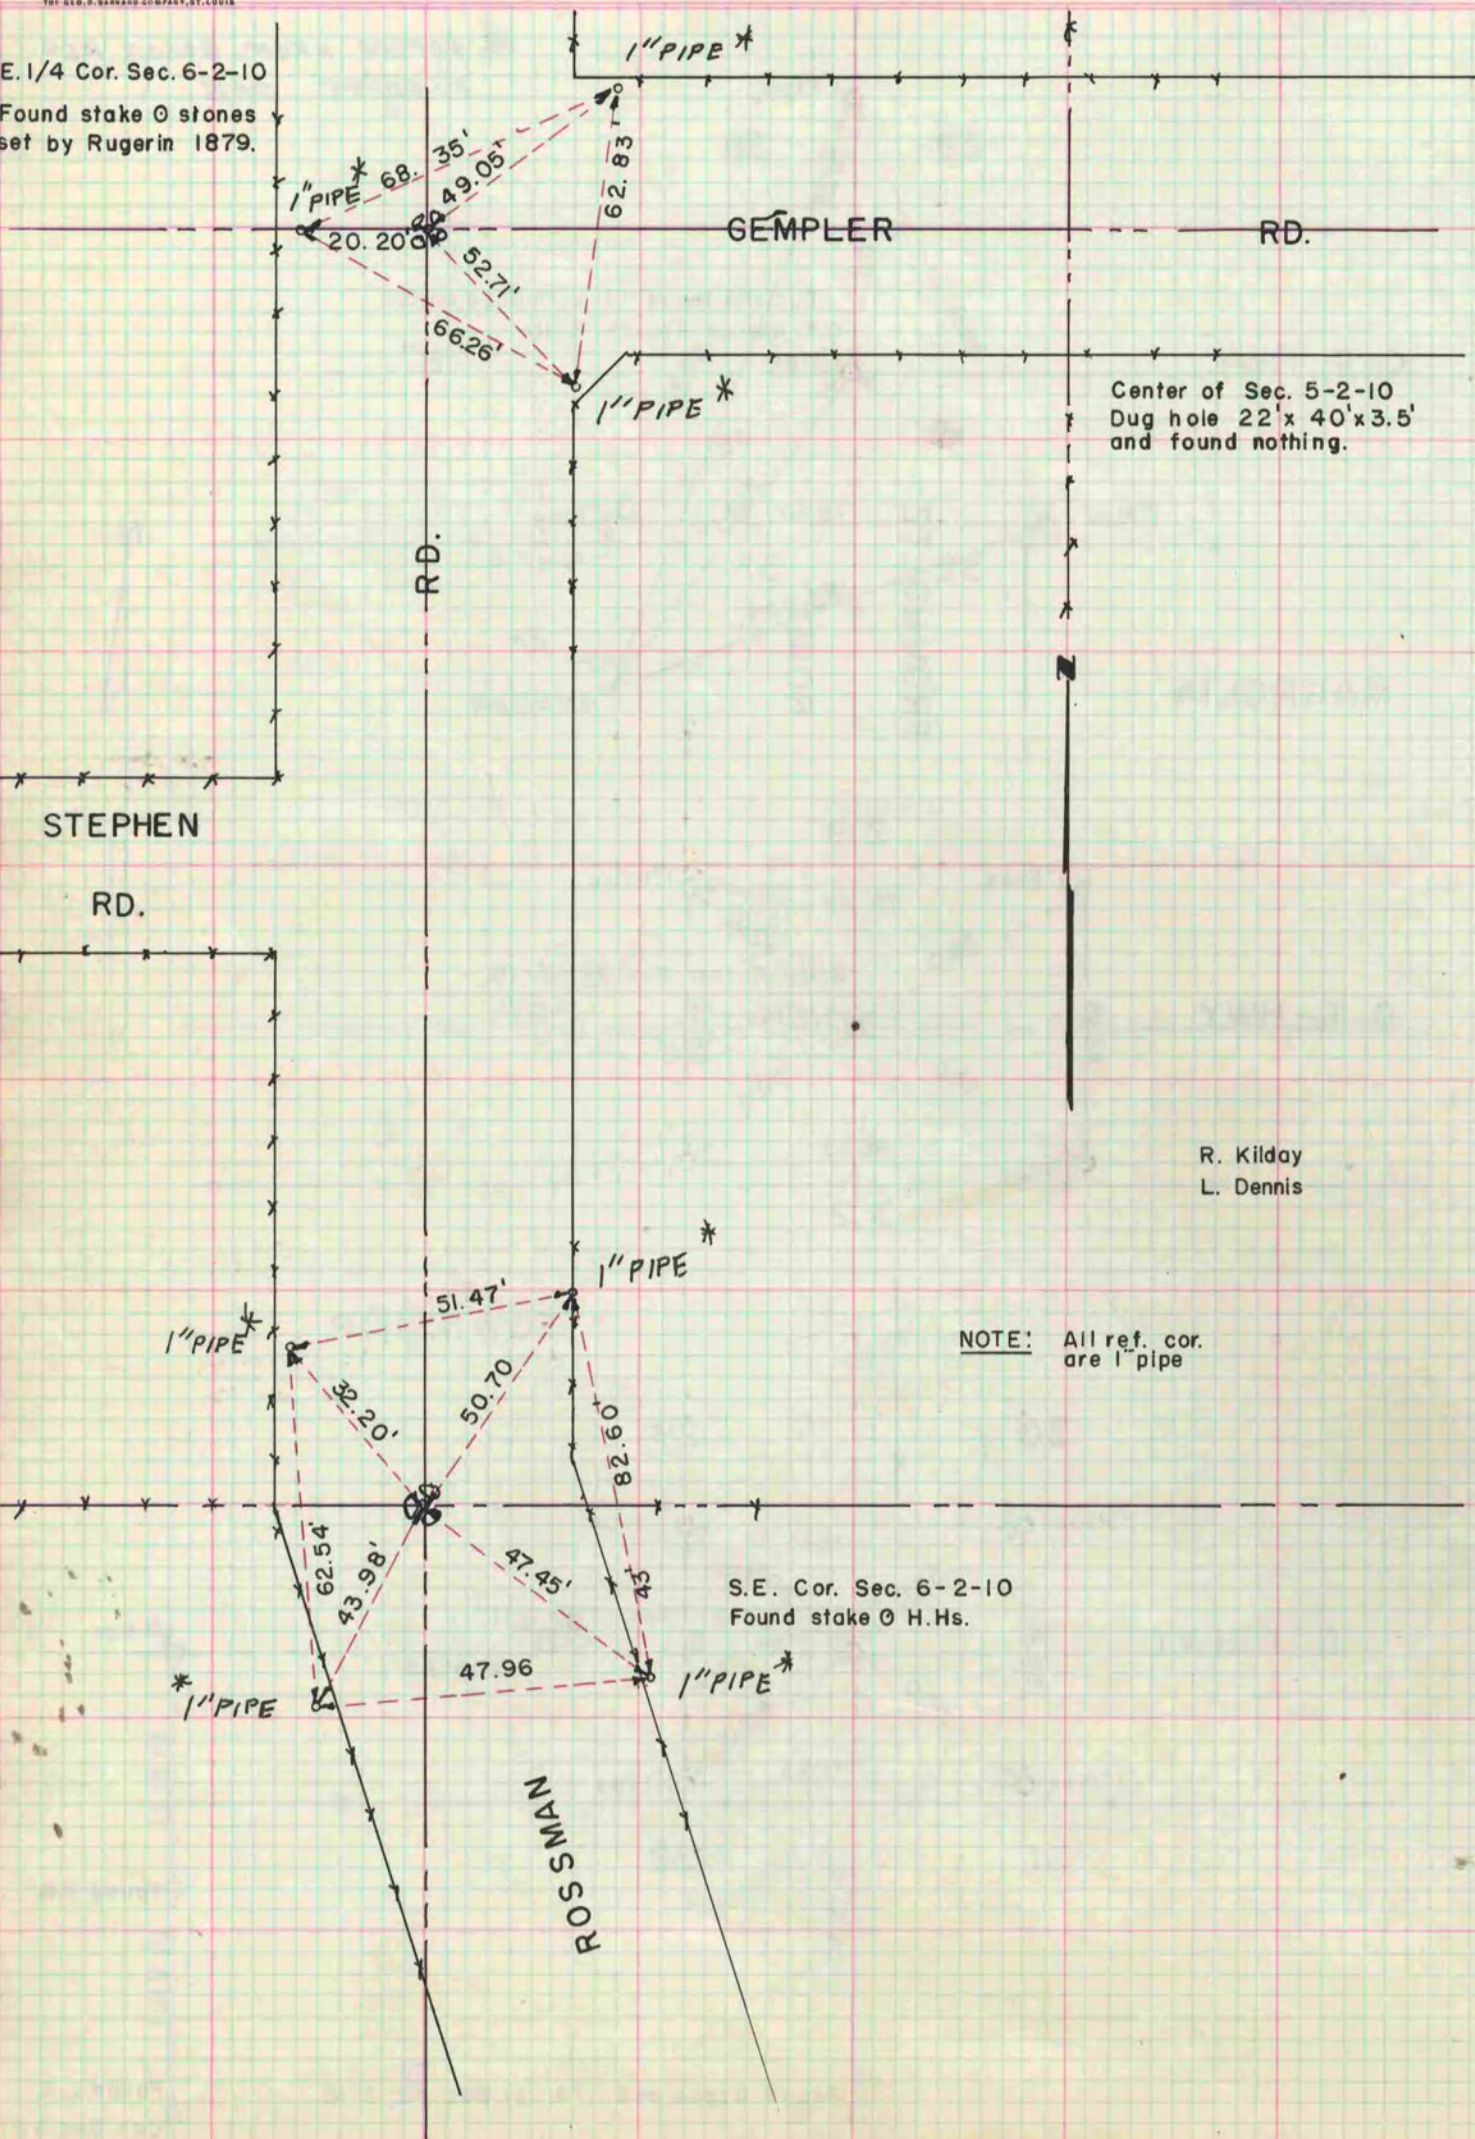

PLAT AND RECORD

COUNTY BUILDING
CITY OF JANESVILLE

Of a Survey on Section 5, 6 T 2 R 10 E. of the 4 P. M. in SPRING VALLEY Township

Rock County, Wisconsin, made SEPTEMBER the 25 th. 1961

I hereby certify that the following is a correct record of said survey as made by me.

R. B. Battman

County Surveyor.

R. Kilday
L. Dennis