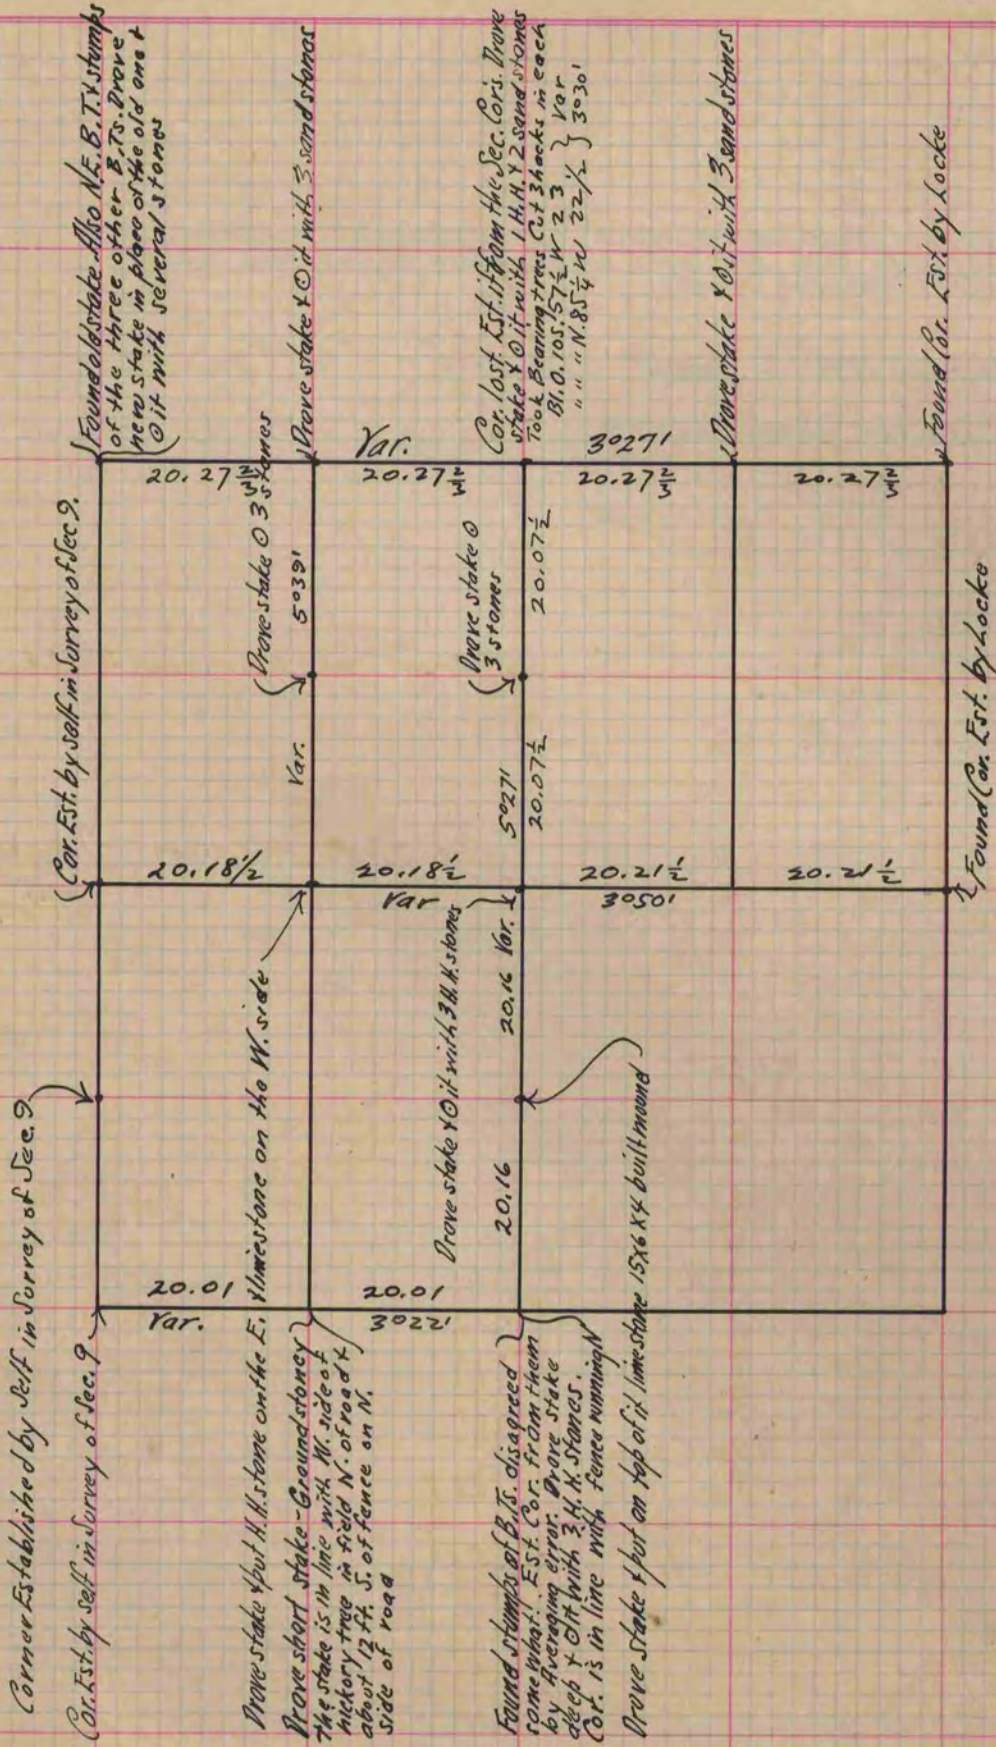

V-2 MICROFILMED

PLAT AND RECORD

COUNTY BUILDING
CITY OF JANESVILLE

Of a Survey on Section 10 T 1 R 10 E. of the 4 P. M. in Arion Township

Rock County, Wisconsin, made June the 25, 26 & 27 1874

I hereby certify that the following is a correct record of said survey as made by me.

(Signed) Edward Ruger
R. H. B.

County Surveyor.

Copied From Page 103 Vol. 2 Original County Surveyors Record